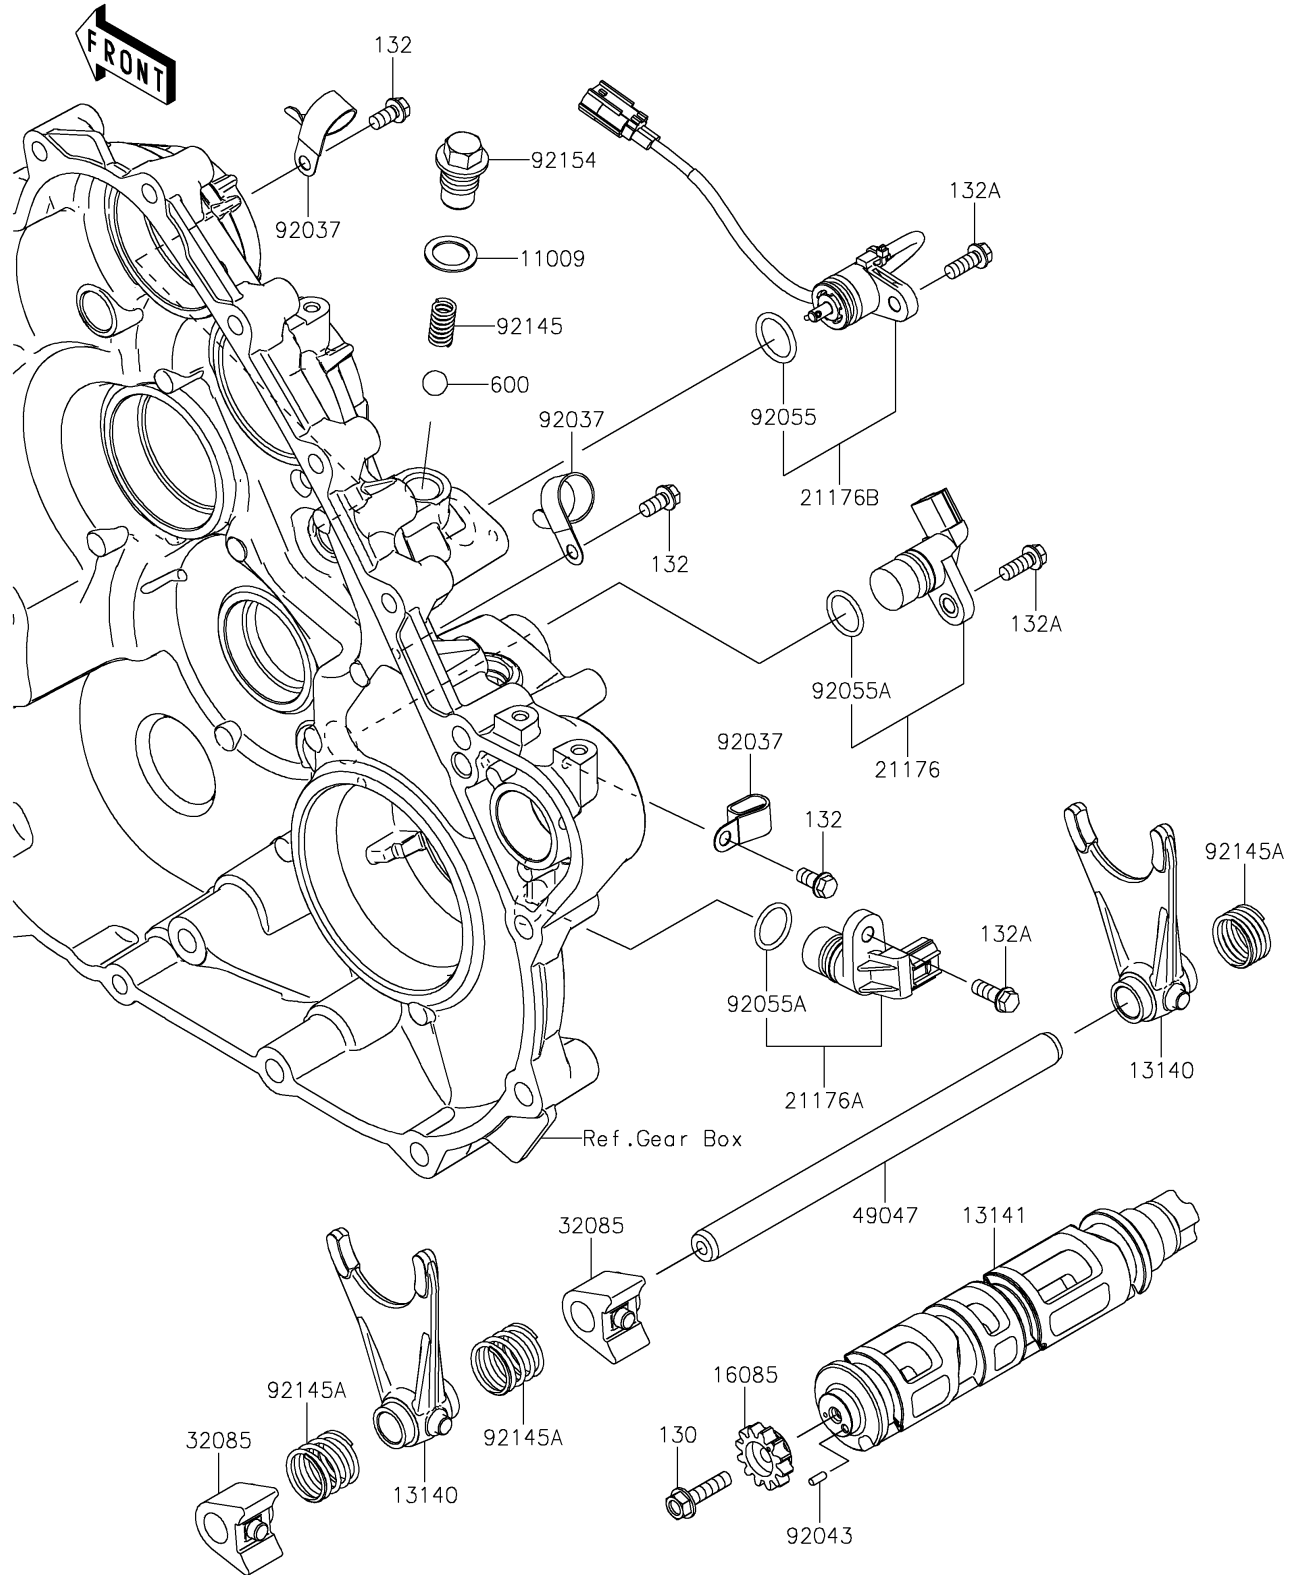

# 2024 Ridge Ranch Edition PARTS DIAGRAM

## Gear Change Drum/Shift Fork(s)

E1362

## 2024 Ridge Ranch Edition PARTS LIST

### Gear Change Drum/Shift Fork(s)

ITEM NAME	PART NUMBER	QUANTITY
GASKET,15.5X22X1 (Ref # 11009)	11009-1008	1
FORK-SHIFT (Ref # 13140)	13140-0693	2
DRUM-CHANGE (Ref # 13141)	13141-0618	1
GEAR,12T (Ref # 16085)	16085-0738	1
SENSOR,SPEED (Ref # 21176)	21176-0767	1
SENSOR,DIFF LOCK (Ref # 21176A)	21176-0891	1
SENSOR,GEAR POSITION (Ref # 21176B)	21176-1183	1
STOPPER (Ref # 32085)	32085-0901	2
ROD-SHIFT (Ref # 49047)	49047-0641	1
CLAMP (Ref # 92037)	92037-1993	3
PIN,3X8 (Ref # 92043)	92043-1716	1
RING-O (Ref # 92055)	92055-0917	1
RING-O (Ref # 92055A)	92055-1639	2
SPRING (Ref # 92145)	92145-1590	1
SPRING (Ref # 92145A)	92145-2315	3
BOLT,CHANGE POSITION (Ref # 92154)	92154-1366	1
BOLT-FLANGED,6X25 (Ref # 130)	130CA0625	1
BOLT-FLANGED-SMALL,6X12 (Ref # 132)	132BA0612	3
BOLT-FLANGED-SMALL,6X16 (Ref # 132A)	132BA0616	3
BALL-STEEL,13/32 (Ref # 600)	600A1300	1