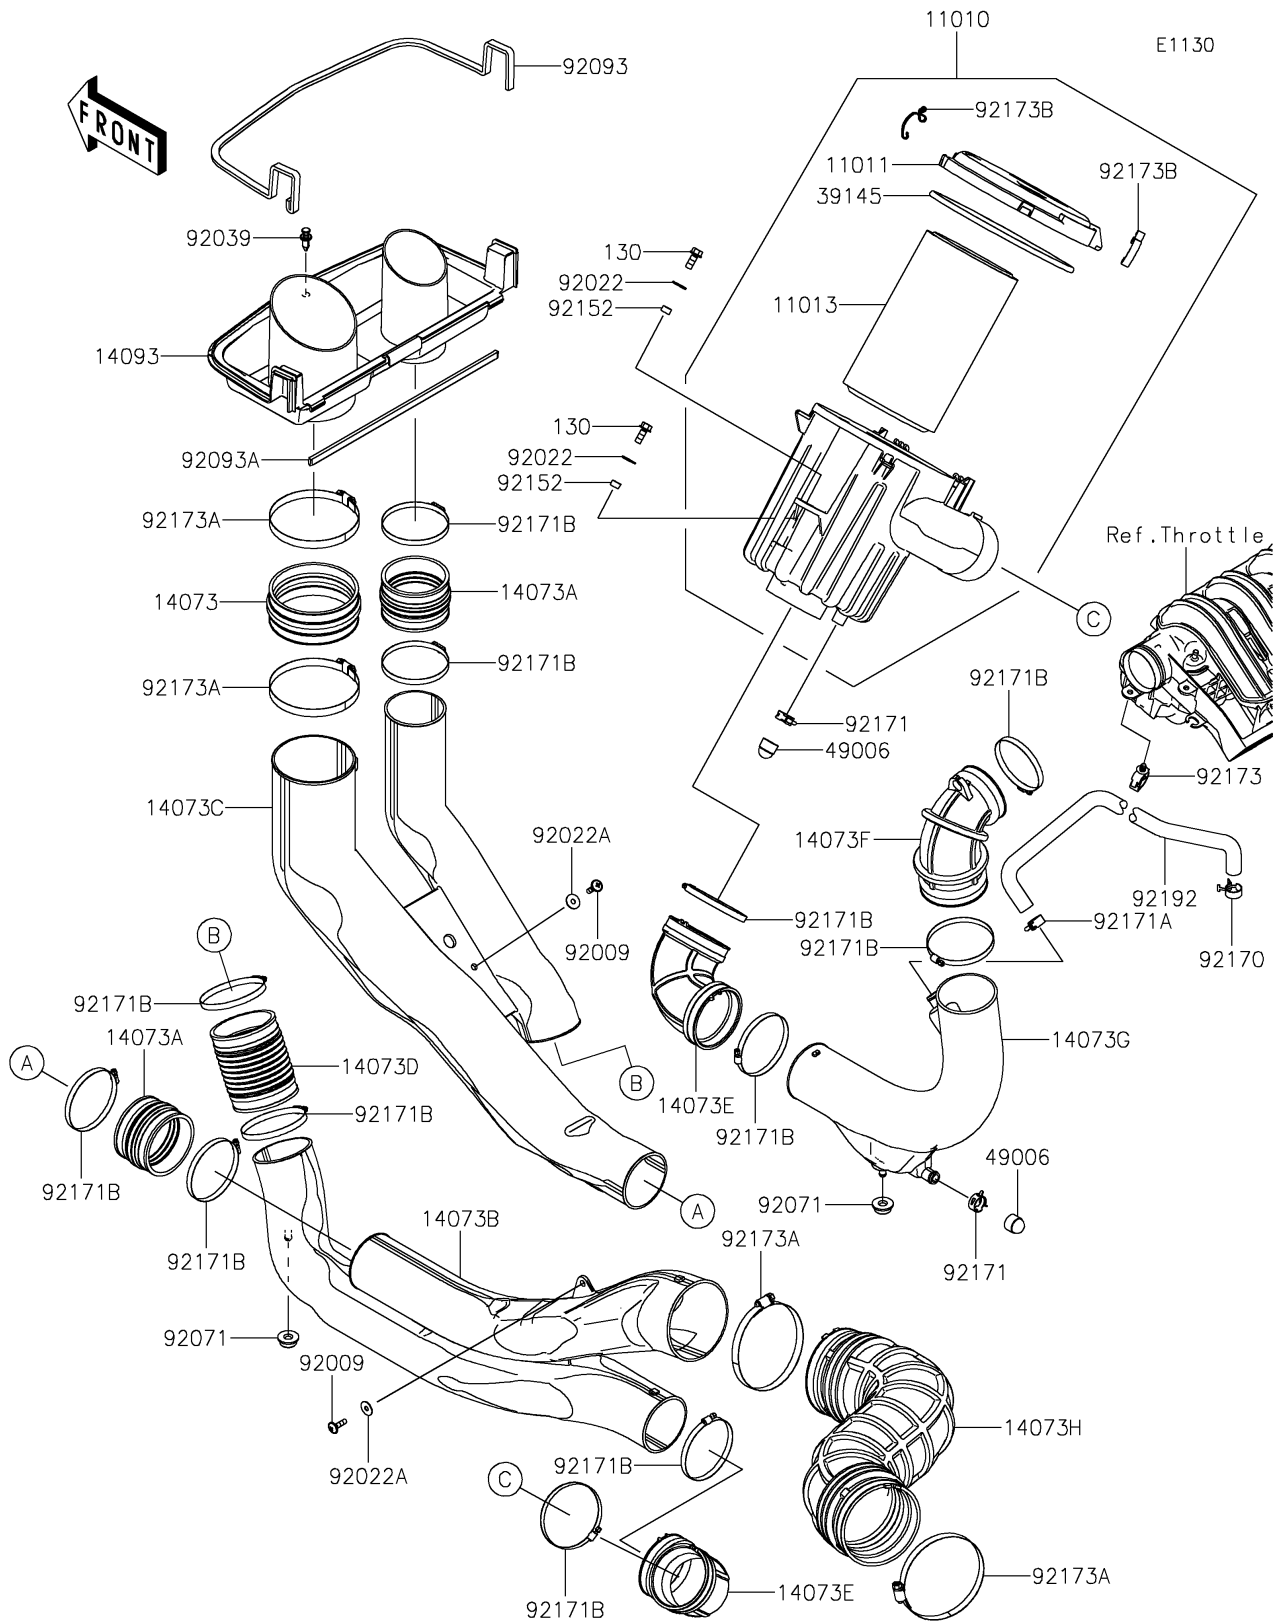

## 2025 RIDGE® RANCH EDITION PARTS LIST

### Air Cleaner

ITEM NAME	PART NUMBER	QUANTITY
FILTER-ASSY-AIR (Ref # 11010)	11010-1850	1
CASE-AIR FILTER,UPP (Ref # 11011)	11011-0977	1
ELEMENT-AIR FILTER (Ref # 11013)	11013-0782	1
DUCT (Ref # 14073)	14073-0909	1
DUCT,A/F CASE (Ref # 14073A)	14073-0923	2
DUCT,CVT RR (Ref # 14073B)	14073-1905	1
DUCT,CVT FR (Ref # 14073C)	14073-1906	1
DUCT,CVT CNT (Ref # 14073D)	14073-1908	1
DUCT,A/C BOX (Ref # 14073E)	14073-1912	2
DUCT,THROTTLE (Ref # 14073F)	14073-1913	1
DUCT,CHAMBER (Ref # 14073G)	14073-1922	1
DUCT,CVT INTAKE (Ref # 14073H)	14073-1951	1
COVER,INTAKE (Ref # 14093)	14093-1446	1
TRIM-SEAL (Ref # 39145)	39145-0762	1
BOOT,DRAIN (Ref # 49006)	49006-3718	2
SCREW,6X22 (Ref # 92009)	92009-1441	2
WASHER,8.5X20X1.6 (Ref # 92022)	92022-1561	2
WASHER,PLAIN,6.5X20X1 (Ref # 92022A)	92022-165	2
RIVET (Ref # 92039)	92039-0776	1
GROMMET (Ref # 92071)	92071-0829	2
SEAL (Ref # 92093)	92093-0792	1
SEAL (Ref # 92093A)	92093-0793	1
COLLAR,8.8X12.3X6.9 (Ref # 92152)	92152-1853	2
CLAMP (Ref # 92170)	92170-1060	1
CLAMP (Ref # 92171)	92171-0329	2
CLAMP (Ref # 92171A)	92171-1277	1
CLAMP (Ref # 92171B)	92171-1383	12
CLAMP (Ref # 92173)	92173-0861	1
CLAMP,130MM (Ref # 92173A)	92173-1938	4

### Air Cleaner

ITEM NAME	PART NUMBER	QUANTITY
CLAMP,AIR FILTER CASE (Ref # 92173B)	92173-2023	2
TUBE,BREATHING (Ref # 92192)	92192-2651	1
BOLT-FLANGED,8X20 (Ref # 130)	130BA0820	2