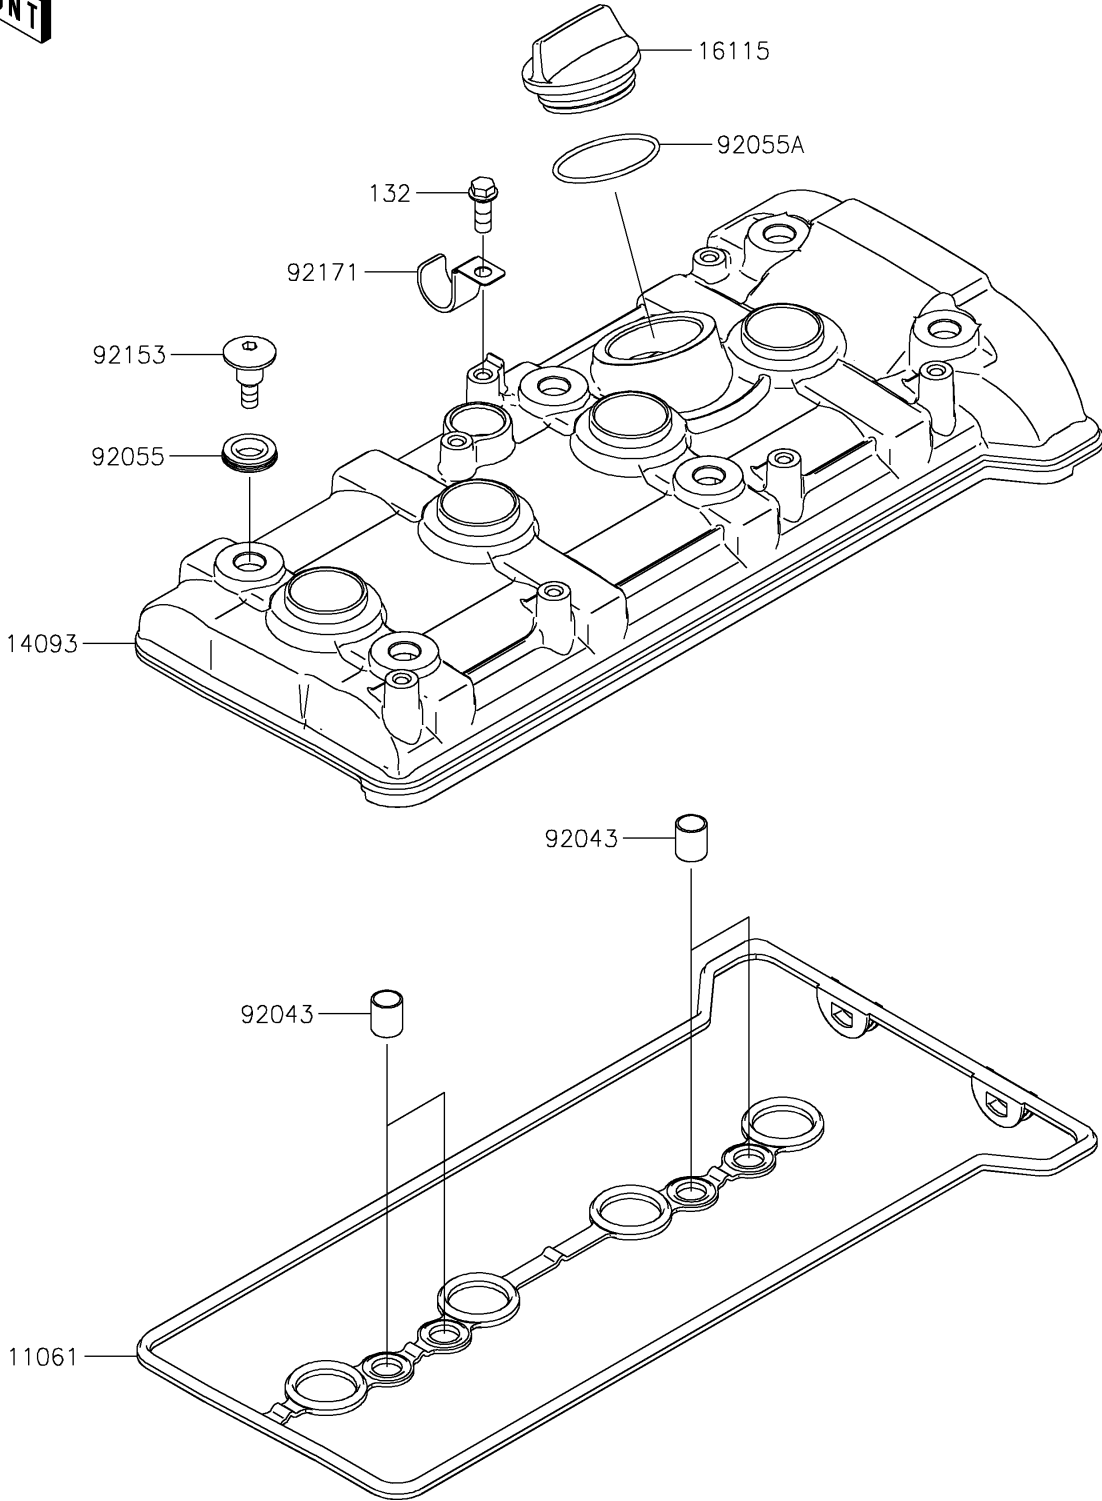

2024 Ridge Ranch Edition PARTS DIAGRAM

Cylinder Head Cover

E1112

2024 Ridge Ranch Edition PARTS LIST

Cylinder Head Cover

ITEM NAME	PART NUMBER	QUANTITY
GASKET,HEAD COVER (Ref # 11061)	11061-1465	1
COVER,HEAD (Ref # 14093)	14093-1433	1
CAP-OIL FILLER (Ref # 16115)	16115-1064	1
PIN,10.1X12X14 (Ref # 92043)	92043-4009	4
RING-O (Ref # 92055)	92055-0187	6
RING-O,38X1.9 (Ref # 92055A)	92055-1295	1
BOLT,SOCKET,6X22.5 (Ref # 92153)	92153-1779	6
CLAMP,L=60 (Ref # 92171)	92171-0652	1
BOLT-FLANGED-SMALL,6X16 (Ref # 132)	132BA0616	1