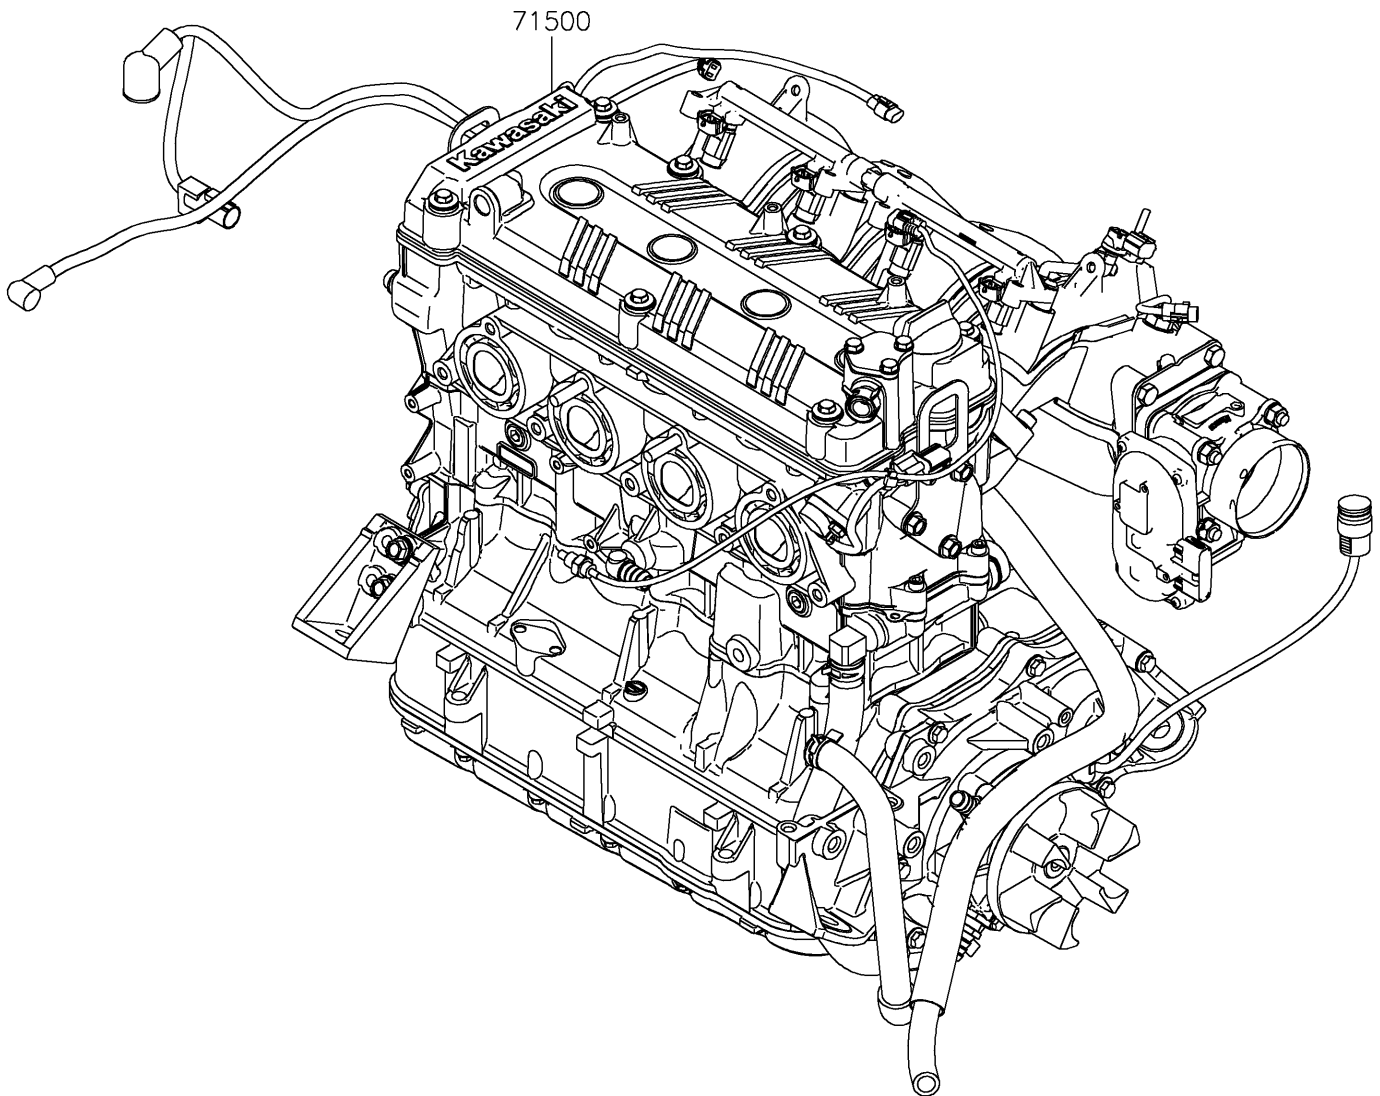

2025 JET SKI® ULTRA® 160LX PARTS DIAGRAM

Engine Assembly(Only US,Canada Markets)

F3890

2025 JET SKI® ULTRA® 160LX PARTS LIST

Engine Assembly(Only US,Canada Markets)

ITEM NAME	PART NUMBER	QUANTITY
ENGINE-ASSY-1500 (Ref # 71500)	71500-0129-EL	1