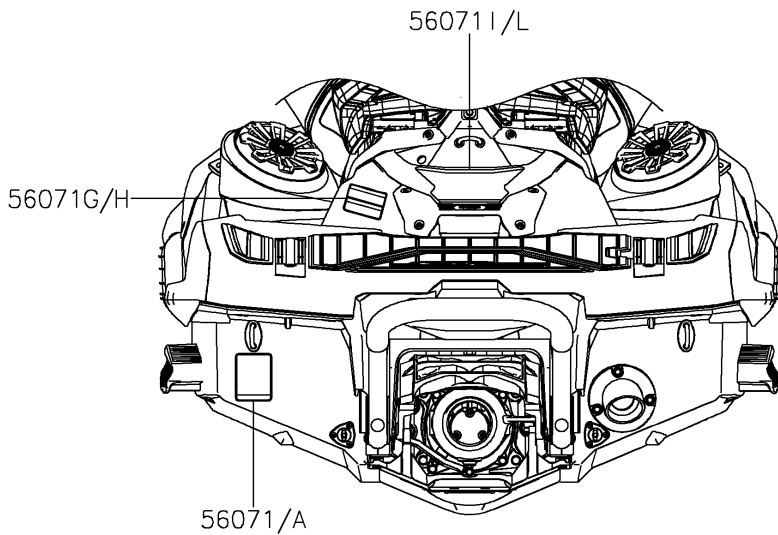

# 2025 JET SKI® ULTRA® 160LX PARTS DIAGRAM

Labels

F3183

### Labels

ITEM NAME	PART NUMBER	QUANTITY
LABEL,FIRE EXTINGUISHER (Ref # 56030)	56030-3755	1
LABEL,FIRE EXTINGUISHER (Ref # 56030A)	56030-3757	1
LABEL-WARNING,RIGHTING (Ref # 56071)	56071-0398	1
LABEL-WARNING,RIGHTING (Ref # 56071A)	56071-0399	1
LABEL-WARNING,GRAB,HANDLE,STEP (Ref # 56071B)	56071-0402	1
LABEL-WARNING,GRAB,HANDLE,STEP (Ref # 56071C)	56071-0403	1
LABEL-WARNING,FUEL SUPPLY (Ref # 56071D)	56071-0424	1
LABEL-WARNING,FUEL SUPPLY (Ref # 56071E)	56071-0425	1
LABEL-WARNING,DAMPER (Ref # 56071F)	56071-0568	3
LABEL-WARNING,REBOARDING (Ref # 56071G)	56071-0904	1
LABEL-WARNING,REBOARDING (Ref # 56071H)	56071-0905	1
LABEL-WARNING,RIDER SAFETY (Ref # 56071I)	56071-0962	1
LABEL-WARNING,HELM (Ref # 56071J)	56071-0963	1
LABEL-WARNING,VENTILATION (Ref # 56071K)	56071-0964	1
LABEL-WARNING,RIDER SAFETY (Ref # 56071L)	56071-0965	1
LABEL-WARNING,HELM (Ref # 56071M)	56071-0966	1
LABEL-WARNING,VENTILATION (Ref # 56071N)	56071-0967	1
LABEL-WARNING,DAMPER (Ref # 56071O)	56071-3737	3