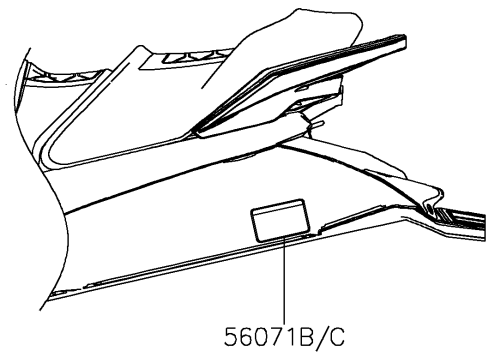

# 2025 JET SKI® ULTRA® 160LX PARTS DIAGRAM

Labels

F3183

### Labels

ITEM NAME	PART NUMBER	QUANTITY
LABEL,FIRE EXTINGUISHER (Ref # 56030)	56030-3755	1
LABEL,FIRE EXTINGUISHER (Ref # 56030A)	56030-3757	1
LABEL-WARNING,RIGHTING (Ref # 56071)	56071-0398	1
LABEL-WARNING,RIGHTING (Ref # 56071A)	56071-0399	1
LABEL-WARNING,GRAB,HANDLE,STEP (Ref # 56071B)	56071-0402	1
LABEL-WARNING,GRAB,HANDLE,STEP (Ref # 56071C)	56071-0403	1
LABEL-WARNING,FUEL SUPPLY (Ref # 56071D)	56071-0424	1
LABEL-WARNING,FUEL SUPPLY (Ref # 56071E)	56071-0425	1
LABEL-WARNING,DAMPER (Ref # 56071F)	56071-0568	3
LABEL-WARNING,REBOARDING (Ref # 56071G)	56071-0904	1
LABEL-WARNING,REBOARDING (Ref # 56071H)	56071-0905	1
LABEL-WARNING,RIDER SAFETY (Ref # 56071I)	56071-0962	1
LABEL-WARNING,HELM (Ref # 56071J)	56071-0963	1
LABEL-WARNING,VENTILATION (Ref # 56071K)	56071-0964	1
LABEL-WARNING,RIDER SAFETY (Ref # 56071L)	56071-0965	1
LABEL-WARNING,HELM (Ref # 56071M)	56071-0966	1
LABEL-WARNING,VENTILATION (Ref # 56071N)	56071-0967	1
LABEL-WARNING,DAMPER (Ref # 56071O)	56071-3737	3