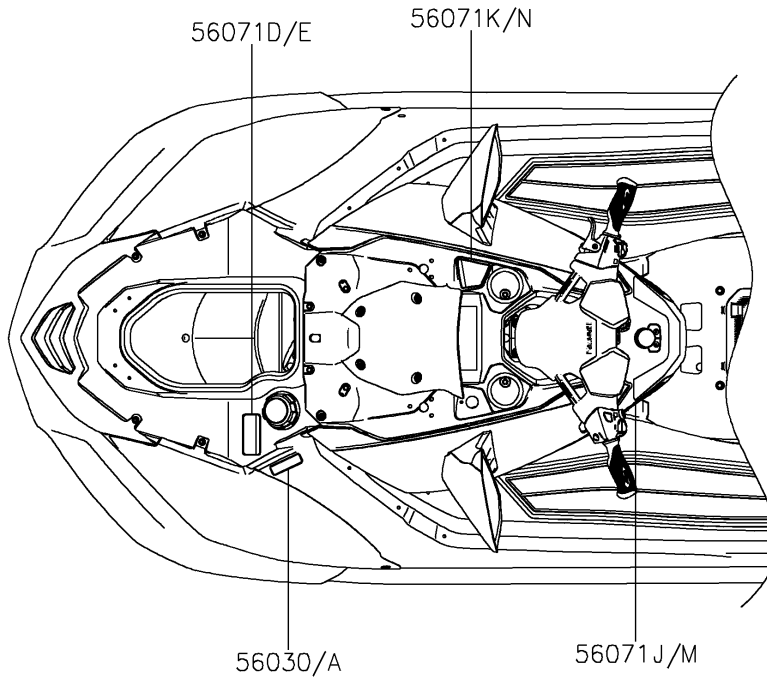

# 2025 JET SKI® ULTRA® 160LX PARTS DIAGRAM

Labels

F3183

### Labels

ITEM NAME	PART NUMBER	QUANTITY
LABEL,FIRE EXTINGUISHER (Ref # 56030)	56030-3755	1
LABEL,FIRE EXTINGUISHER (Ref # 56030A)	56030-3757	1
LABEL-WARNING,RIGHTING (Ref # 56071)	56071-0398	1
LABEL-WARNING,RIGHTING (Ref # 56071A)	56071-0399	1
LABEL-WARNING,GRAB,HANDLE,STEP (Ref # 56071B)	56071-0402	1
LABEL-WARNING,GRAB,HANDLE,STEP (Ref # 56071C)	56071-0403	1
LABEL-WARNING,FUEL SUPPLY (Ref # 56071D)	56071-0424	1
LABEL-WARNING,FUEL SUPPLY (Ref # 56071E)	56071-0425	1
LABEL-WARNING,DAMPER (Ref # 56071F)	56071-0568	3
LABEL-WARNING,REBOARDING (Ref # 56071G)	56071-0904	1
LABEL-WARNING,REBOARDING (Ref # 56071H)	56071-0905	1
LABEL-WARNING,RIDER SAFETY (Ref # 56071I)	56071-0962	1
LABEL-WARNING,HELM (Ref # 56071J)	56071-0963	1
LABEL-WARNING,VENTILATION (Ref # 56071K)	56071-0964	1
LABEL-WARNING,RIDER SAFETY (Ref # 56071L)	56071-0965	1
LABEL-WARNING,HELM (Ref # 56071M)	56071-0966	1
LABEL-WARNING,VENTILATION (Ref # 56071N)	56071-0967	1
LABEL-WARNING,DAMPER (Ref # 56071O)	56071-3737	3