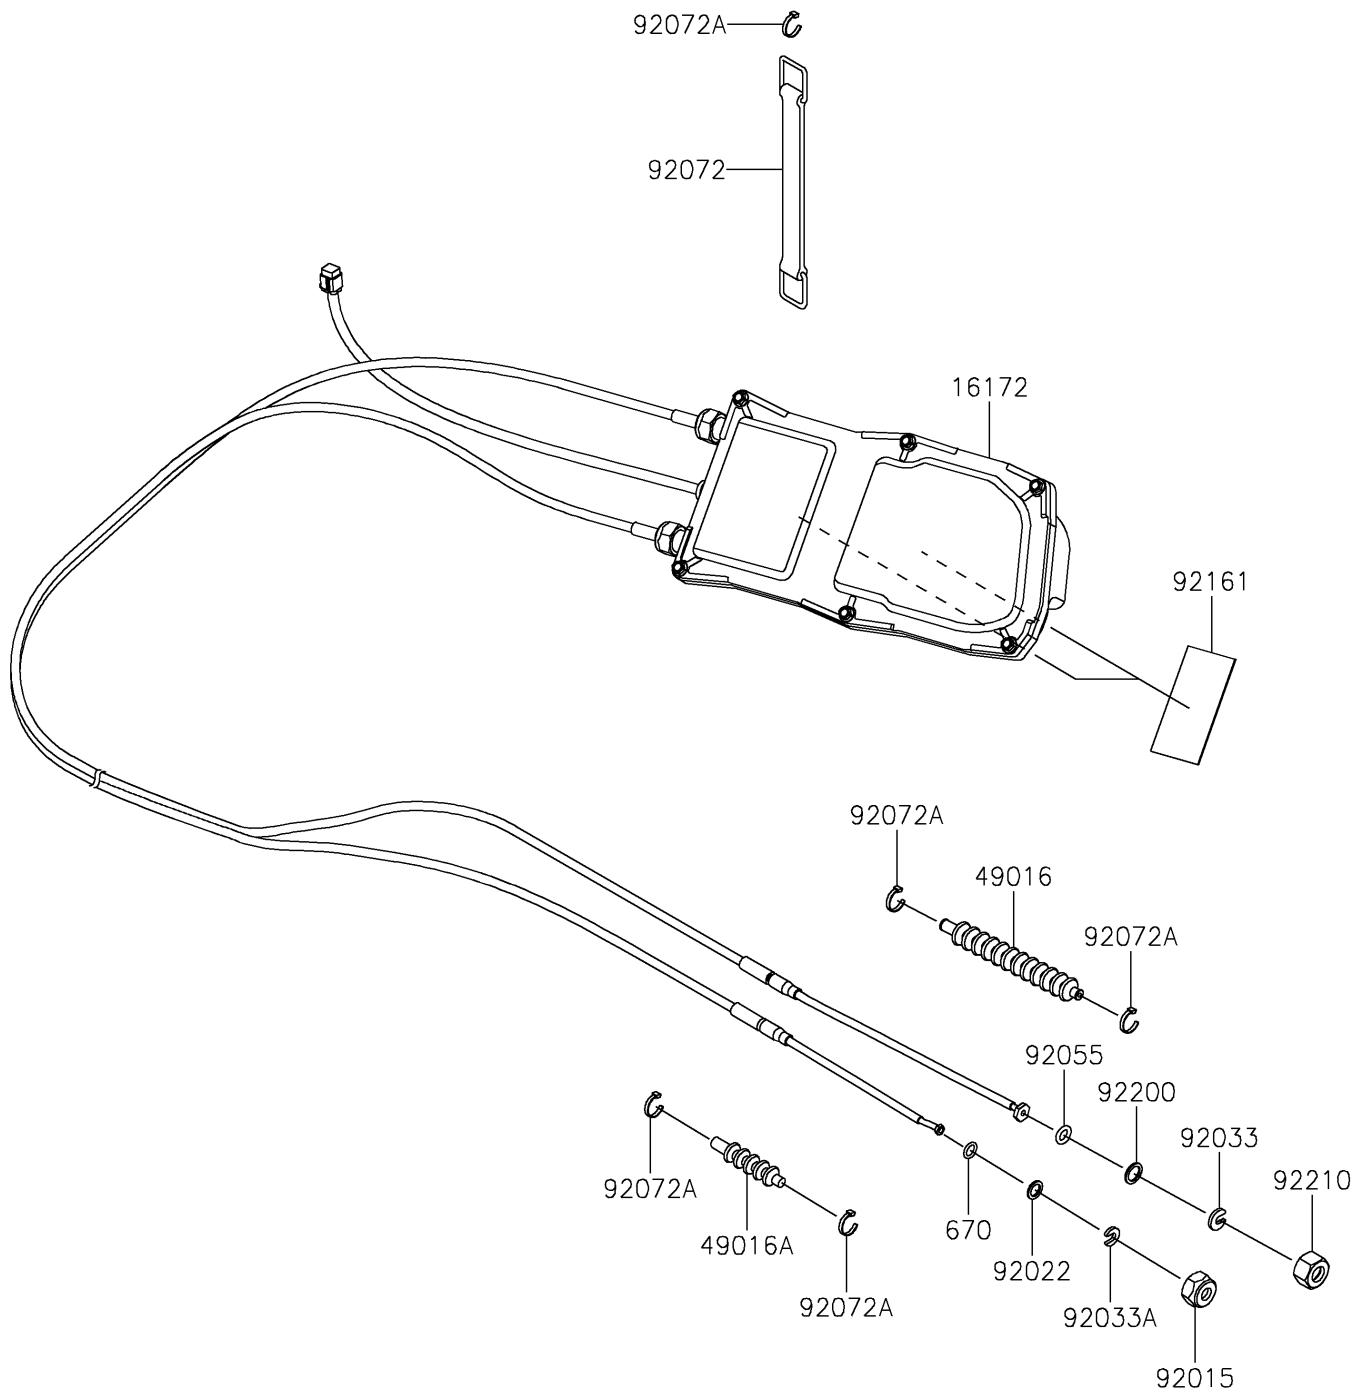

2025 JET SKI® ULTRA® 160LX PARTS DIAGRAM

Control

F3177

2025 JET SKI® ULTRA® 160LX PARTS LIST

Control

ITEM NAME	PART NUMBER	QUANTITY
ACTUATOR,JET PUMP (Ref # 16172)	16172-0572	1
COVER-SEAL (Ref # 49016)	49016-0695	1
COVER-SEAL,TILT CABLE (Ref # 49016A)	49016-3702	1
NUT,20MM (Ref # 92015)	92015-526	1
WASHER (Ref # 92022)	92022-535	1
RING-SNAP (Ref # 92033)	92033-3735	1
RING-SNAP,7.7X17.5X3.0 (Ref # 92033A)	92033-3737	1
RING-O (Ref # 92055)	92055-3778	1
BAND,BATTERY (Ref # 92072)	92072-3879	1
BAND,L=100.08 (Ref # 92072A)	92072-3882	5
DAMPER (Ref # 92161)	92161-3728	2
WASHER,14.5X20X1.5 (Ref # 92200)	92200-3793	1
NUT,22MM (Ref # 92210)	92210-3772	1
O RING,11MM (Ref # 670)	670B2011	1