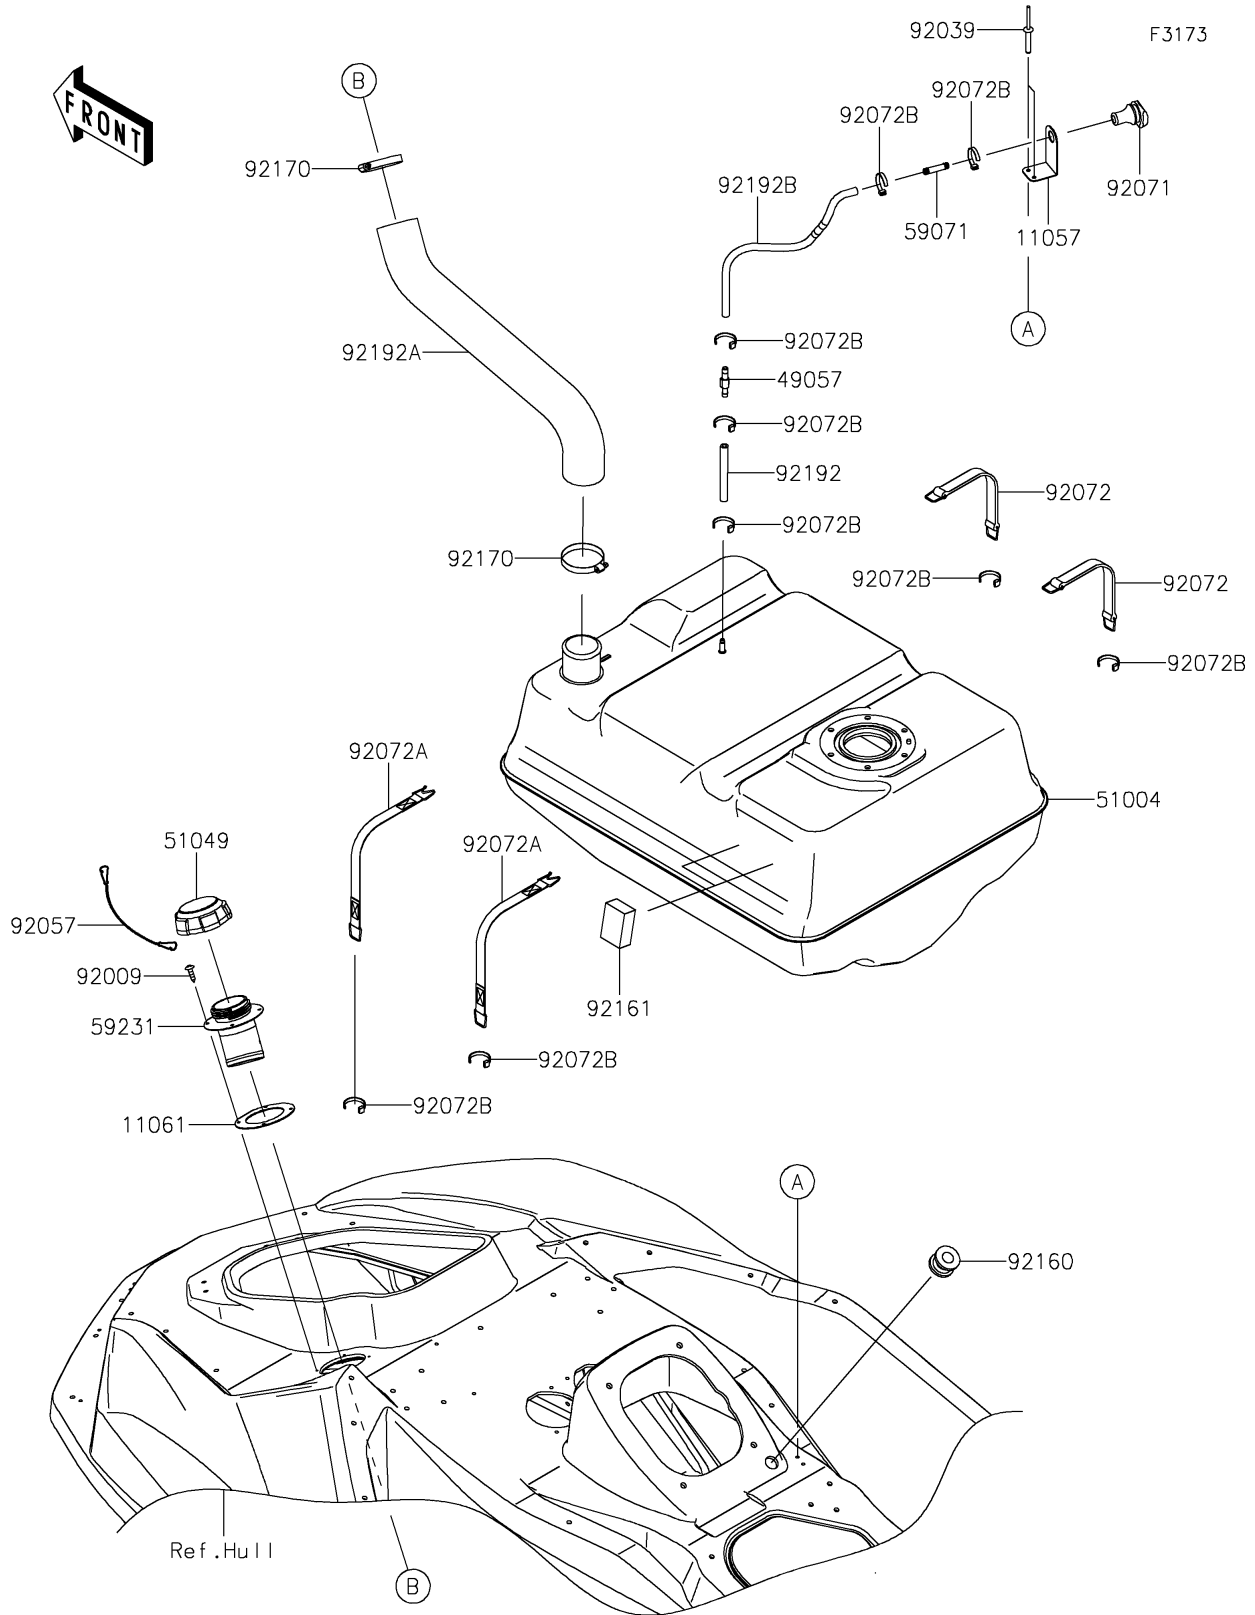

# 2025 JET SKI® ULTRA® 160LX PARTS DIAGRAM

## Fuel Tank

### Fuel Tank

ITEM NAME	PART NUMBER	QUANTITY
BRACKET (Ref # 11057)	11057-7353	1
GASKET,FUEL-FILLER (Ref # 11061)	11061-1399	1
VALVE-RELIEF (Ref # 49057)	49057-0002	1
TANK-FUEL (Ref # 51004)	51004-0032	1
CAP-TANK,FUEL (Ref # 51049)	51049-0713	1
JOINT (Ref # 59071)	59071-3764	1
FILLER,FUEL TANK (Ref # 59231)	59231-0752	1
SCREW,TAPPING,4X16 (Ref # 92009)	92009-3849	4
RIVET (Ref # 92039)	92039-3783	2
CHAIN,COVER,L=100 (Ref # 92057)	92057-3704	1
GROMMET (Ref # 92071)	92071-3841	1
BAND (Ref # 92072)	92072-3845	2
BAND (Ref # 92072A)	92072-3847	2
BAND,L=100.08 (Ref # 92072B)	92072-3882	9
DAMPER,MUFFLER MOUNT (Ref # 92160)	92160-1116	1
DAMPER (Ref # 92161)	92161-1595	2
CLAMP (Ref # 92170)	92170-1764	2
TUBE,5.8X11X100 (Ref # 92192)	92192-1795	1
TUBE,FUEL TANK-FILLER (Ref # 92192A)	92192-2512	1
TUBE,5.8X10.8X380 (Ref # 92192B)	92192-2601	1