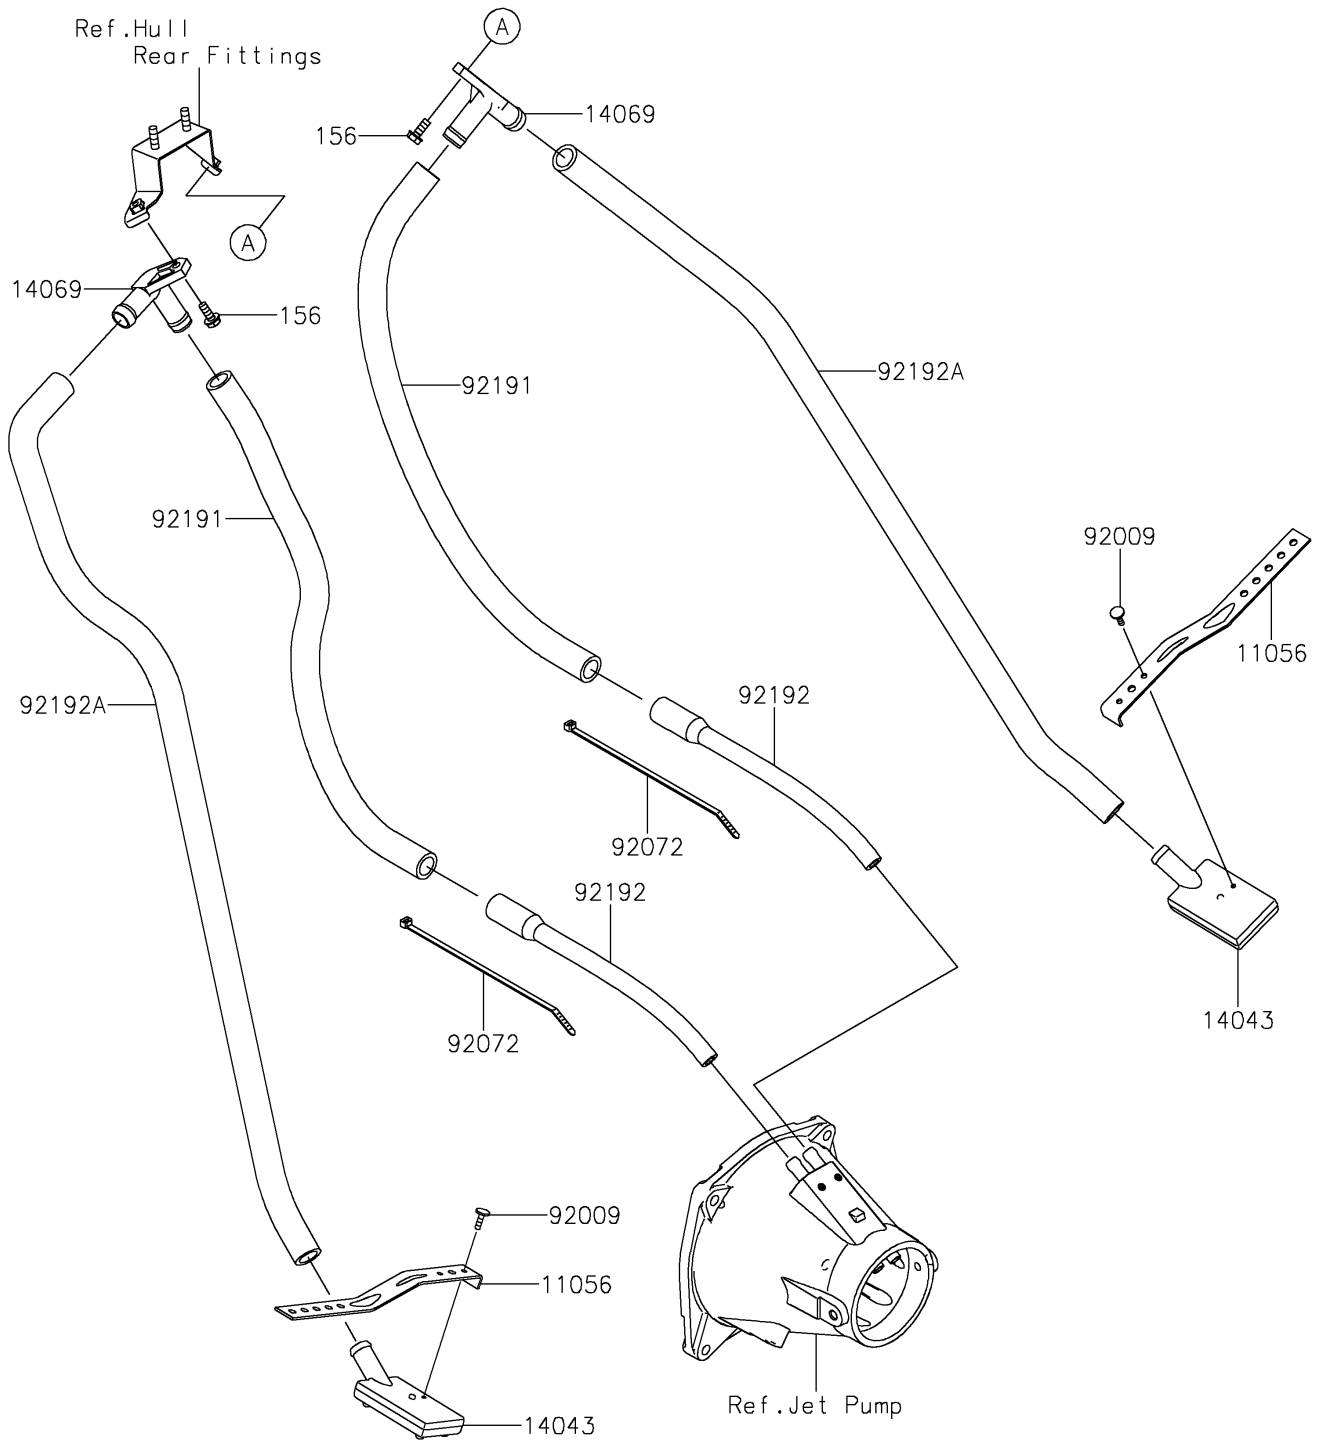

# 2024 JET SKI® ULTRA® 160LX PARTS DIAGRAM

Bilge System

F3145

## 2024 JET SKI® ULTRA® 160LX PARTS LIST

### Bilge System

ITEM NAME	PART NUMBER	QUANTITY
BRACKET,LH&RH (Ref # 11056)	11056-3721	2
FILTER (Ref # 14043)	14043-3711	2
BREATHER (Ref # 14069)	14069-3708	2
SCREW,TAPPING,4X14 (Ref # 92009)	92009-3762	2
BAND,L=188.85 (Ref # 92072)	92072-0105	2
TUBE,FILTER-BREATHER (Ref # 92191)	92191-3989	2
TUBE,HULL-NOZZLE (Ref # 92192)	92192-3753	2
TUBE,FILTER-BREATHER (Ref # 92192A)	92192-3755	2
BOLT-WP,6X16 (Ref # 156)	156R0616	2