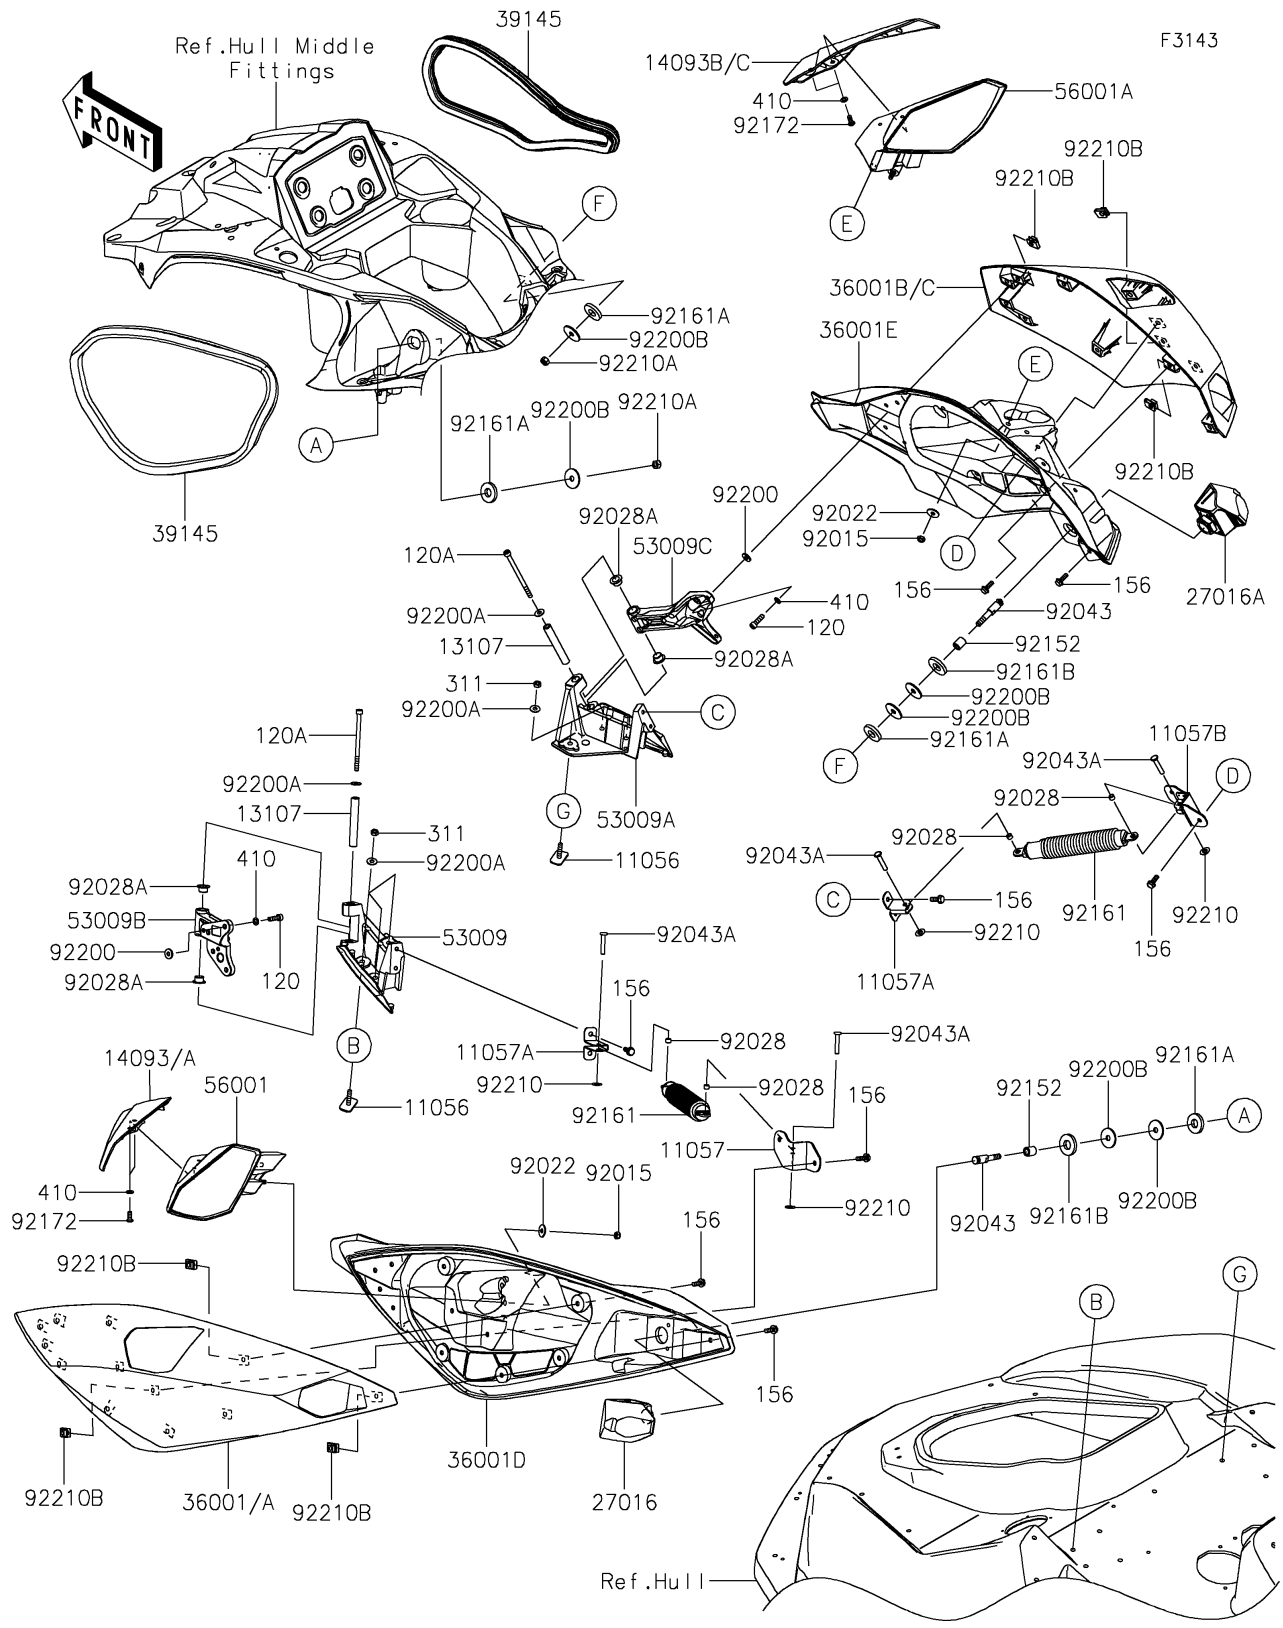

# 2025 JET SKI® ULTRA® 160LX PARTS DIAGRAM

## Hull Fittings(Side Storage)

### Hull Fittings(Side Storage)

ITEM NAME	PART NUMBER	QUANTITY
PIN,6X33 (Ref # 92043A)	92043-3748	4
COLLAR,8.2X14X16.2 (Ref # 92152)	92152-0979	2
DAMPER,HATCH (Ref # 92161)	92161-1581	2
DAMPER (Ref # 92161A)	92161-3739	4
DAMPER (Ref # 92161B)	92161-3747	2
SCREW,TAPPING,6X14 (Ref # 92172)	92172-1428	4
WASHER,6.5X16X2.0 (Ref # 92200)	92200-1543	8
WASHER,6.5X16X1.0 (Ref # 92200A)	92200-3712	8
WASHER,8.5X32X2 (Ref # 92200B)	92200-3786	6
NUT,SPEED,6MM (Ref # 92210)	92210-3739	4
NUT,LOCK,8MM (Ref # 92210A)	92210-3742	2
NUT,6MM (Ref # 92210B)	92210-3768	24
BOLT-SOCKET,6X22 (Ref # 120)	120R0622	8
BOLT-SOCKET,6X95 (Ref # 120A)	120R0695	2
BOLT-WP,6X18 (Ref # 156)	156R0618	20
NUT-HEX,6MM (Ref # 311)	311R0600	6
WASHER-PLAIN-SMALL,6MM (Ref # 410)	410S0600	12