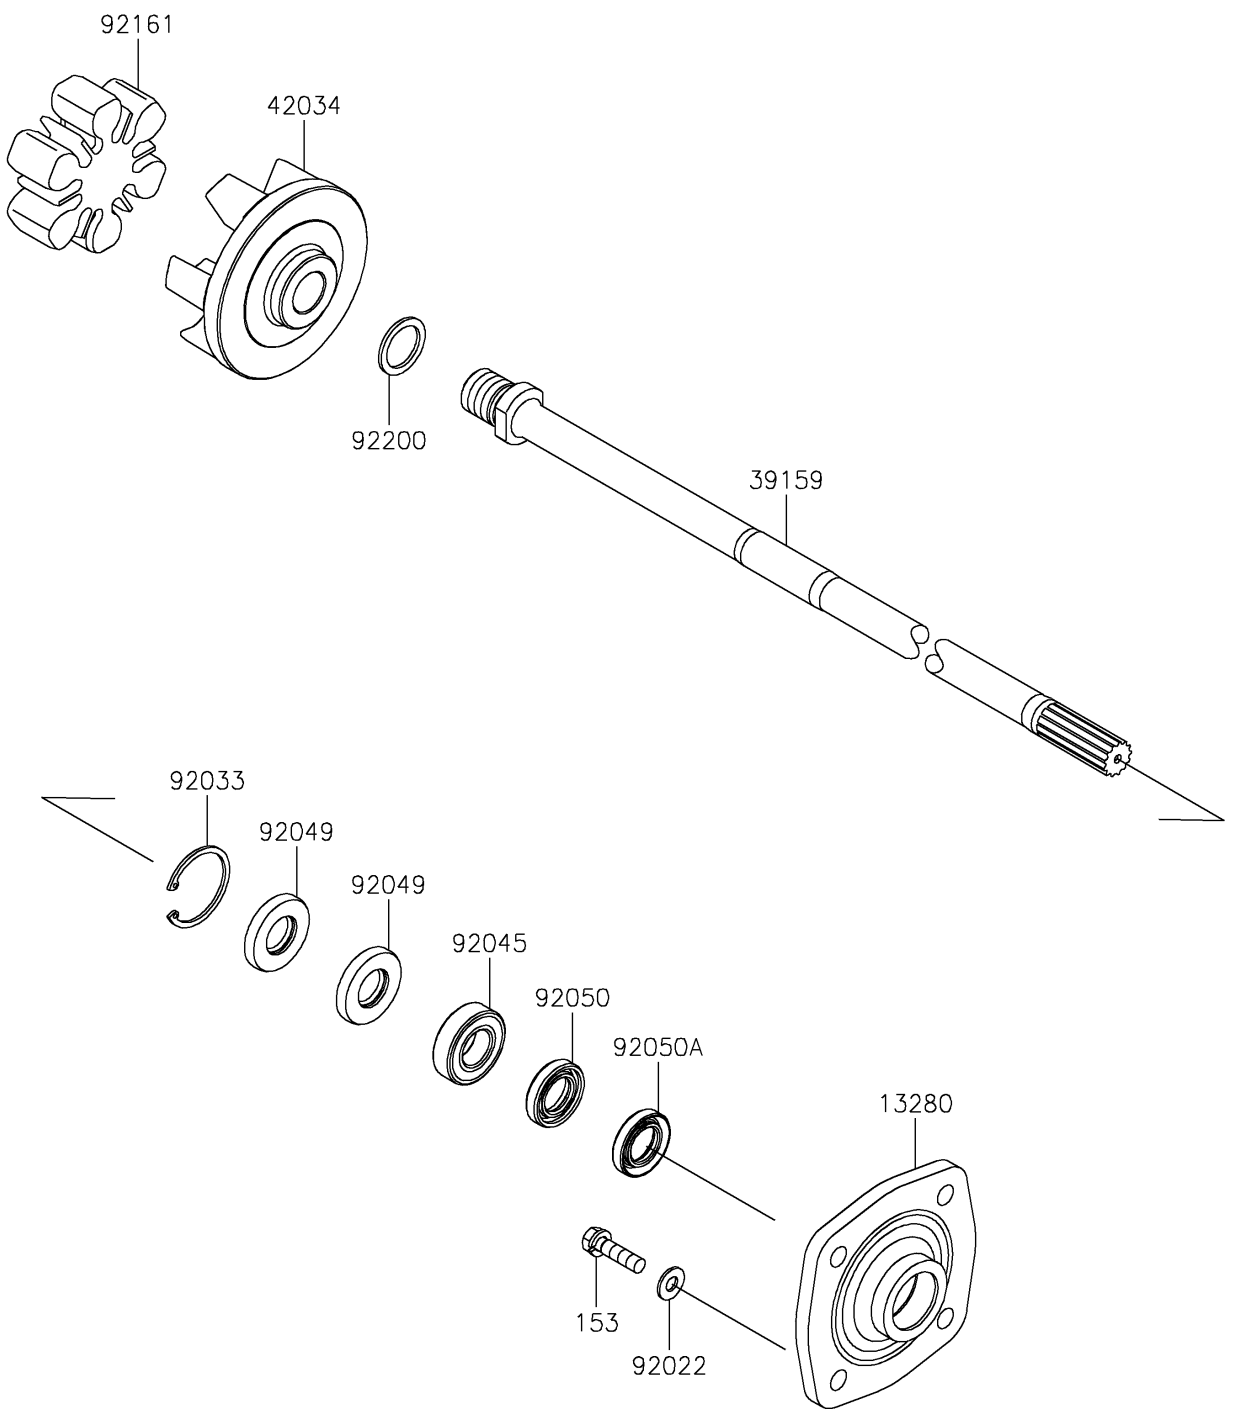

# 2025 JET SKI® ULTRA® 160LX PARTS DIAGRAM

Drive Shaft

E3134

## 2025 JET SKI® ULTRA® 160LX PARTS LIST

### Drive Shaft

ITEM NAME	PART NUMBER	QUANTITY
HOLDER (Ref # 13280)	13280-3756	1
SHAFT-DRIVE (Ref # 39159)	39159-3739	1
COUPLING (Ref # 42034)	42034-3711	1
WASHER,8.2X18X1.5 (Ref # 92022)	92022-1964	4
RING-SNAP,42MM (Ref # 92033)	92033-3713	1
BEARING-BALL,60042RD (Ref # 92045)	92045-3705	1
SEAL-OIL,S620426 (Ref # 92049)	92049-3707	2
SEAL-OIL,SCY20368 (Ref # 92050)	92050-502	1
SEAL-OIL,SC20367 (Ref # 92050A)	92050-503	1
DAMPER (Ref # 92161)	92161-3711	1
WASHER,24X32X2.0 (Ref # 92200)	92200-3739	1
BOLT-WS-SMALL,8X30 (Ref # 153)	153R0830	4