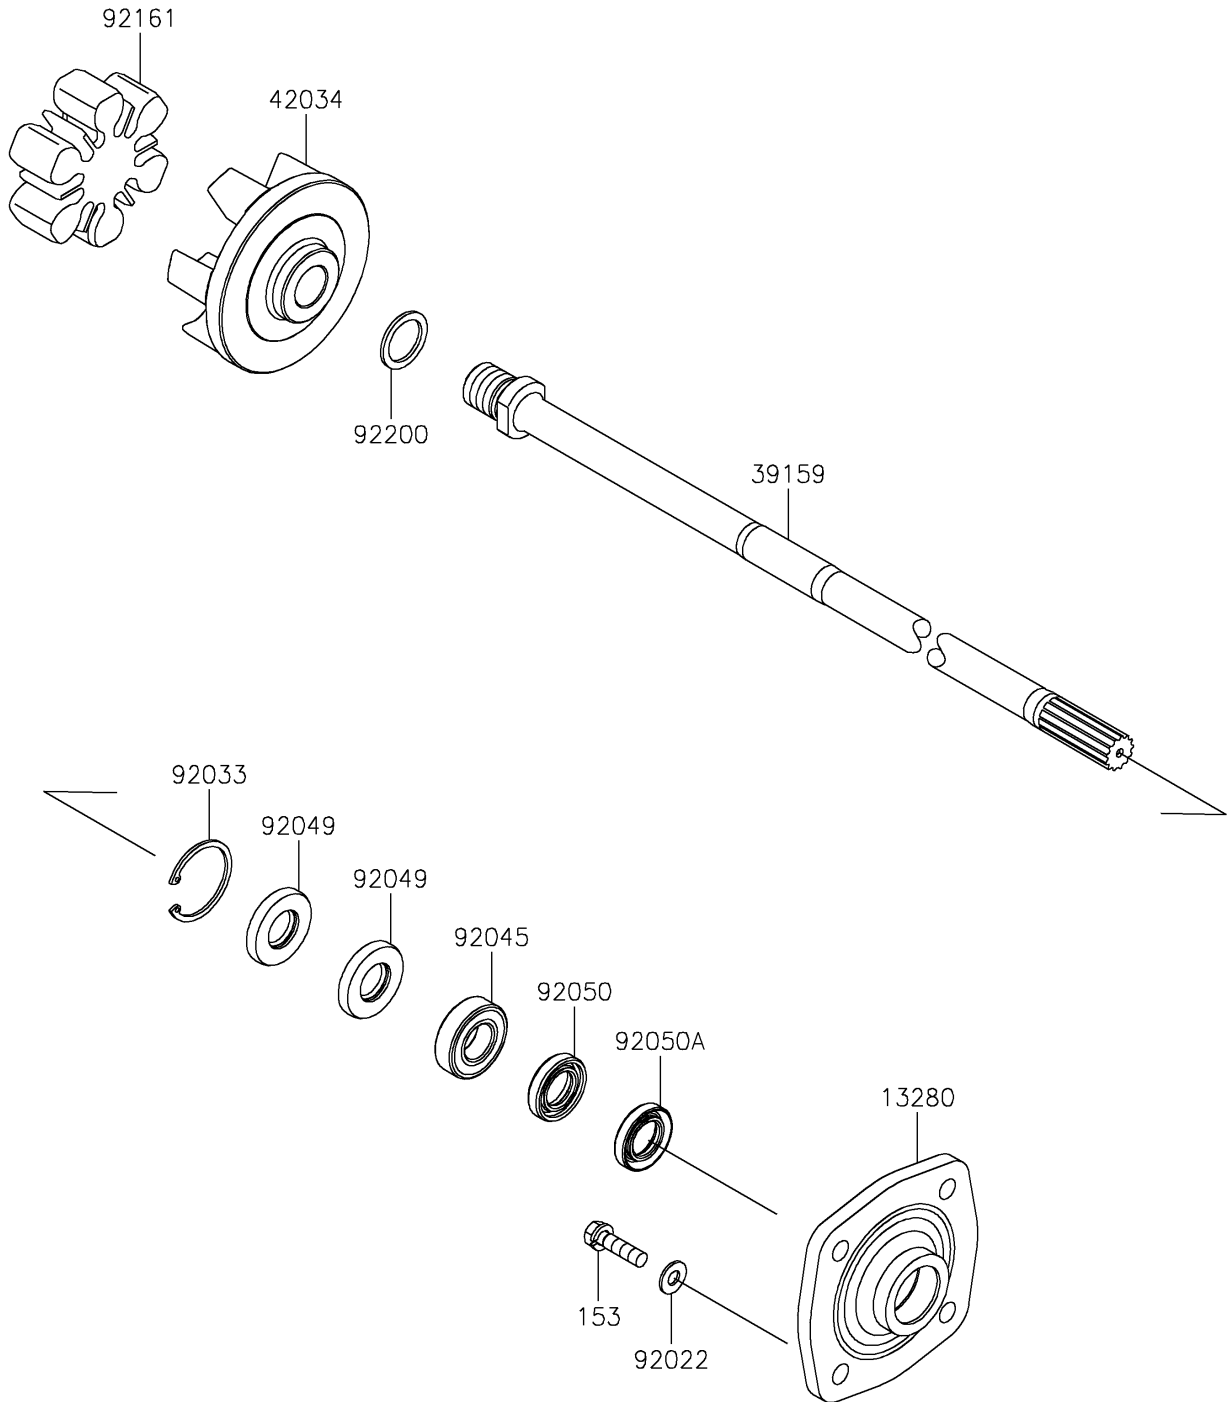

2024 JET SKI® ULTRA® 160LX PARTS DIAGRAM

Drive Shaft

E3134

2024 JET SKI® ULTRA® 160LX PARTS LIST

Drive Shaft

ITEM NAME	PART NUMBER	QUANTITY
HOLDER (Ref # 13280)	13280-3756	1
SHAFT-DRIVE (Ref # 39159)	39159-3739	1
COUPLING (Ref # 42034)	42034-3711	1
WASHER,8.2X18X1.5 (Ref # 92022)	92022-1964	4
RING-SNAP,42MM (Ref # 92033)	92033-3713	1
BEARING-BALL,60042RD (Ref # 92045)	92045-3705	1
SEAL-OIL,S620426 (Ref # 92049)	92049-3707	2
SEAL-OIL,SCY20368 (Ref # 92050)	92050-502	1
SEAL-OIL,SC20367 (Ref # 92050A)	92050-503	1
DAMPER (Ref # 92161)	92161-3711	1
WASHER,24X32X2.0 (Ref # 92200)	92200-3739	1
BOLT-WS-SMALL,8X30 (Ref # 153)	153R0830	4