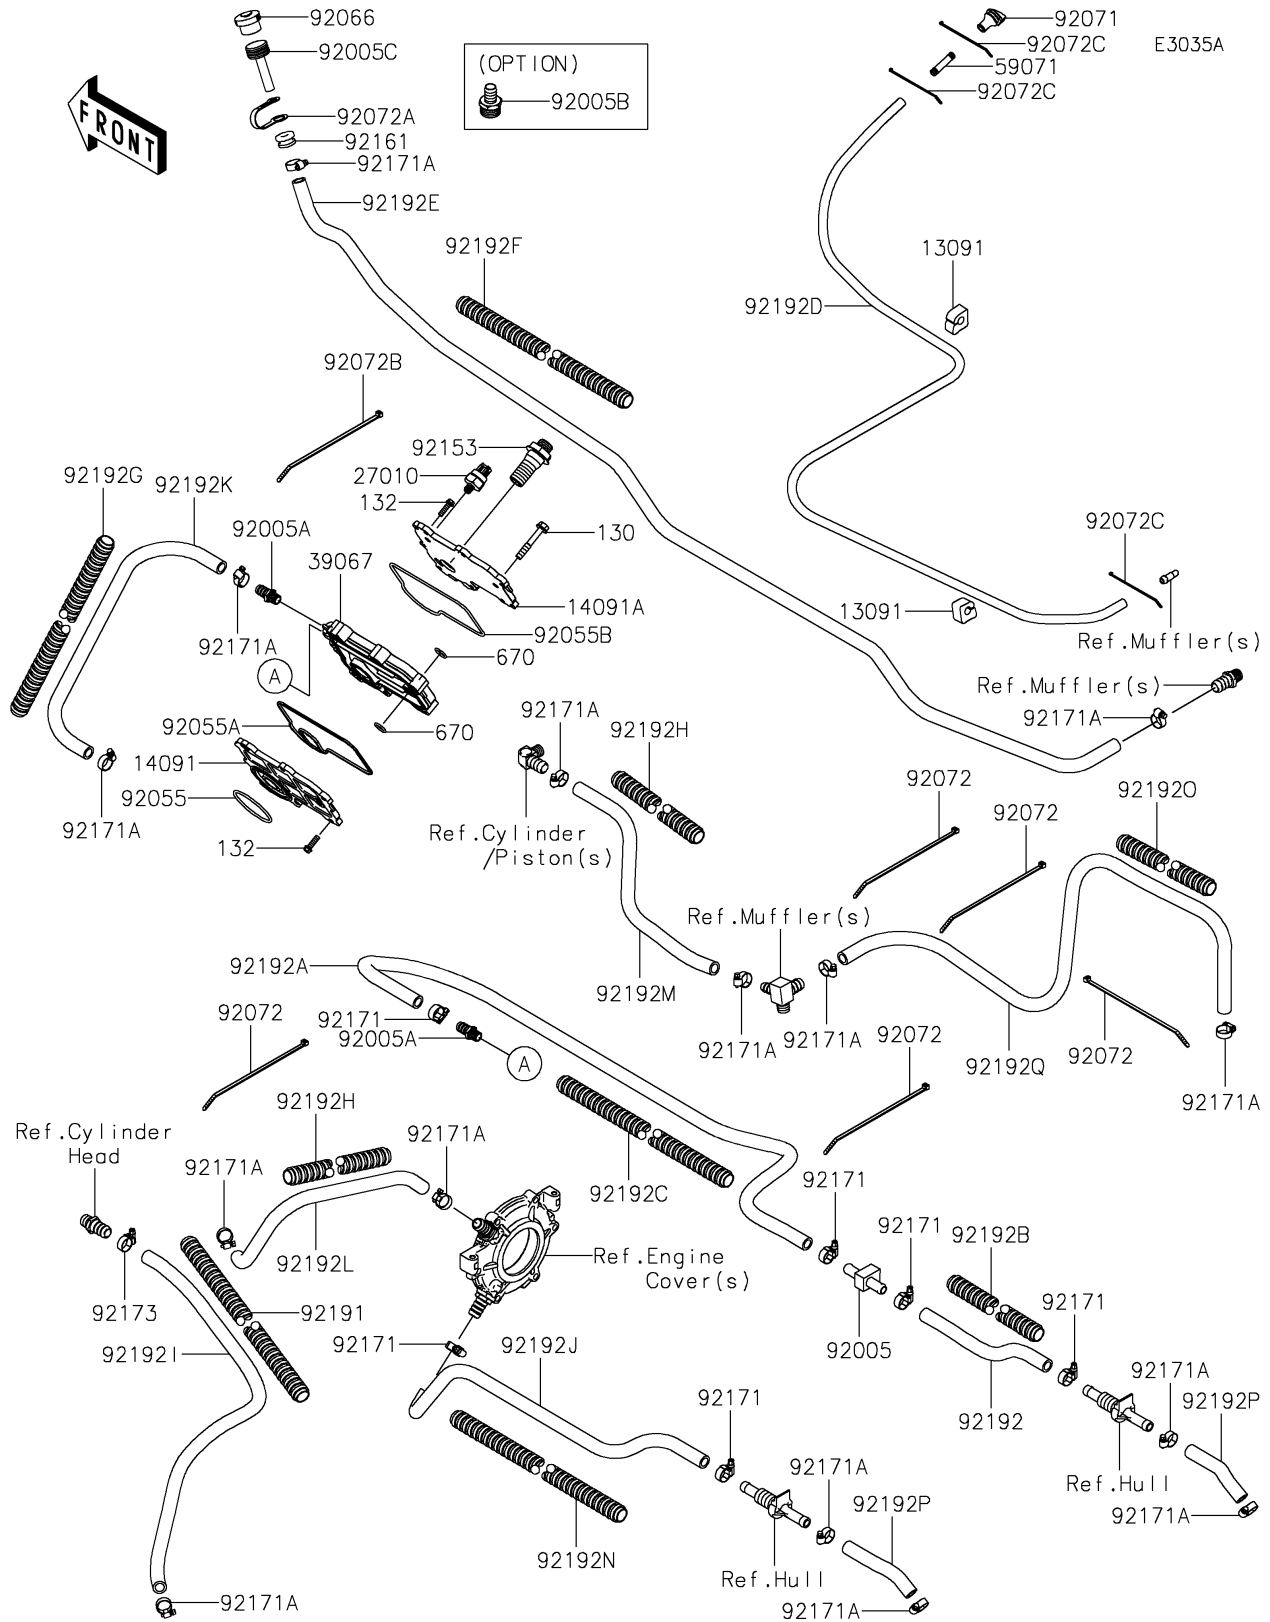

## 2025 JET SKI® ULTRA® 160LX PARTS LIST

Cooling(ASFNN/ASSNN)

ITEM NAME	PART NUMBER	QUANTITY
HOLDER (Ref # 13091)	13091-3712	2
COVER,INSIDE (Ref # 14091)	14091-3755	1
COVER,OUTSIDE (Ref # 14091A)	14091-3756	1
SWITCH,OIL PRESSURE (Ref # 27010)	27010-0918	1
COOLER-OIL (Ref # 39067)	39067-3704	1
JOINT (Ref # 59071)	59071-3764	1
FITTING,WATER TEMP SENSOR (Ref # 92005)	92005-0733	1
FITTING (Ref # 92005A)	92005-3714	2
FITTING,FLUSH (Ref # 92005B)	92005-3748	1
FITTING,FLUSH (Ref # 92005C)	92005-3757	1
RING-O,58X3 (Ref # 92055)	92055-3767	1
RING-O (Ref # 92055A)	92055-3770	1
RING-O (Ref # 92055B)	92055-3772	1
PLUG (Ref # 92066)	92066-1593	1
GROMMET (Ref # 92071)	92071-3815	1
BAND,L=188.85 (Ref # 92072)	92072-0105	5
BAND (Ref # 92072A)	92072-0940	1
BAND,L=152 (Ref # 92072B)	92072-3874	1
BAND,L=100.08 (Ref # 92072C)	92072-3882	3
BOLT,OIL COOLER (Ref # 92153)	92153-3713	1
DAMPER (Ref # 92161)	92161-1331	1
CLAMP (Ref # 92171)	92171-3701	6
CLAMP (Ref # 92171A)	92171-3714	15
CLAMP (Ref # 92173)	92173-1482	1
TUBE,CORRUGATED,19.5X23.8X500 (Ref # 92191)	92191-3884	1
TUBE,12X18X250 (Ref # 92192)	92192-1046	1
TUBE,12X18X1250 (Ref # 92192A)	92192-1047	1
TUBE,CORRUGATED,19.5X23.8X200 (Ref # 92192B)	92192-1048	1
TUBE,CORRUGATED,19.5X23.8X1200 (Ref # 92192C)	92192-1049	1