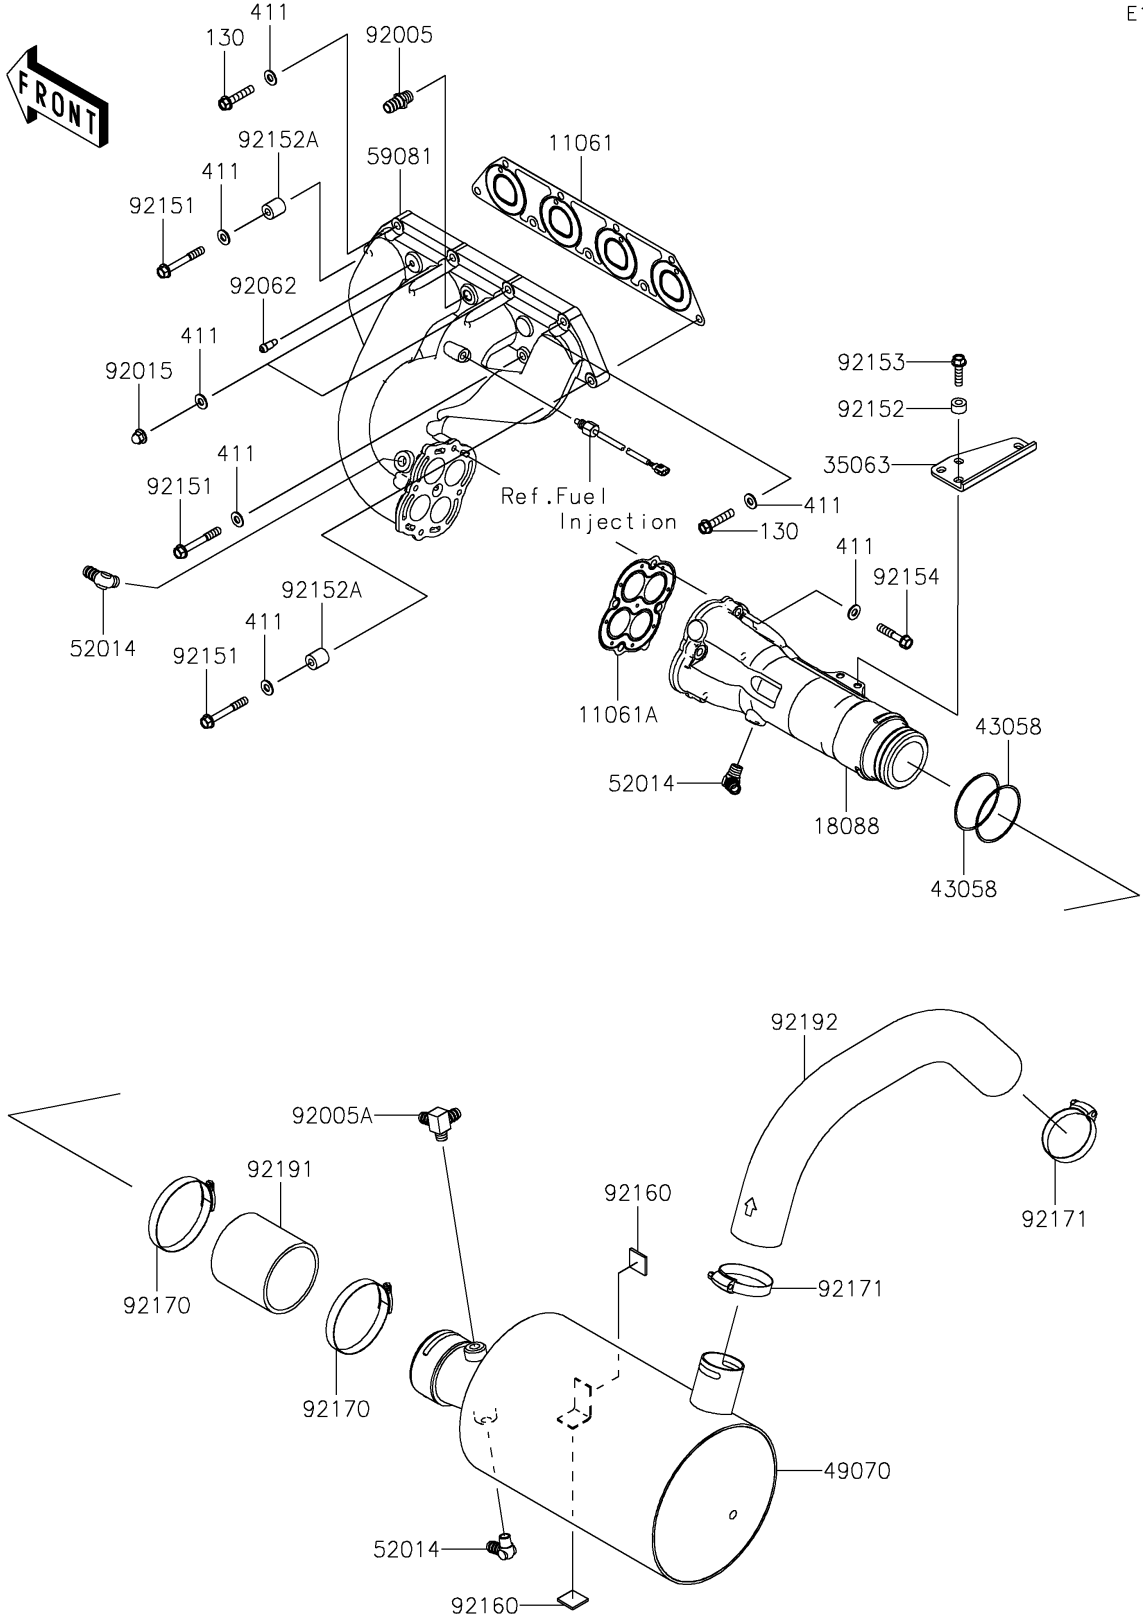

# 2025 JET SKI® ULTRA® 160LX PARTS DIAGRAM

Muffler(s)

E1140

## 2025 JET SKI® ULTRA® 160LX PARTS LIST

### Muffler(s)

ITEM NAME	PART NUMBER	QUANTITY
GASKET,MANIFOLD EXHAUST (Ref # 11061)	11061-3713	1
GASKET,PIPE EXHAUST (Ref # 11061A)	11061-3714	1
PIPE-EXHAUST (Ref # 18088)	18088-3723	1
STAY (Ref # 35063)	35063-3704	1
RING,GASKET (Ref # 43058)	43058-3733	2
MUFFLER-COMP (Ref # 49070)	49070-0045	1
ELBOW (Ref # 52014)	52014-3711	3
MANIFOLD-EXHAUST (Ref # 59081)	59081-3741	1
FITTING (Ref # 92005)	92005-3714	1
FITTING (Ref # 92005A)	92005-3751	1
NUT,CAP,8MM (Ref # 92015)	92015-1371	2
NOZZLE (Ref # 92062)	92062-0562	1
BOLT,8X60 (Ref # 92151)	92151-3730	5
COLLAR,8.2X17X10 (Ref # 92152)	92152-3740	4
COLLAR (Ref # 92152A)	92152-3812	2
BOLT,FLANGED,8X30 (Ref # 92153)	92153-3722	4
BOLT,FLANGED,8X40 (Ref # 92154)	92154-0992	4
DAMPER,25X25 (Ref # 92160)	92160-3864	2
CLAMP (Ref # 92170)	92170-3764	2
CLAMP (Ref # 92171)	92171-3723	2
TUBE,PIPE EX-MUFFLER (Ref # 92191)	92191-3986	1
TUBE,W/M-TAIL PIPE (Ref # 92192)	92192-1173	1
BOLT-FLANGED,8X40 (Ref # 130)	130CD0840	2
WASHER-PLAIN,8MM (Ref # 411)	411S0800	13