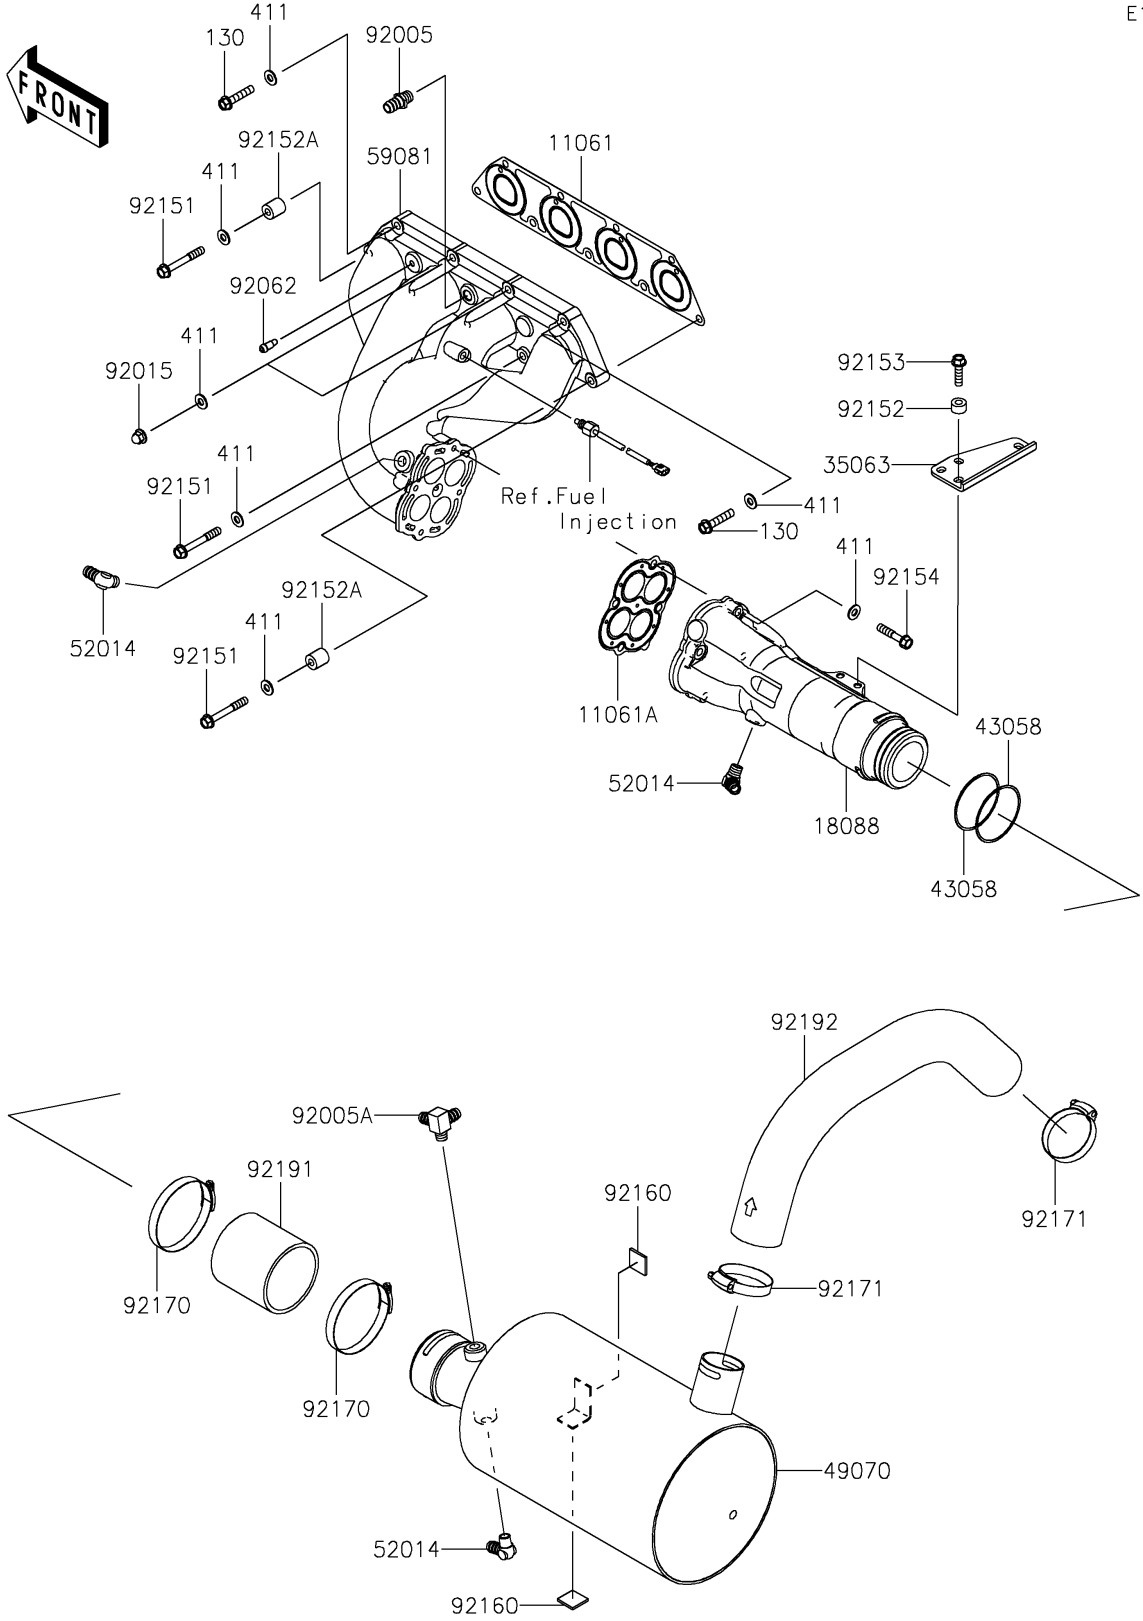

2024 JET SKI® ULTRA® 160LX PARTS DIAGRAM

Muffler(s)

E1140

2024 JET SKI® ULTRA® 160LX PARTS LIST

Muffler(s)

ITEM NAME	PART NUMBER	QUANTITY
GASKET,MANIFOLD EXHAUST (Ref # 11061)	11061-3713	1
GASKET,PIPE EXHAUST (Ref # 11061A)	11061-3714	1
PIPE-EXHAUST (Ref # 18088)	18088-3723	1
STAY (Ref # 35063)	35063-3704	1
RING,GASKET (Ref # 43058)	43058-3733	2
MUFFLER-COMP (Ref # 49070)	49070-0045	1
ELBOW (Ref # 52014)	52014-3711	3
MANIFOLD-EXHAUST (Ref # 59081)	59081-3741	1
FITTING (Ref # 92005)	92005-3714	1
FITTING (Ref # 92005A)	92005-3751	1
NUT,CAP,8MM (Ref # 92015)	92015-1371	2
NOZZLE (Ref # 92062)	92062-0562	1
BOLT,8X60 (Ref # 92151)	92151-3730	5
COLLAR,8.2X17X10 (Ref # 92152)	92152-3740	4
COLLAR (Ref # 92152A)	92152-3812	2
BOLT,FLANGED,8X30 (Ref # 92153)	92153-3722	4
BOLT,FLANGED,8X40 (Ref # 92154)	92154-0992	4
DAMPER,25X25 (Ref # 92160)	92160-3864	2
CLAMP (Ref # 92170)	92170-3764	2
CLAMP (Ref # 92171)	92171-3723	2
TUBE,PIPE EX-MUFFLER (Ref # 92191)	92191-3986	1
TUBE,W/M-TAIL PIPE (Ref # 92192)	92192-1173	1
BOLT-FLANGED,8X40 (Ref # 130)	130CD0840	2
WASHER-PLAIN,8MM (Ref # 411)	411S0800	13