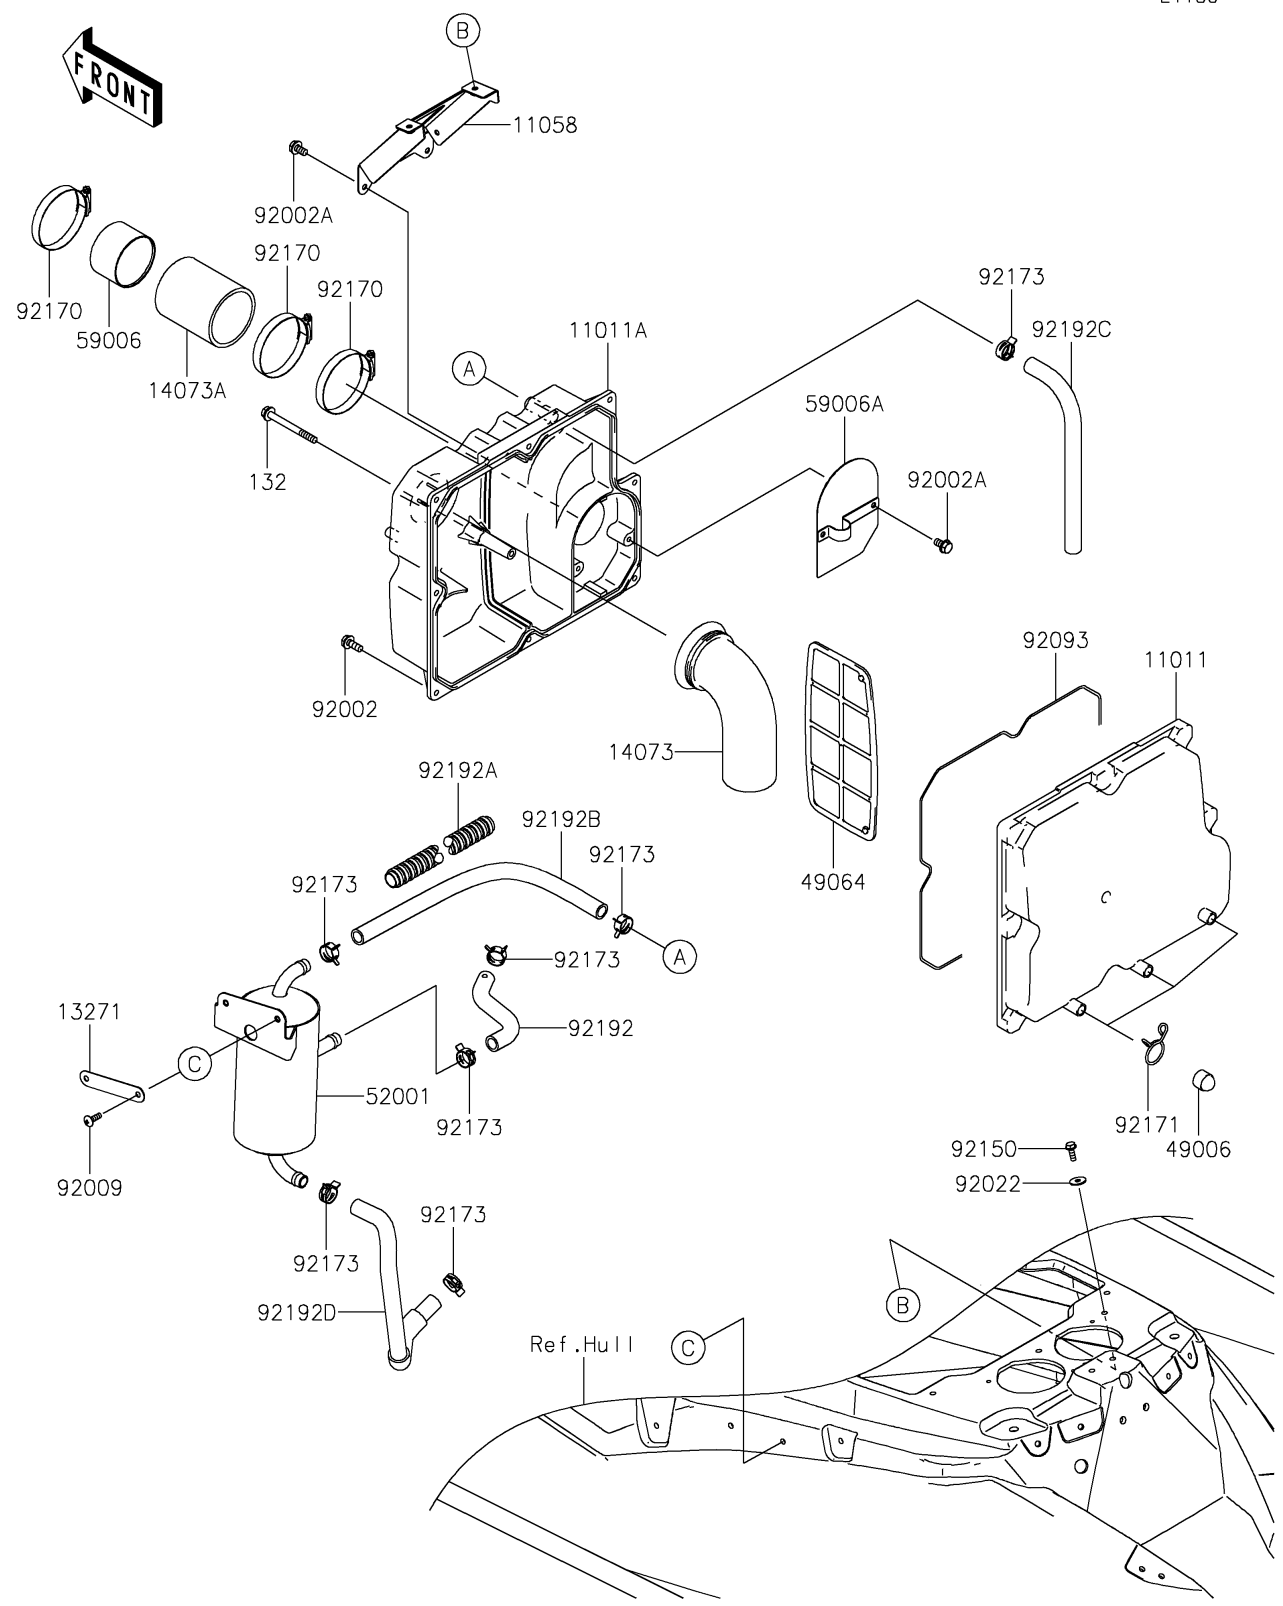

2025 JET SKI® ULTRA® 160LX PARTS DIAGRAM

Intake Silencer

E1130

2025 JET SKI® ULTRA® 160LX PARTS LIST

Intake Silencer

ITEM NAME	PART NUMBER	QUANTITY
CASE-AIR FILTER,RR (Ref # 11011)	11011-3704	1
CASE-AIR FILTER,FR (Ref # 11011A)	11011-3706	1
BRACKET (Ref # 11058)	11058-0465	1
PLATE (Ref # 13271)	13271-3880	1
DUCT,AIR INLET (Ref # 14073)	14073-3794	1
DUCT,AIR FILTER-THOROTTLE (Ref # 14073A)	14073-3795	1
BOOT,DRAIN (Ref # 49006)	49006-3718	3
FILTER-AIR (Ref # 49064)	49064-3702	1
TANK-OIL (Ref # 52001)	52001-0010	1
ARRESTER-FLAME (Ref # 59006)	59006-0019	1
ARRESTER-FLAME (Ref # 59006A)	59006-3720	1
BOLT,6X16 (Ref # 92002)	92002-3728	8
BOLT,6X12 (Ref # 92002A)	92002-3763	4
SCREW,6X20 (Ref # 92009)	92009-3870	2
WASHER,6.5X20X1.5 (Ref # 92022)	92022-3710	2
SEAL (Ref # 92093)	92093-3766	1
BOLT,6X18 (Ref # 92150)	92150-3729	2
CLAMP (Ref # 92170)	92170-3764	3
CLAMP,BOOT (Ref # 92171)	92171-3711	3
CLAMP (Ref # 92173)	92173-1039	7
TUBE,HEAD-SEPARATOR (Ref # 92192)	92192-1081	1
TUBE,CORRUGATED,L=265 (Ref # 92192A)	92192-1083	1
TUBE,OIL TANK-AIR CLEANER (Ref # 92192B)	92192-2650	1
TUBE,BLOWBY (Ref # 92192C)	92192-3725	1
TUBE,OIL TANK-OIL PAN (Ref # 92192D)	92192-3808	1
BOLT-FLANGED-SMALL,6X60 (Ref # 132)	132BD0660	1