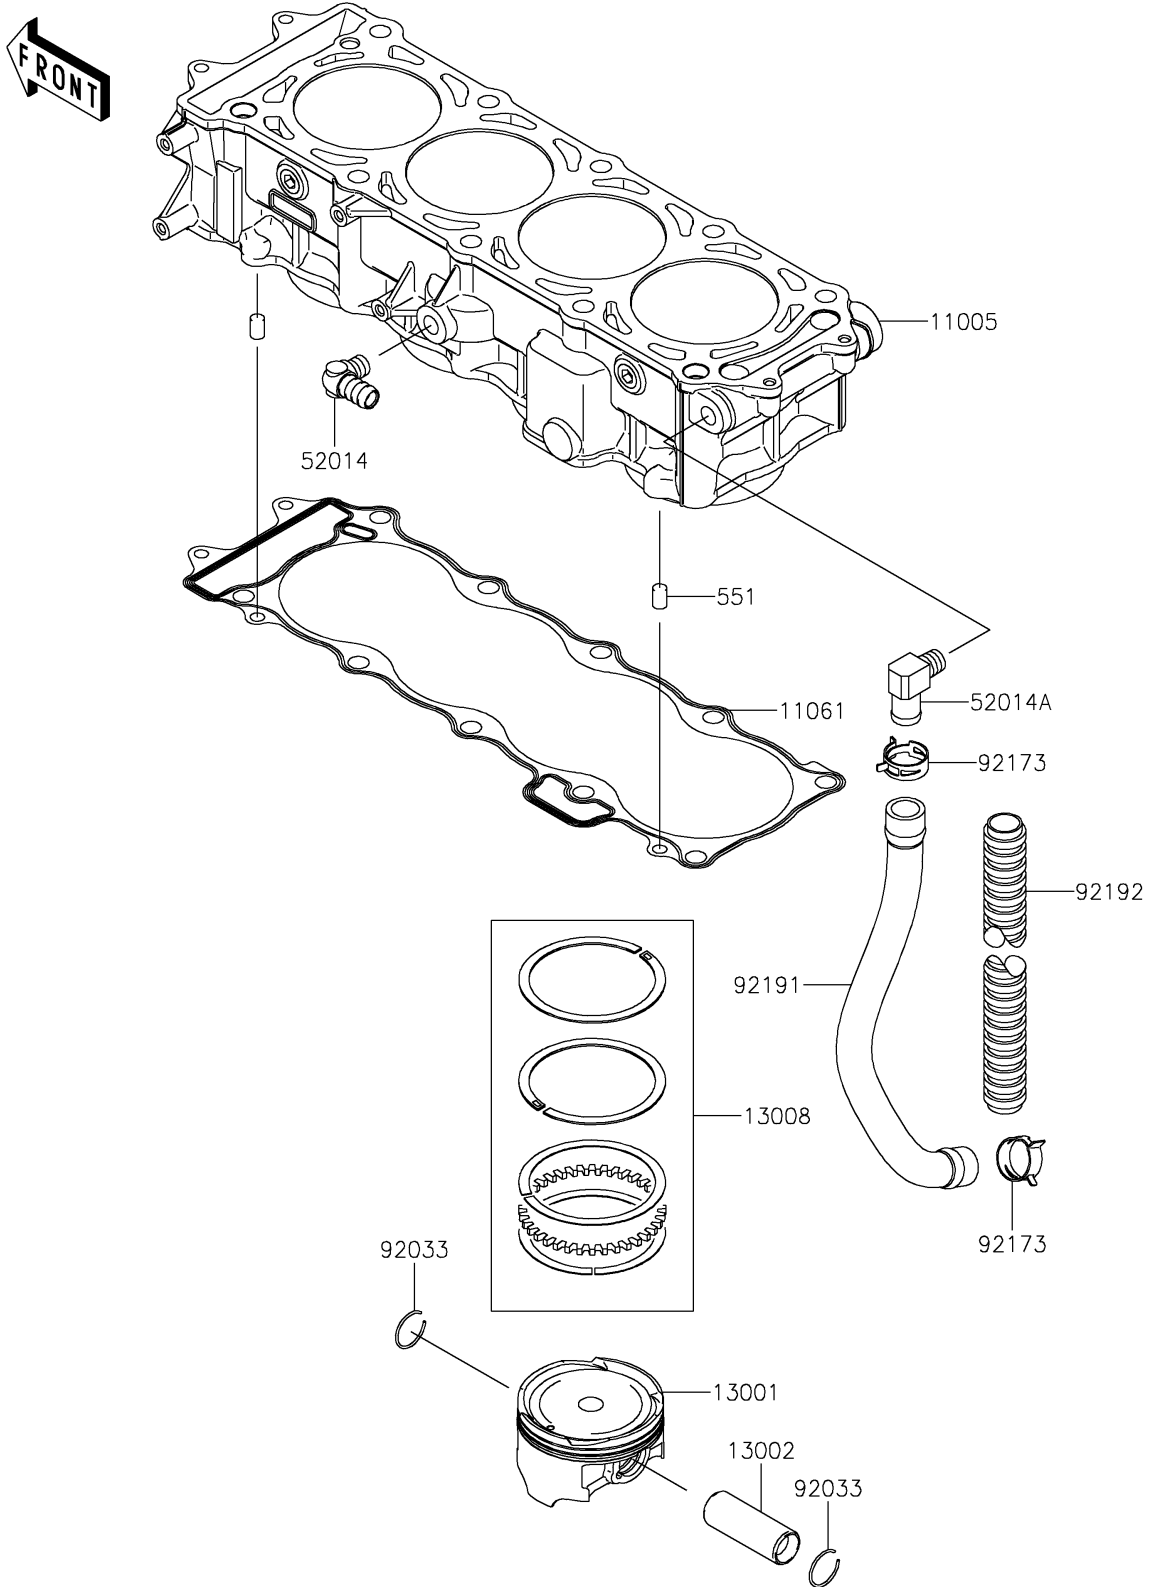

# 2025 JET SKI® ULTRA® 160LX PARTS DIAGRAM

Cylinder/Piston(s)

E1120

## 2025 JET SKI® ULTRA® 160LX PARTS LIST

Cylinder/Piston(s)

ITEM NAME	PART NUMBER	QUANTITY
CYLINDER-ENGINE (Ref # 11005)	11005-3768	1
GASKET,CYLINDER BASE (Ref # 11061)	11061-3708	1
PISTON-ENGINE (Ref # 13001)	13001-3737	4
PIN-PISTON (Ref # 13002)	13002-3709	4
RING-SET-PISTON (Ref # 13008)	13008-0048	4
ELBOW (Ref # 52014)	52014-3711	1
ELBOW (Ref # 52014A)	52014-3717	1
RING-SNAP (Ref # 92033)	92033-1188	8
CLAMP (Ref # 92173)	92173-1039	2
TUBE,BREATHER (Ref # 92191)	92191-3983	1
TUBE,CORRUGATED,L=265 (Ref # 92192)	92192-1083	1
PIN-DOWEL (Ref # 551)	551R0812	2