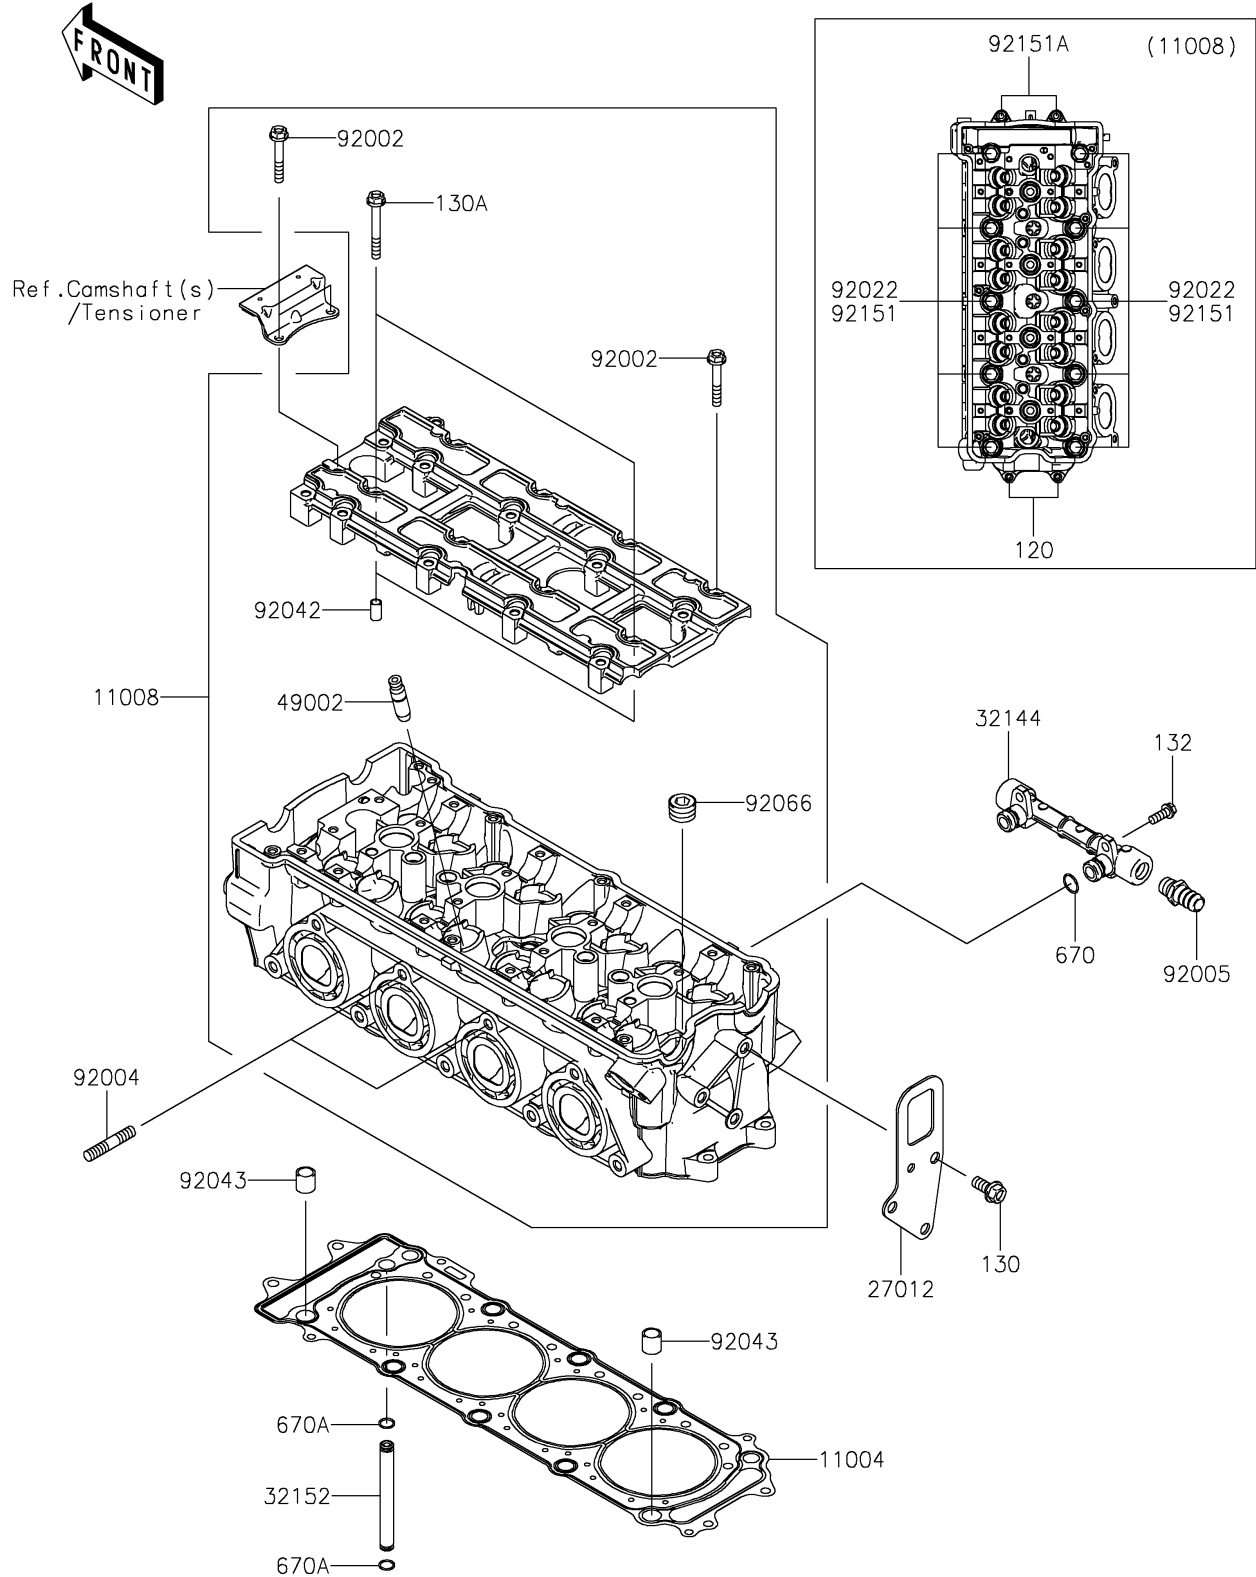

2024 JET SKI® ULTRA® 160LX PARTS DIAGRAM

Cylinder Head

E1111

2024 JET SKI® ULTRA® 160LX PARTS LIST

Cylinder Head

ITEM NAME	PART NUMBER	QUANTITY
GASKET-HEAD (Ref # 11004)	11004-3721	1
HEAD-COMP-CYLINDER (Ref # 11008)	11008-1544	1
HOOK,ENGINE,RR (Ref # 27012)	27012-3863	1
PIPE-ASSY (Ref # 32144)	32144-3709	1
PIPE,OIL (Ref # 32152)	32152-1544	1
GUIDE-VALVE (Ref # 49002)	49002-1140	16
BOLT,6X40 (Ref # 92002)	92002-1756	18
STUD,8X30 (Ref # 92004)	92004-3743	2
FITTING (Ref # 92005)	92005-3714	1
WASHER,11.5X20.5X1.6 (Ref # 92022)	92022-1720	10
PIN,DOWEL,6.3X8X14 (Ref # 92042)	92042-007	2
PIN,14X14 (Ref # 92043)	92043-1593	2
PLUG,PT1/2X12.5 (Ref # 92066)	92066-0002	5
BOLT,11X168 (Ref # 92151)	92151-1513	10
BOLT,SOCKET,7X120 (Ref # 92151A)	92151-1804	2
BOLT-SOCKET,6X30 (Ref # 120)	120CD0630	2
BOLT-FLANGED,8X18 (Ref # 130)	130BD0818	3
BOLT-FLANGED,6X50 (Ref # 130A)	130CD0650	2
BOLT-FLANGED-SMALL,6X16 (Ref # 132)	132BD0616	2
O RING,12MM (Ref # 670)	670B2012	2
O RING,7MM (Ref # 670A)	670D1507	2