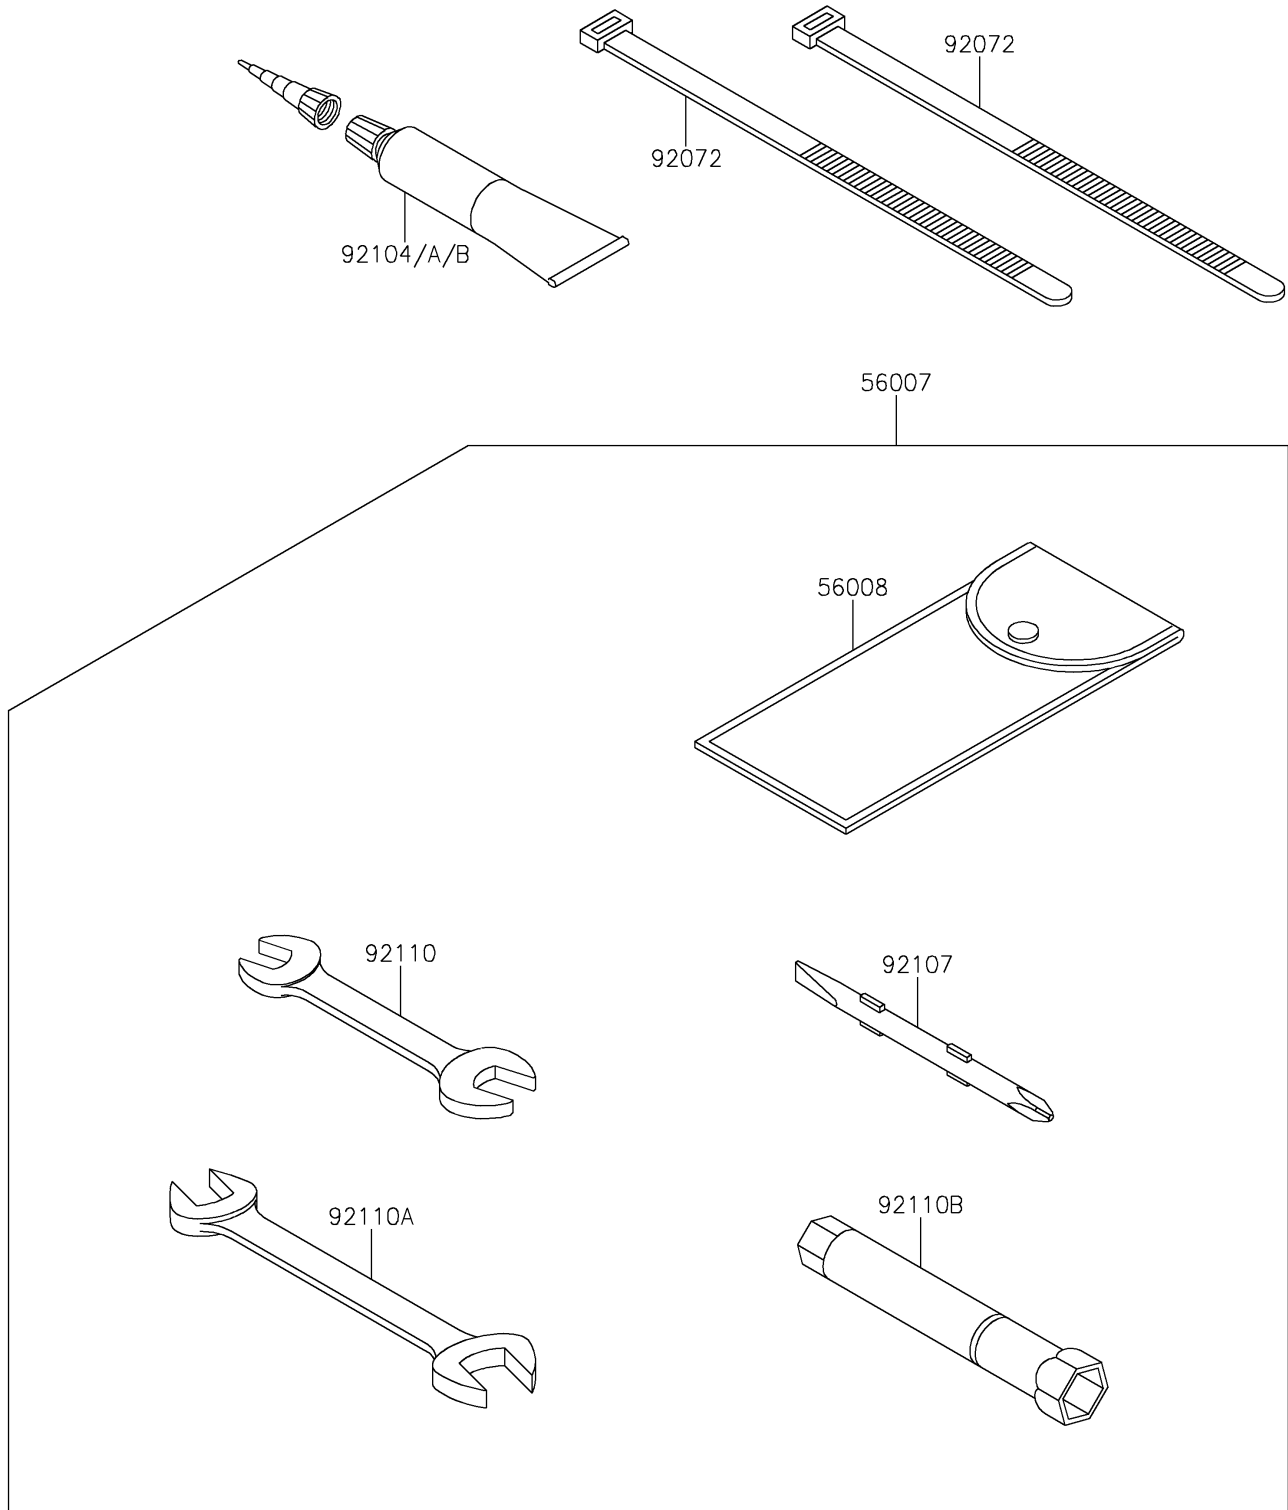

# 2025 JET SKI® ULTRA® 310X PARTS DIAGRAM

Owner's Tools

F3182

### Owner's Tools

ITEM NAME	PART NUMBER	QUANTITY
TOOL-KIT (Ref # 56007)	56007-0197	1
BAG,TOOL (Ref # 56008)	56008-1075	1
BAND,L=250 (Ref # 92072)	92072-1237	2
GASKET-LIQUID,TB1211F,CLEAR (Ref # 92104)	92104-0004	1
GASKET-LIQUID,TB1216B,BLACK (Ref # 92104A)	92104-1064	1
GASKET-LIQUID,TB1215,GRAY (Ref # 92104B)	92104-1065	1
TOOL-DRIVER,#2PHILLIPS&SLOT (Ref # 92107)	92107-1051	1
TOOL-WRENCH,OPEN END,10X12 (Ref # 92110)	92110-1152	1
TOOL-WRENCH,OPEN END,14X17 (Ref # 92110A)	92110-1153	1
TOOL-WRENCH,BOX,16MM (Ref # 92110B)	92110-3706	1