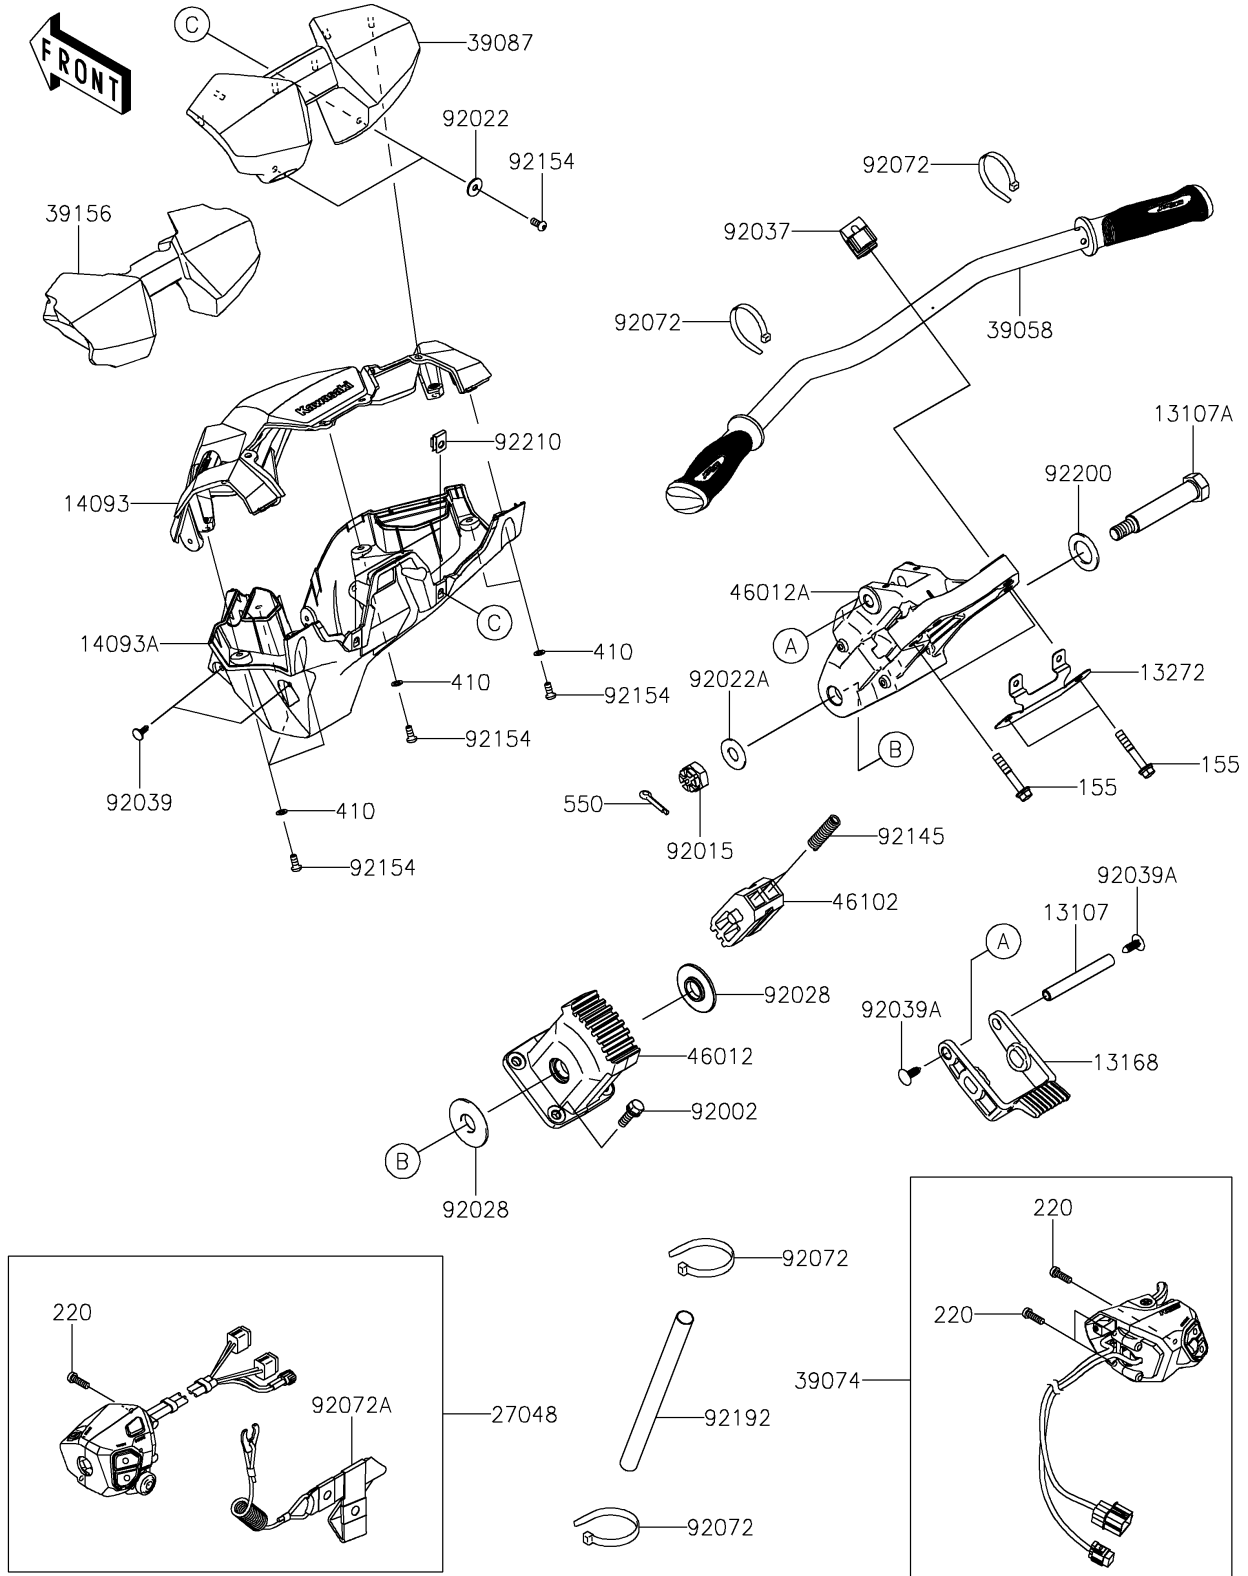

# 2025 JET SKI® ULTRA® 310X PARTS DIAGRAM

## Handlebar

F3172

### Handlebar

ITEM NAME	PART NUMBER	QUANTITY
SHAFT (Ref # 13107)	13107-3795	1
SHAFT,HANDLE HOLDER PIVOT (Ref # 13107A)	13107-3803	1
LEVER (Ref # 13168)	13168-3754	1
PLATE (Ref # 13272)	13272-3972	1
COVER,HANDLE,FR (Ref # 14093)	14093-1176	1
COVER,HANDLE,RR (Ref # 14093A)	14093-1177	1
SWITCH-ASSY,STOP&START (Ref # 27048)	27048-0054	1
HANDLE-COMP,BLACK (Ref # 39058)	39058-0044-6Z	1
LEVER-ASSY-THROTTLE (Ref # 39074)	39074-0014	1
PAD-HANDLE,GRAY (Ref # 39087)	39087-0016-66L	1
PAD (Ref # 39156)	39156-2768	1
HOLDER-HANDLE,LWR (Ref # 46012)	46012-3730	1
HOLDER-HANDLE,UPP (Ref # 46012A)	46012-3733	1
ROD,HANDLE POSITION (Ref # 46102)	46102-3733	1
BOLT,8X25 (Ref # 92002)	92002-3774	4
NUT,CASTLE,14MM (Ref # 92015)	92015-3805	1
WASHER,6.5X20X1.5 (Ref # 92022)	92022-3710	2
WASHER,15X34X2.0 (Ref # 92022A)	92022-3738	1
BUSHING (Ref # 92028)	92028-3743	2
CLAMP,HANDLEBAR (Ref # 92037)	92037-503	2
RIVET (Ref # 92039)	92039-3787	4
RIVET (Ref # 92039A)	92039-3788	2
BAND,L=188.85 (Ref # 92072)	92072-0105	4
BAND,TETHER SWITCH (Ref # 92072A)	92072-0891	1
SPRING (Ref # 92145)	92145-3723	2
BOLT,SOCKET,6X14 (Ref # 92154)	92154-3988	8
TUBE,35X37X200 (Ref # 92192)	92192-1990	1
WASHER,21X34X2 (Ref # 92200)	92200-3802	1
NUT,6MM (Ref # 92210)	92210-3768	2

### Handlebar

ITEM NAME	PART NUMBER	QUANTITY
BOLT-WSP-SMALL,8X50 (Ref # 155)	155R0850	4
SCREW-PAN-CROS,5X30 (Ref # 220)	220R0530	6
WASHER-PLAIN-SMALL,6MM (Ref # 410)	410S0600	6
PIN-COTTER,3X35 (Ref # 550)	550S3035	1