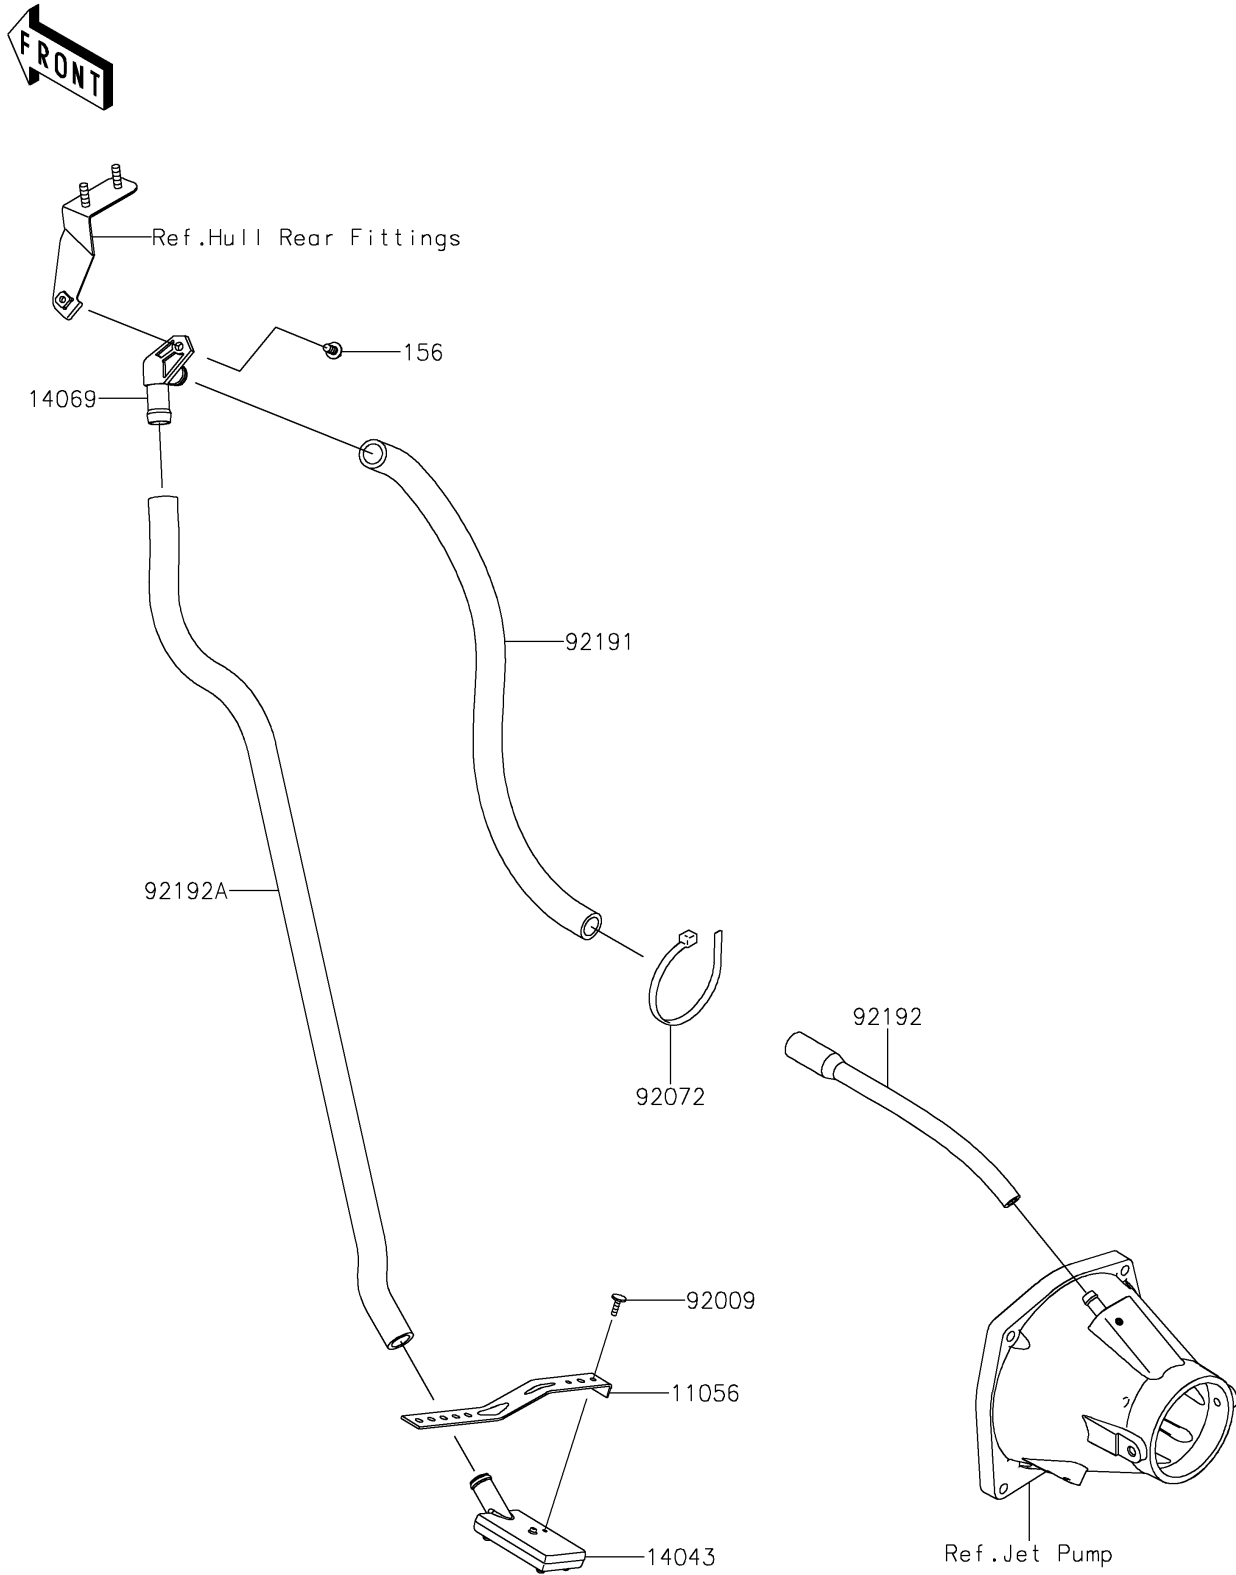

# 2025 JET SKI® ULTRA® 310X PARTS DIAGRAM

Bilge System

F3145

## 2025 JET SKI® ULTRA® 310X PARTS LIST

### Bilge System

ITEM NAME	PART NUMBER	QUANTITY
BRACKET,LH&RH (Ref # 11056)	11056-3721	1
FILTER (Ref # 14043)	14043-3711	1
BREATHER (Ref # 14069)	14069-3708	1
SCREW,TAPPING,4X14 (Ref # 92009)	92009-3762	1
BAND,L=188.85 (Ref # 92072)	92072-0105	1
TUBE,FILTER-BREATHER (Ref # 92191)	92191-3989	1
TUBE,HULL-NOZZLE (Ref # 92192)	92192-3753	1
TUBE,FILTER-BREATHER (Ref # 92192A)	92192-3755	1
BOLT-WP,6X16 (Ref # 156)	156R0616	1