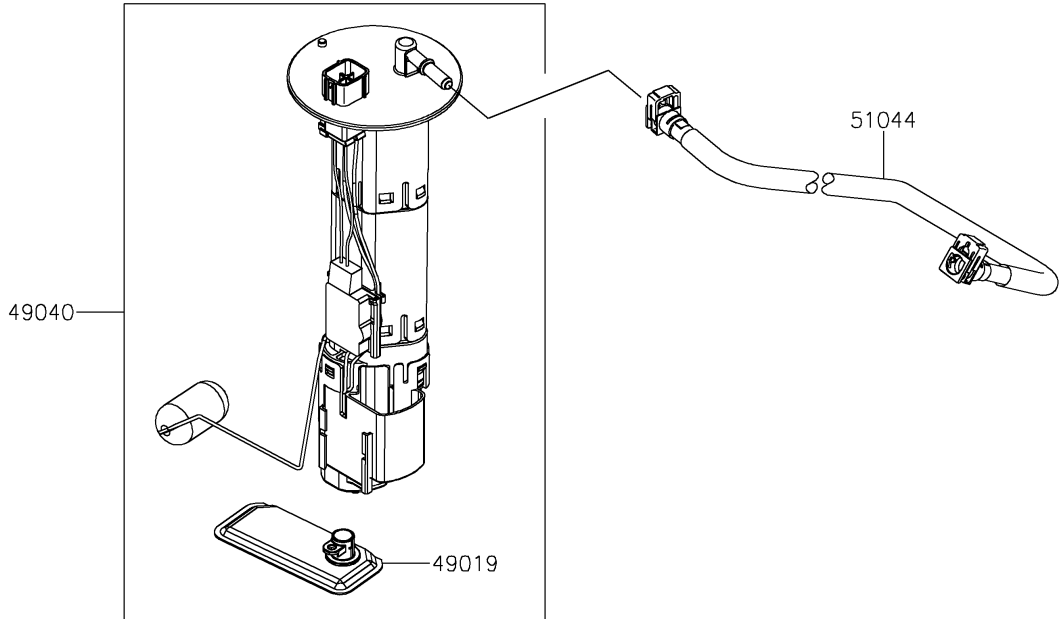

2025 JET SKI® ULTRA® 310X PARTS DIAGRAM

Fuel Pump

E1520

2025 JET SKI® ULTRA® 310X PARTS LIST

Fuel Pump

ITEM NAME	PART NUMBER	QUANTITY
PLATE (Ref # 13272)	13272-2589	1
FILTER-FUEL (Ref # 49019)	49019-0034	1
PUMP-FUEL (Ref # 49040)	49040-0807	1
TUBE-ASSY (Ref # 51044)	51044-1244	1
CHAMBER-FUEL (Ref # 51072)	51072-0008	1
BOLT,FUEL PUMP (Ref # 92154)	92154-3856	6
O RING (Ref # 670)	670E5090	1