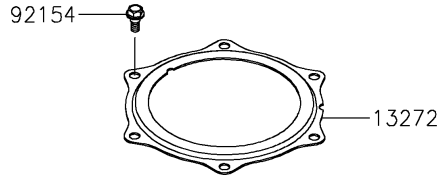

2025 JET SKI® ULTRA® 310X PARTS DIAGRAM

Fuel Pump

E1520

2025 JET SKI® ULTRA® 310X PARTS LIST

Fuel Pump

ITEM NAME	PART NUMBER	QUANTITY
PLATE (Ref # 13272)	13272-2589	1
FILTER-FUEL (Ref # 49019)	49019-0034	1
PUMP-FUEL (Ref # 49040)	49040-0807	1
TUBE-ASSY (Ref # 51044)	51044-1244	1
CHAMBER-FUEL (Ref # 51072)	51072-0008	1
BOLT,FUEL PUMP (Ref # 92154)	92154-3856	6
O RING (Ref # 670)	670E5090	1