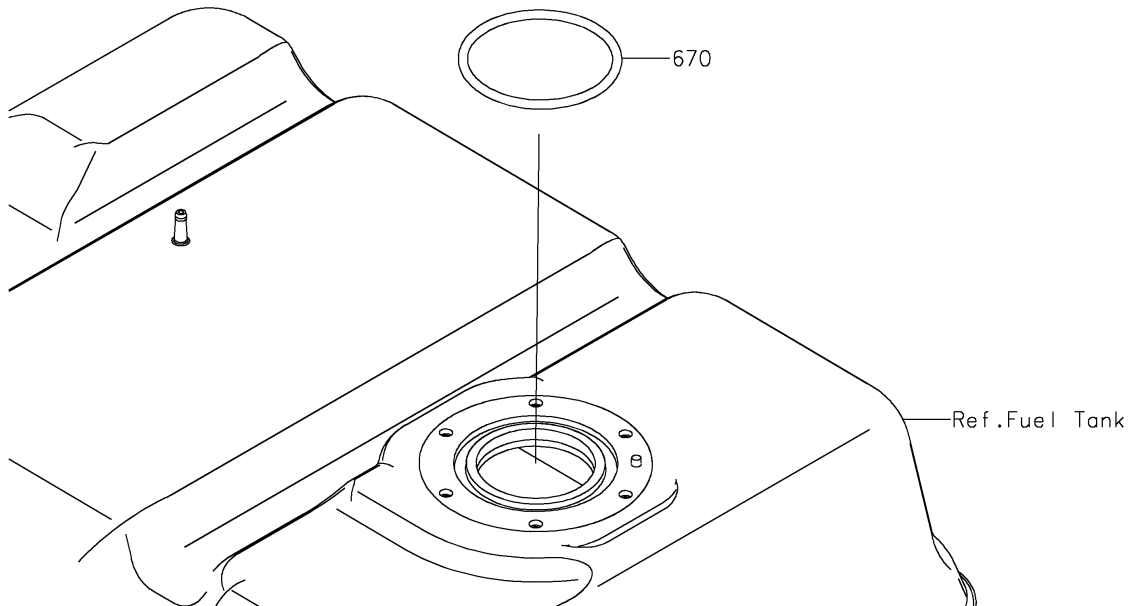

2025 JET SKI® ULTRA® 310X PARTS DIAGRAM

Fuel Pump

E1520

2025 JET SKI® ULTRA® 310X PARTS LIST

Fuel Pump

ITEM NAME	PART NUMBER	QUANTITY
PLATE (Ref # 13272)	13272-2589	1
FILTER-FUEL (Ref # 49019)	49019-0034	1
PUMP-FUEL (Ref # 49040)	49040-0807	1
TUBE-ASSY (Ref # 51044)	51044-1244	1
CHAMBER-FUEL (Ref # 51072)	51072-0008	1
BOLT,FUEL PUMP (Ref # 92154)	92154-3856	6
O RING (Ref # 670)	670E5090	1