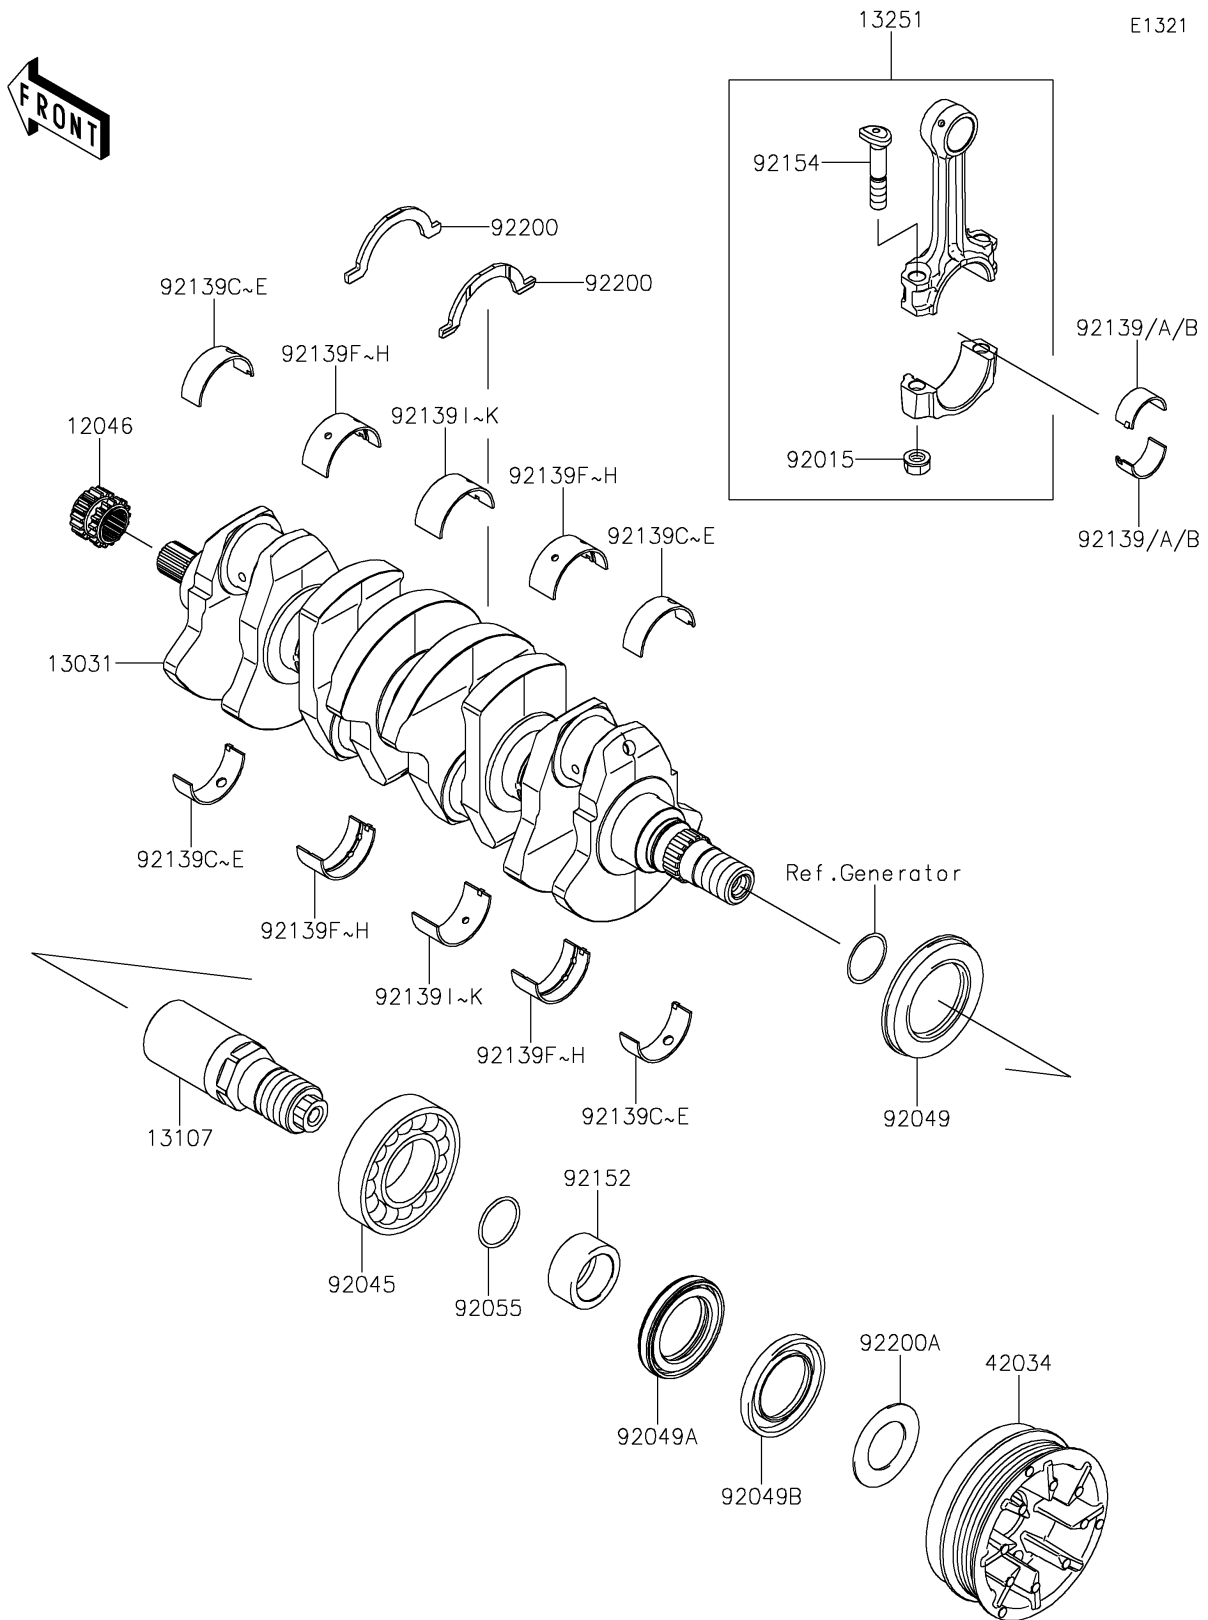

2025 JET SKI® ULTRA® 310X PARTS DIAGRAM

Crankshaft

2025 JET SKI® ULTRA® 310X PARTS LIST

Crankshaft

ITEM NAME	PART NUMBER	QUANTITY
SPROCKET,17T (Ref # 12046)	12046-3711	1
CRANKSHAFT-COMP (Ref # 13031)	13031-0969	1
SHAFT (Ref # 13107)	13107-3810	1
ROD-ASSY-CONNECTING,I (Ref # 13251)	13251-3703-II	4
COUPLING (Ref # 42034)	42034-3723	1
NUT,CONNECTING ROD (Ref # 92015)	92015-1559	8
BEARING-BALL,6208ZZ AS2S (Ref # 92045)	92045-3739	1
SEAL-OIL,SD347626LHS (Ref # 92049)	92049-3736	1
SEAL-OIL,FPJ740628.5ZS (Ref # 92049A)	92049-3737	1
SEAL-OIL,S40626NS (Ref # 92049B)	92049-3738	1
RING-O,27.7X2.4 (Ref # 92055)	92055-091	1
BUSHING,CONNECTING ROD,GREEN (Ref # 92139)	92139-0722	8
BUSHING,CONNECTING ROD,YELLOW (Ref # 92139A)	92139-0723	AR
BUSHING,CONNECTING ROD,PINK (Ref # 92139B)	92139-0724	AR
BUSHING,CRANKSHAFT,#1,GREEN (Ref # 92139C)	92139-1118	4
BUSHING,CRANKSHAFT,#1,YEL (Ref # 92139D)	92139-1119	AR
BUSHING,CRANKSHAFT,#1,PINK (Ref # 92139E)	92139-1120	AR
BUSHING,CRANKSHAFT,#2,GREEN (Ref # 92139F)	92139-1121	4
BUSHING,CRANKSHAFT,#2,YEL (Ref # 92139G)	92139-1122	AR
BUSHING,CRANKSHAFT,#2,PINK (Ref # 92139H)	92139-1123	AR
BUSHING,CRANKSHAFT,#3,GREEN (Ref # 92139I)	92139-1124	2
BUSHING,CRANKSHAFT,#3,YELLOW (Ref # 92139J)	92139-1125	AR
BUSHING,CRANKSHAFT,#3,PINK (Ref # 92139K)	92139-1126	AR
COLLAR,30X40X18 (Ref # 92152)	92152-3759	1
BOLT,CONNECTING ROD,9MM (Ref # 92154)	92154-3720	8
WASHER (Ref # 92200)	92200-3789	2
WASHER,30.5X52X1.5 (Ref # 92200A)	92200-3808	1