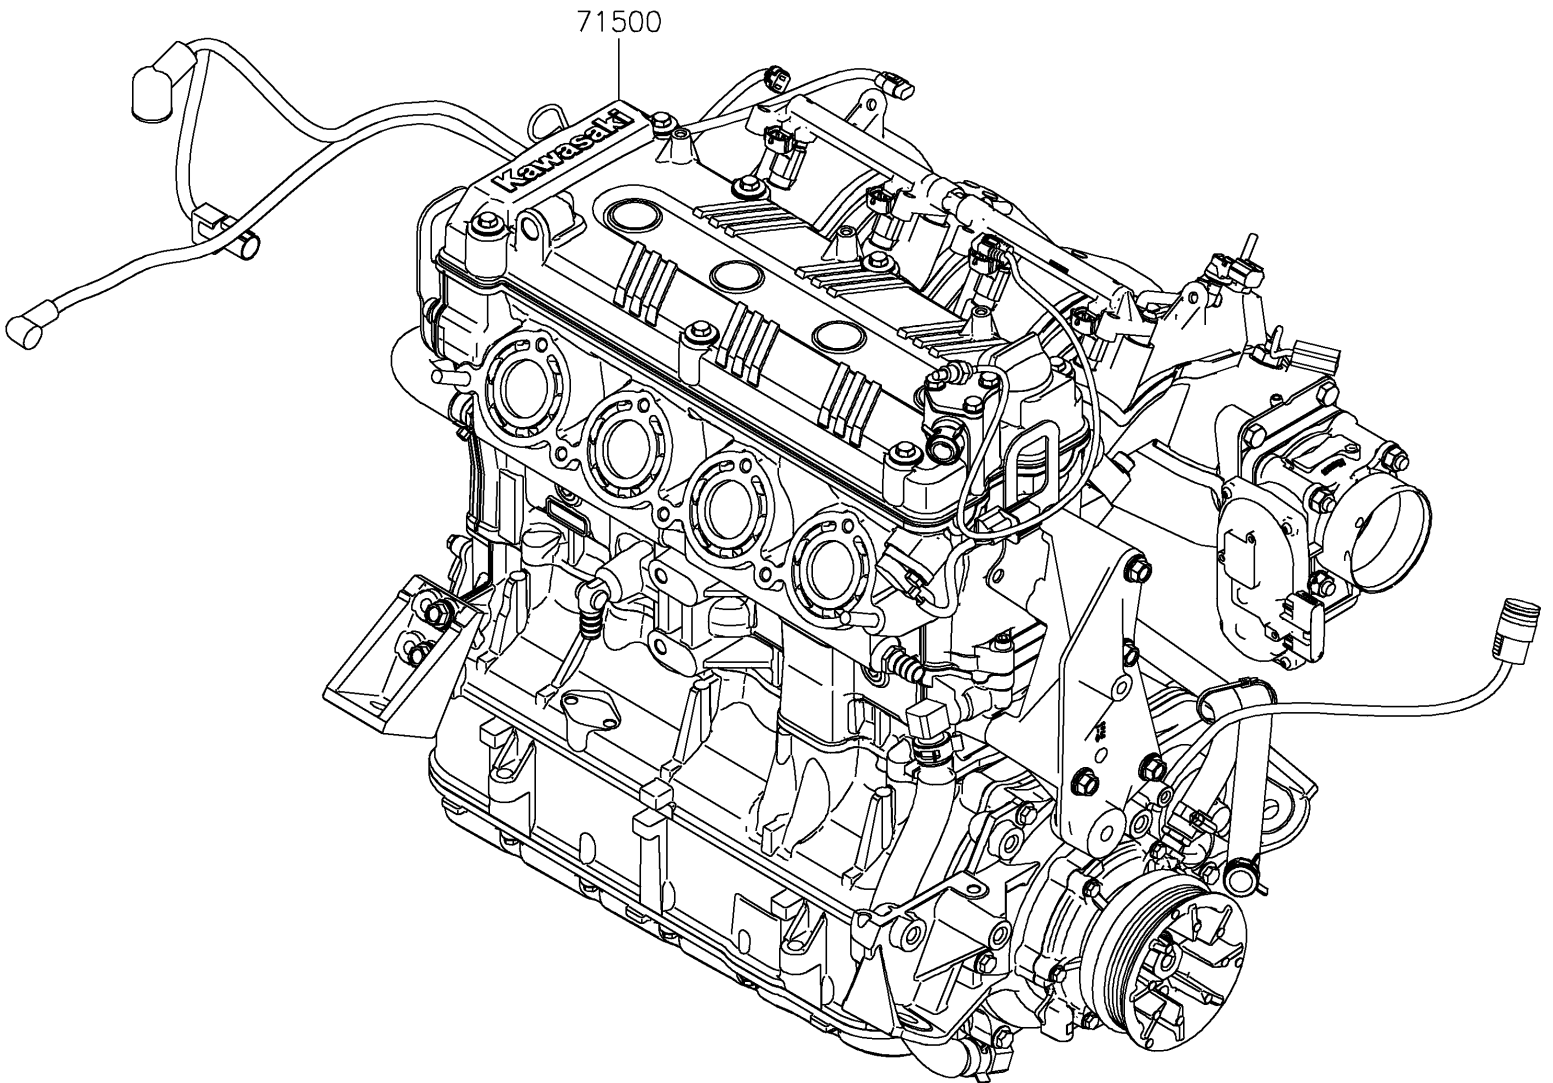

# 2025 JET SKI® ULTRA® 310LX PARTS DIAGRAM

Engine Assembly(Only USA, CAN and PHL)

F3890

## 2025 JET SKI® ULTRA® 310LX PARTS LIST

Engine Assembly(Only USA, CAN and PHL)

ITEM NAME	PART NUMBER	QUANTITY
ENGINE-ASSY-1500 (Ref # 71500)	71500-0138-EL	1