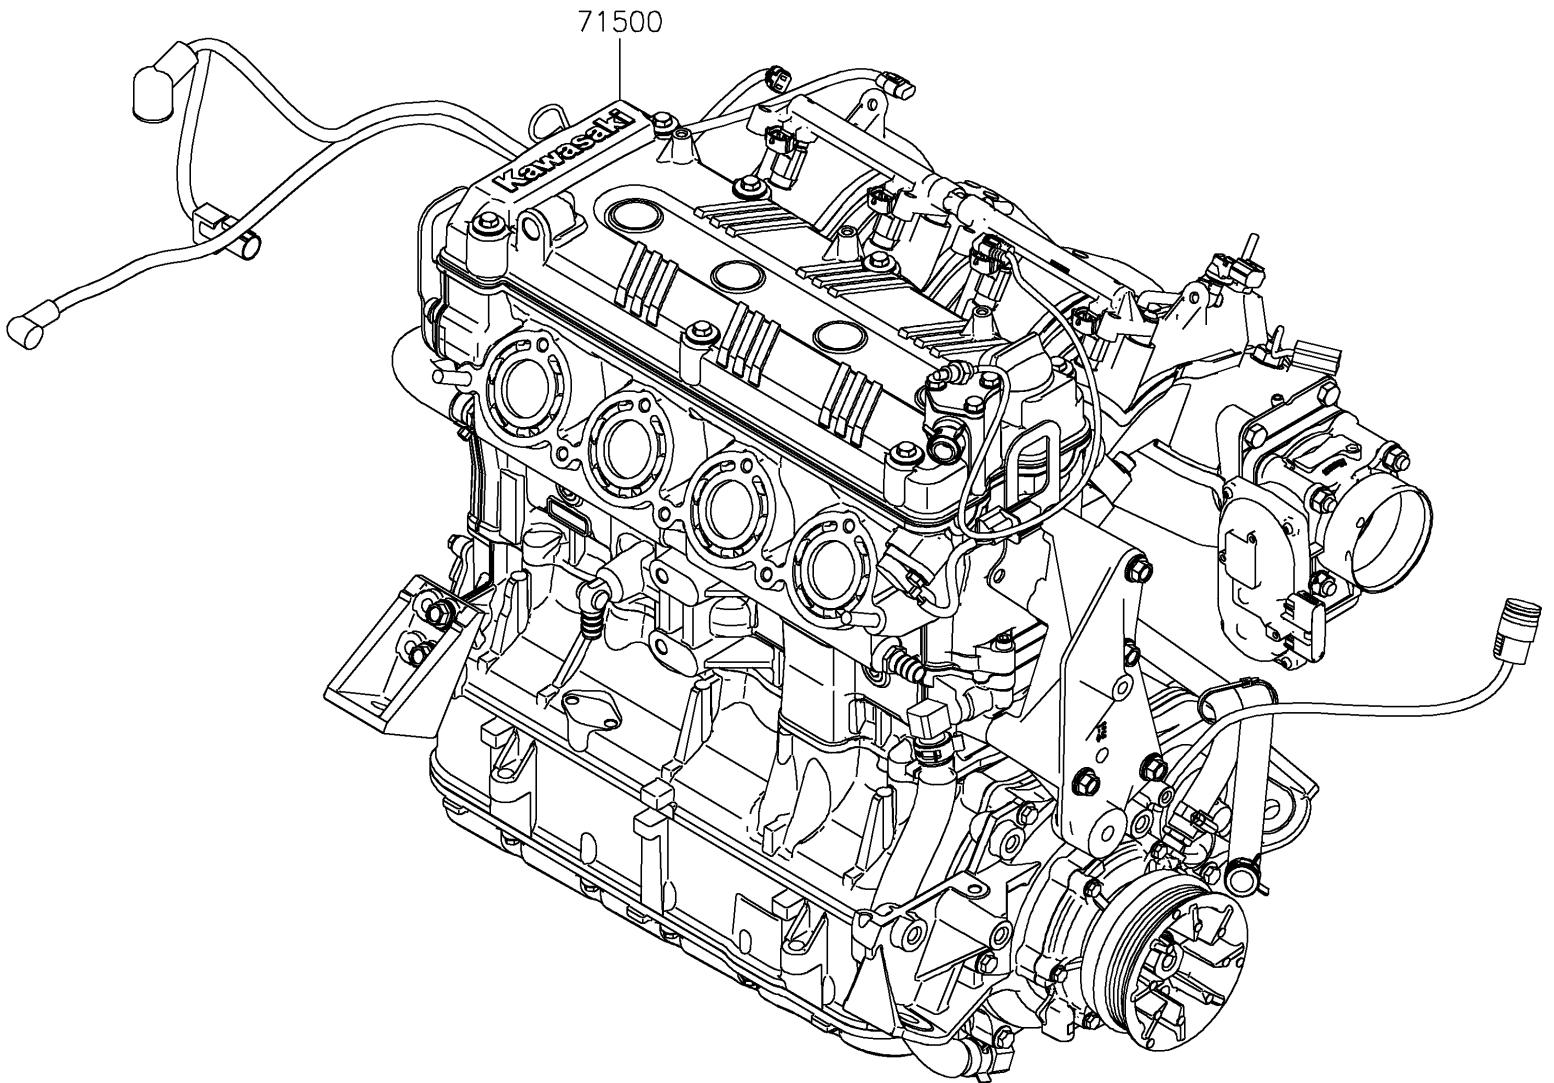

2024 JET SKI[®] ULTRA[®] 310LX PARTS DIAGRAM

Engine Assembly(Only USA, CAN and PHL)

F3890

2024 JET SKI® ULTRA® 310LX PARTS LIST

Engine Assembly(Only USA, CAN and PHL)

ITEM NAME	PART NUMBER	QUANTITY
ENGINE-ASSY-1500 (Ref # 71500)	71500-0138-EL	1