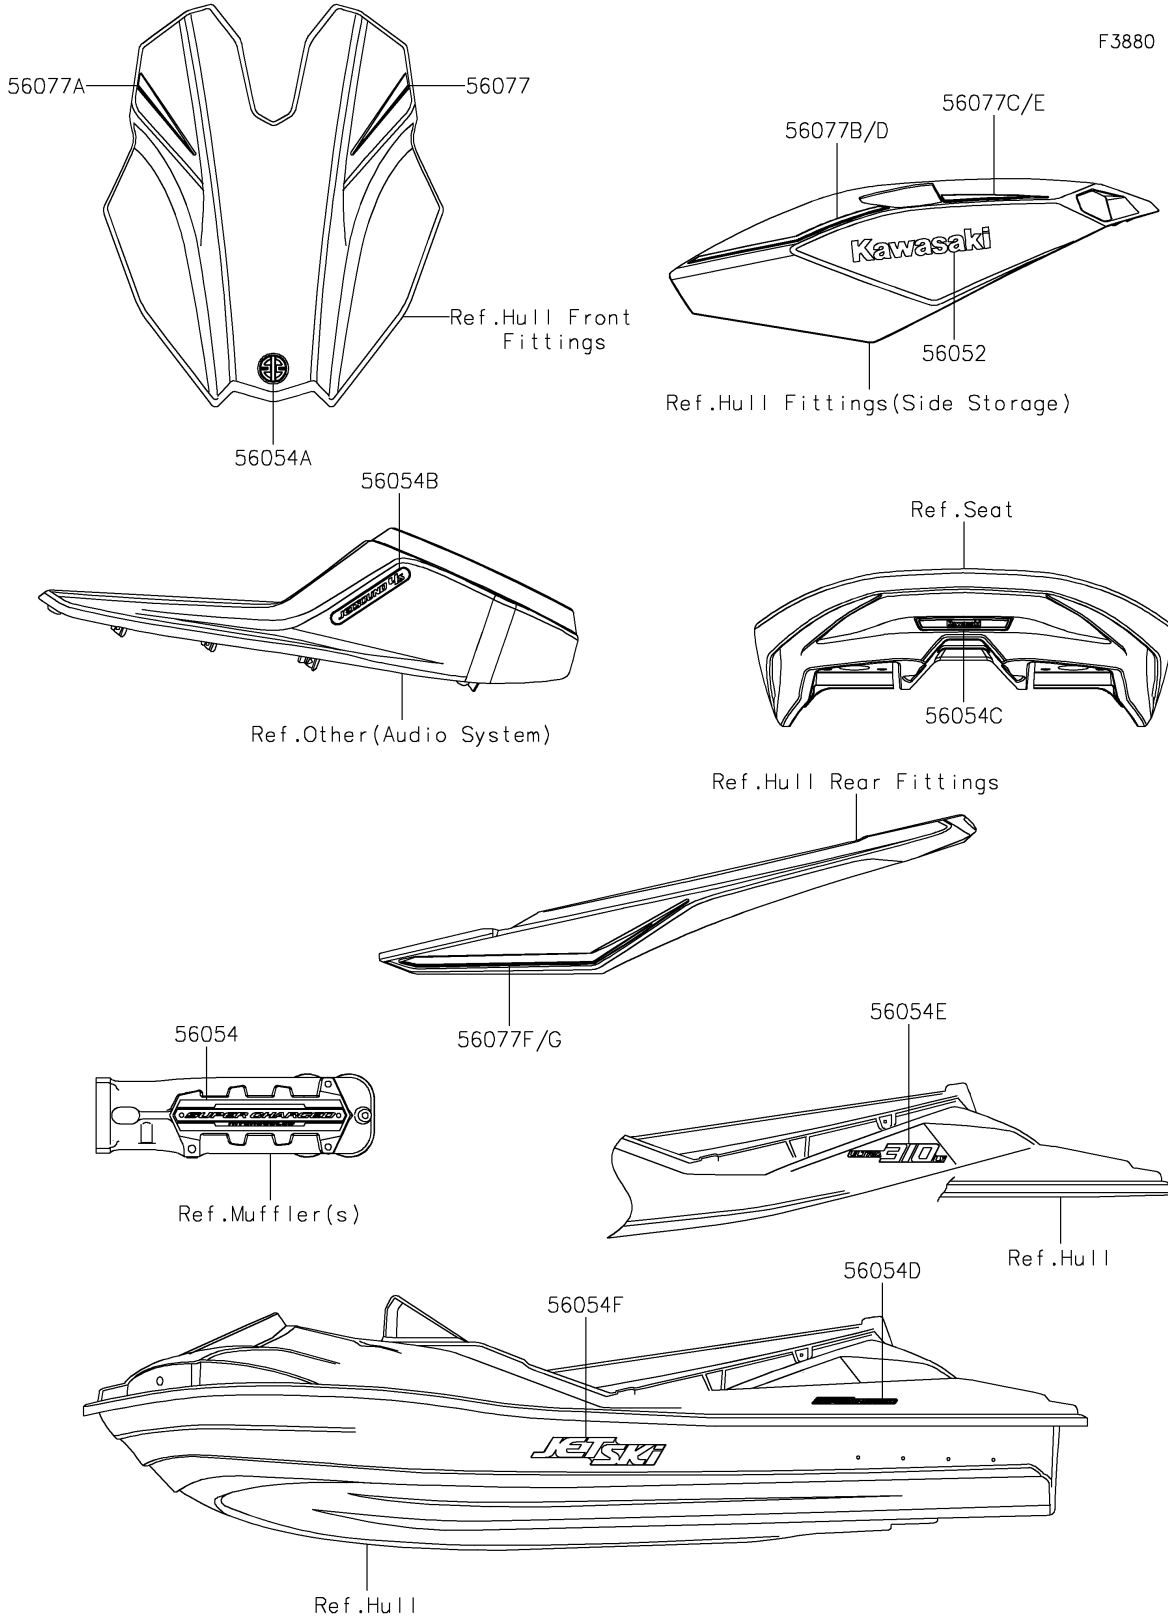

2025 JET SKI® ULTRA® 310LX PARTS DIAGRAM

Decals

2025 JET SKI® ULTRA® 310LX PARTS LIST

Decals

ITEM NAME	PART NUMBER	QUANTITY
MARK,KAWASAKI (Ref # 56052)	56052-0866	2
MARK,SUPER CHARGED (Ref # 56054)	56054-1334	1
MARK,HATCH COVER,RIVER (Ref # 56054A)	56054-2918	1
MARK,UPP CASE,JETSOUND (Ref # 56054B)	56054-3778	2
MARK,RR GRIP,KAWASAKI (Ref # 56054C)	56054-3927	1
MARK,DECK,SUPERCHARGED (Ref # 56054D)	56054-3977	2
MARK,DECK,ULTRA310LX (Ref # 56054E)	56054-4000	2
MARK,HULL,JETSKI (Ref # 56054F)	56054-4002	2
PATTERN,HATCH COVER,LH (Ref # 56077)	56077-0412	1
PATTERN,HATCH COVER,RH (Ref # 56077A)	56077-0413	1
PATTERN,SIDE COVER,FR,LH (Ref # 56077B)	56077-0414	1
PATTERN,SIDE COVER,RR,LH (Ref # 56077C)	56077-0415	1
PATTERN,SIDE COVER,FR,RH (Ref # 56077D)	56077-0416	1
PATTERN,SIDE COVER,RR,RH (Ref # 56077E)	56077-0417	1
PATTERN,SIDE COVER,LH (Ref # 56077F)	56077-0418	1
PATTERN,SIDE COVER,RH (Ref # 56077G)	56077-0419	1