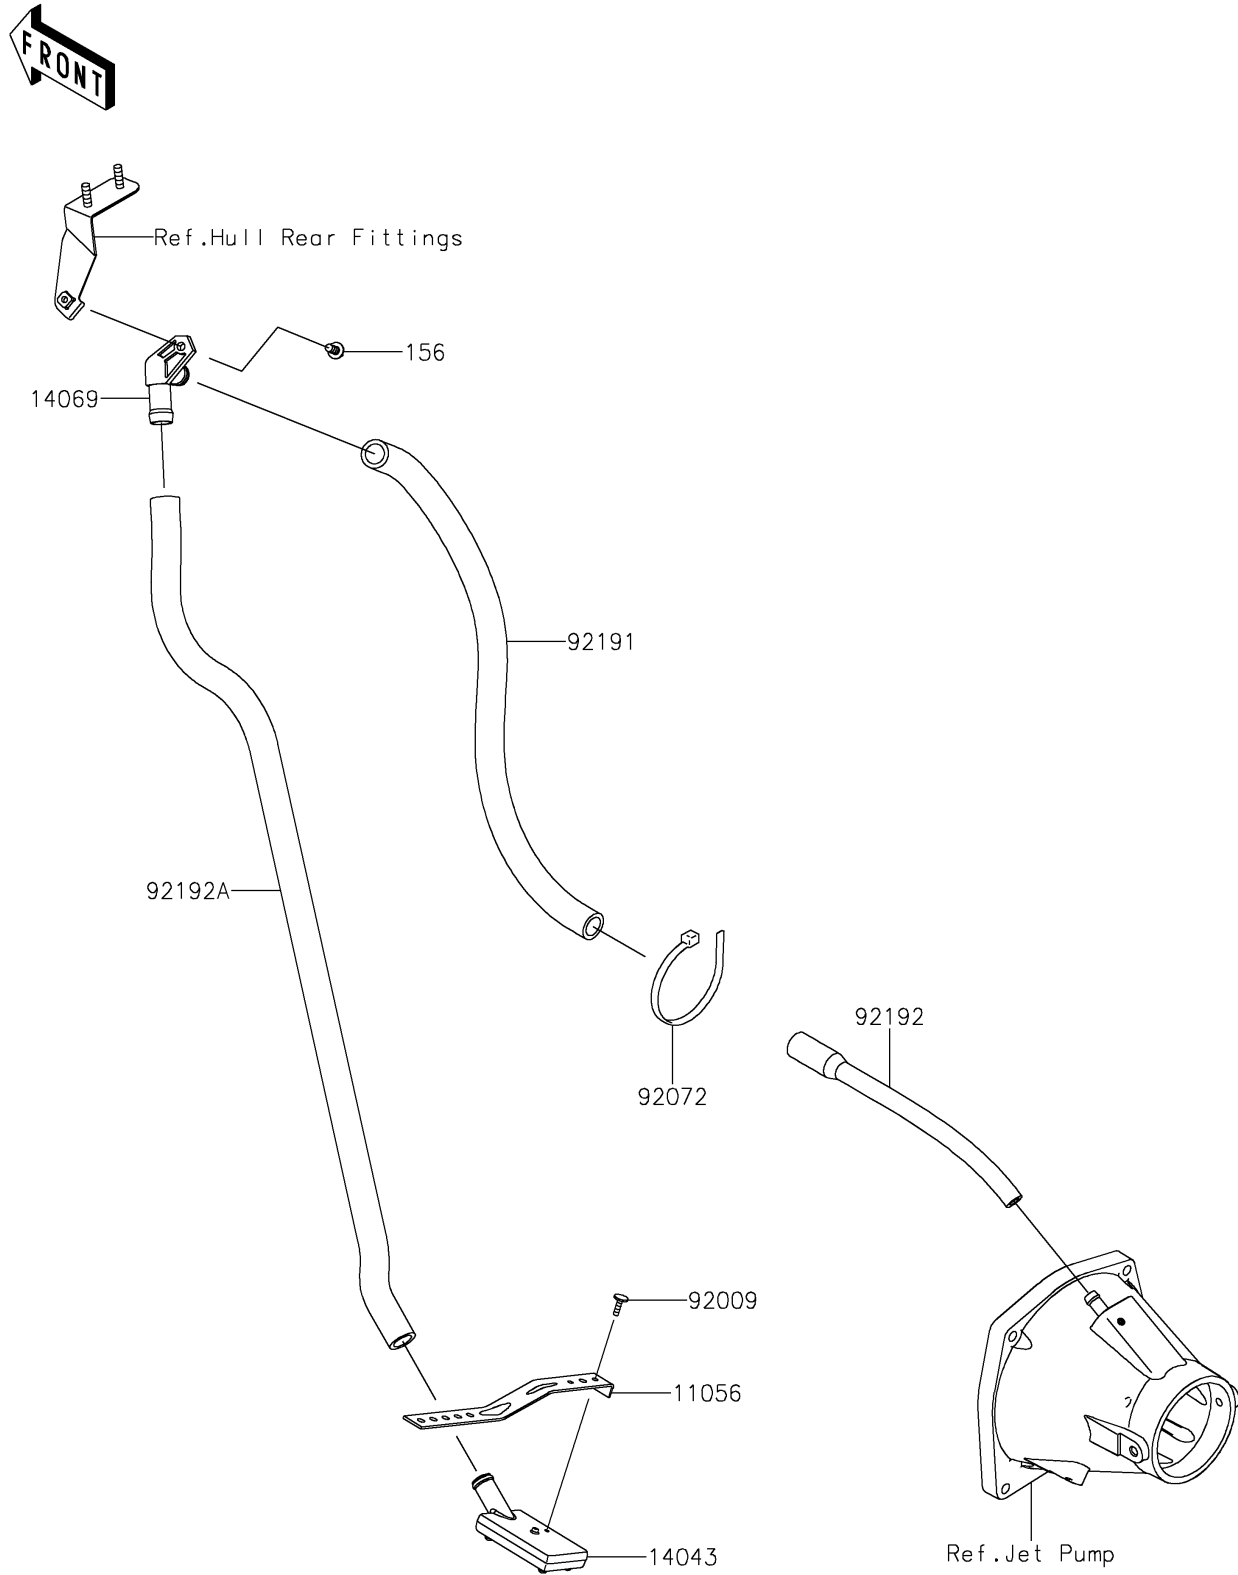

2025 JET SKI® ULTRA® 310LX

PARTS DIAGRAM

Bilge System

F3145

2025 JET SKI® ULTRA® 310LX

PARTS LIST

Bilge System

ITEM NAME	PART NUMBER	QUANTITY
BRACKET,LH&RH (Ref # 11056)	11056-3721	1
FILTER (Ref # 14043)	14043-3711	1
BREATHER (Ref # 14069)	14069-3708	1
SCREW,TAPPING,4X14 (Ref # 92009)	92009-3762	1
BAND,L=188.85 (Ref # 92072)	92072-0105	1
TUBE,FILTER-BREATHER (Ref # 92191)	92191-3989	1
TUBE,HULL-NOZZLE (Ref # 92192)	92192-3753	1
TUBE,FILTER-BREATHER (Ref # 92192A)	92192-3755	1
BOLT-WP,6X16 (Ref # 156)	156R0616	1