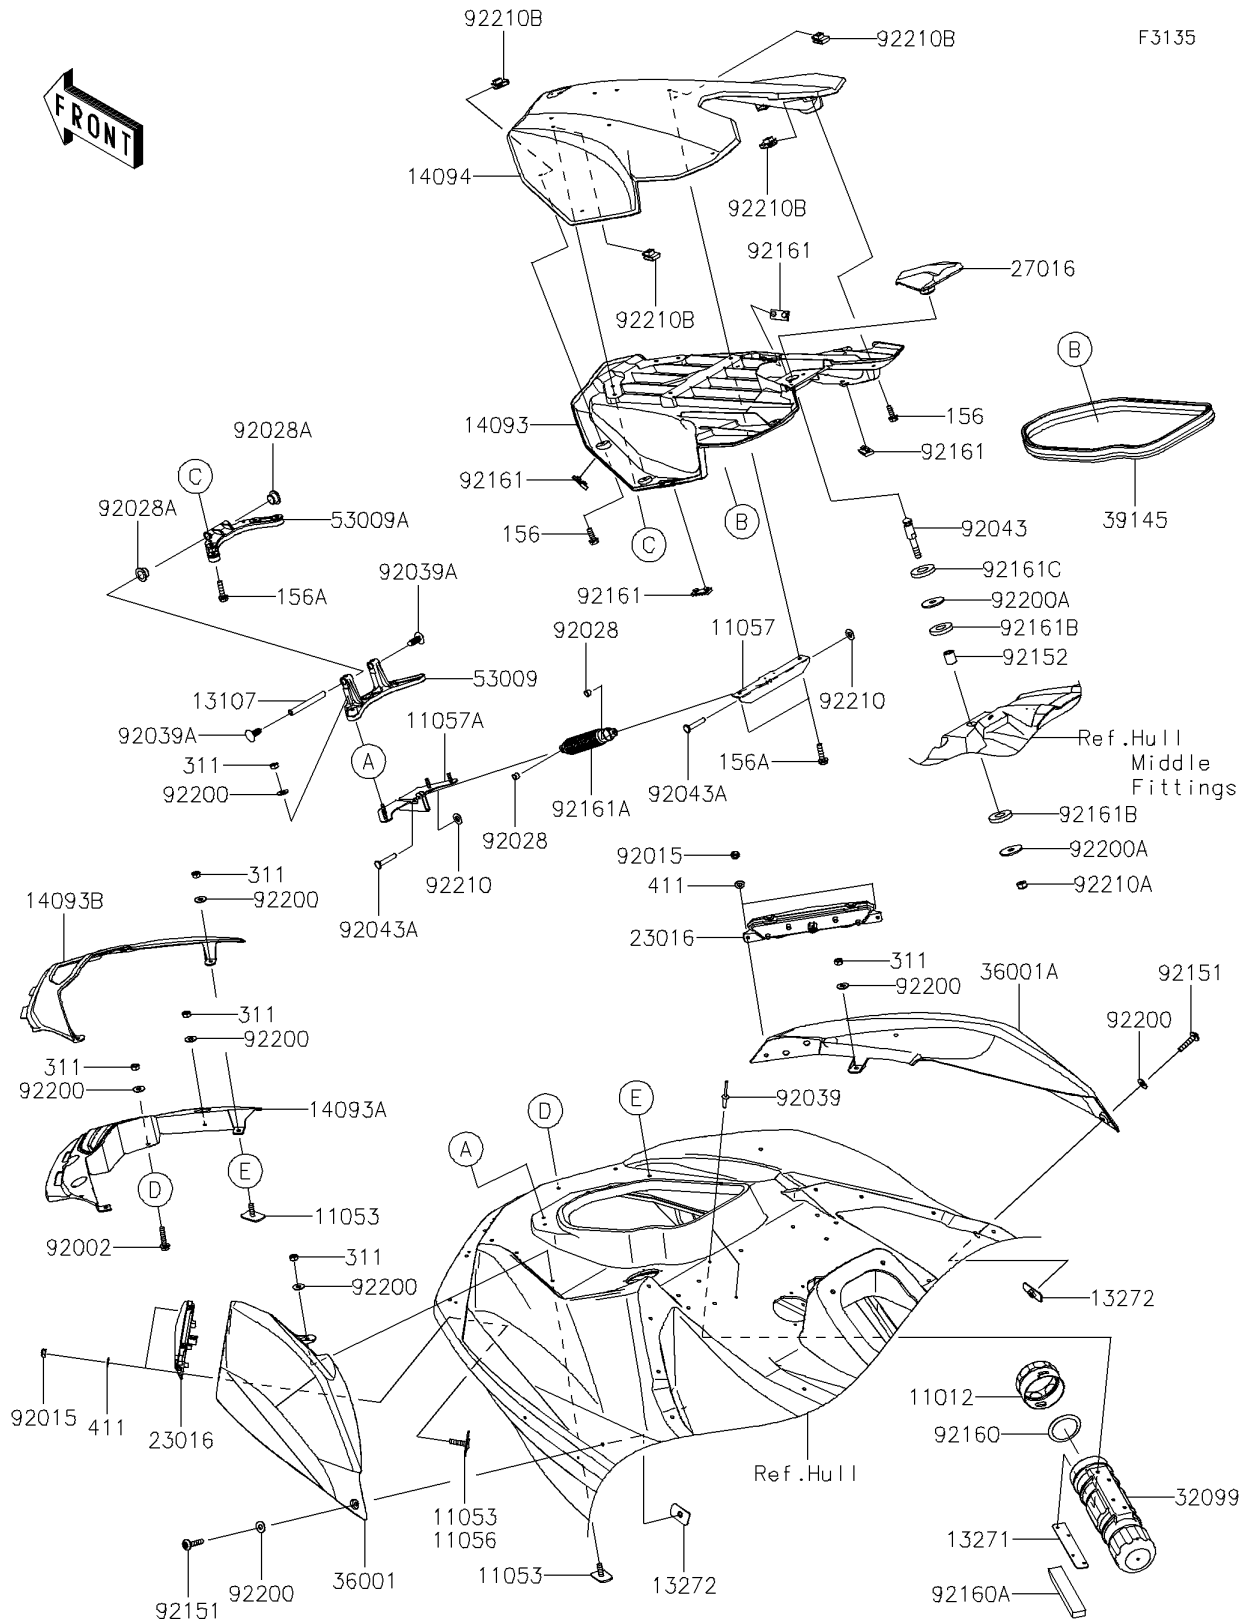

2025 JET SKI® ULTRA® 310LX PARTS DIAGRAM

Hull Front Fittings

2025 JET SKI® ULTRA® 310LX PARTS LIST

Hull Front Fittings

ITEM NAME	PART NUMBER	QUANTITY
CAP,FIRE EXTINGUISHER (Ref # 11012)	11012-3766	1
BRACKET (Ref # 11053)	11053-3776	6
BRACKET (Ref # 11056)	11056-3724	4
BRACKET (Ref # 11057)	11057-7383	1
BRACKET (Ref # 11057A)	11057-7389	1
SHAFT,FRONT HINGE (Ref # 13107)	13107-3802	1
PLATE,FIRE EXTINGUISHER (Ref # 13271)	13271-3775	1
PLATE (Ref # 13272)	13272-3861	2
COVER,FR HATCH,IN (Ref # 14093)	14093-1167	1
COVER,FR,TOP,INNER (Ref # 14093A)	14093-1170	1
COVER,FR,TOP (Ref # 14093B)	14093-1287	1
COVER,FR HATCH,M.G.S.D.GREEN (Ref # 14094)	14094-0267-72Q	1
LAMP-ASSY,LED,CLEAR (Ref # 23016)	23016-0677	2
LOCK-ASSY,HATCH (Ref # 27016)	27016-0101	1
CASE,FIRE EXTINGUISHER (Ref # 32099)	32099-3769	1
COVER-SIDE,FR,LH,M.G.S.D.GREEN (Ref # 36001)	36001-0749-72Q	1
COVER-SIDE,FR,RH,M.G.S.D.GREEN (Ref # 36001A)	36001-0750-72Q	1
TRIM-SEAL,FR HATCH,IN (Ref # 39145)	39145-0776	1
HINGE,DECK SIDE (Ref # 53009)	53009-0306	1
HINGE,HATCH SIDE (Ref # 53009A)	53009-0307	1
BOLT,6X30 (Ref # 92002)	92002-3726	2
NUT,LOCK,6MM (Ref # 92015)	92015-3766	4
BUSHING (Ref # 92028)	92028-3765	2
BUSHING (Ref # 92028A)	92028-3770	2
RIVET (Ref # 92039)	92039-3783	2
RIVET (Ref # 92039A)	92039-3788	2
PIN (Ref # 92043)	92043-0754	1
PIN,6X33 (Ref # 92043A)	92043-3748	2
BOLT,SOCKET,6X30 (Ref # 92151)	92151-1605	2