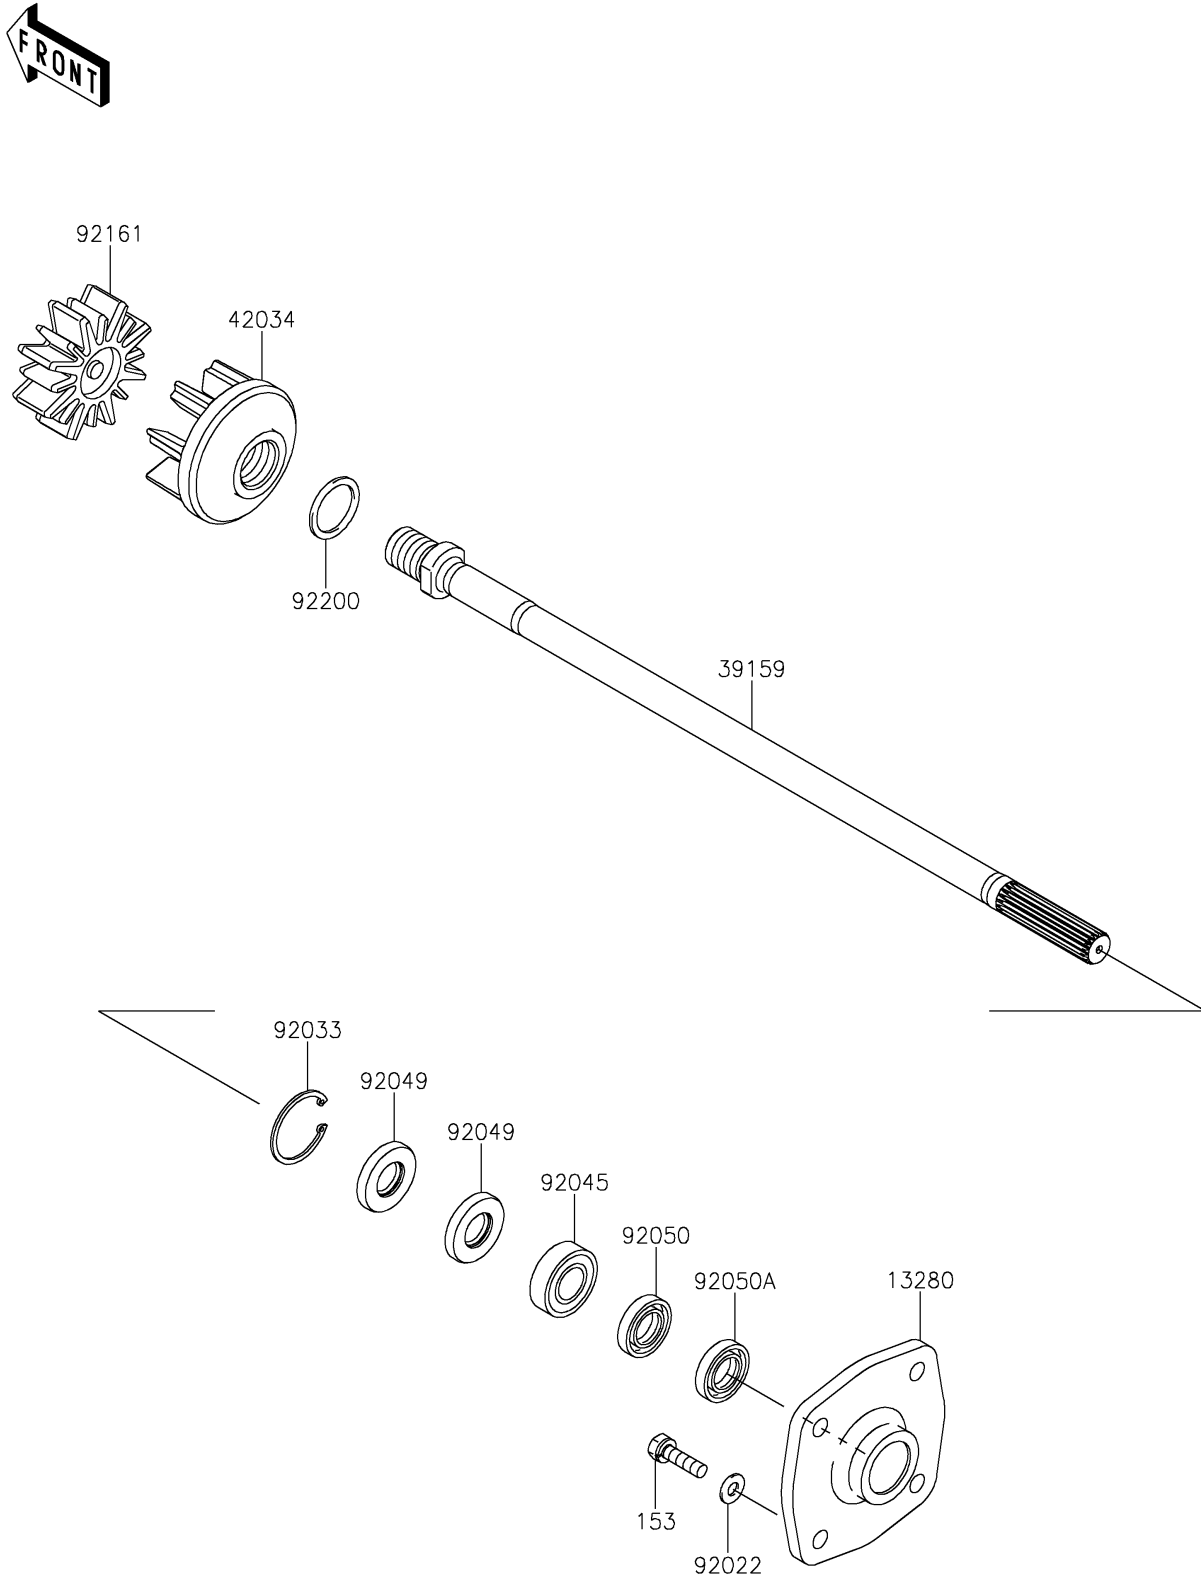

2025 JET SKI® ULTRA® 310LX PARTS DIAGRAM

Drive Shaft

E3134

2025 JET SKI® ULTRA® 310LX PARTS LIST

Drive Shaft

ITEM NAME	PART NUMBER	QUANTITY
HOLDER (Ref # 13280)	13280-3756	1
SHAFT-DRIVE (Ref # 39159)	39159-0044	1
COUPLING (Ref # 42034)	42034-3720	1
WASHER,8.2X18X1.5 (Ref # 92022)	92022-1964	4
RING-SNAP,42MM (Ref # 92033)	92033-3713	1
BEARING-BALL,60042RD (Ref # 92045)	92045-3705	1
SEAL-OIL,S620426 (Ref # 92049)	92049-3707	2
SEAL-OIL,SCY20368 (Ref # 92050)	92050-502	1
SEAL-OIL,SC20367 (Ref # 92050A)	92050-503	1
DAMPER,COUPLING (Ref # 92161)	92161-3797	1
WASHER,30.5X38X2 (Ref # 92200)	92200-3809	1
BOLT-WS-SMALL,8X30 (Ref # 153)	153R0830	4