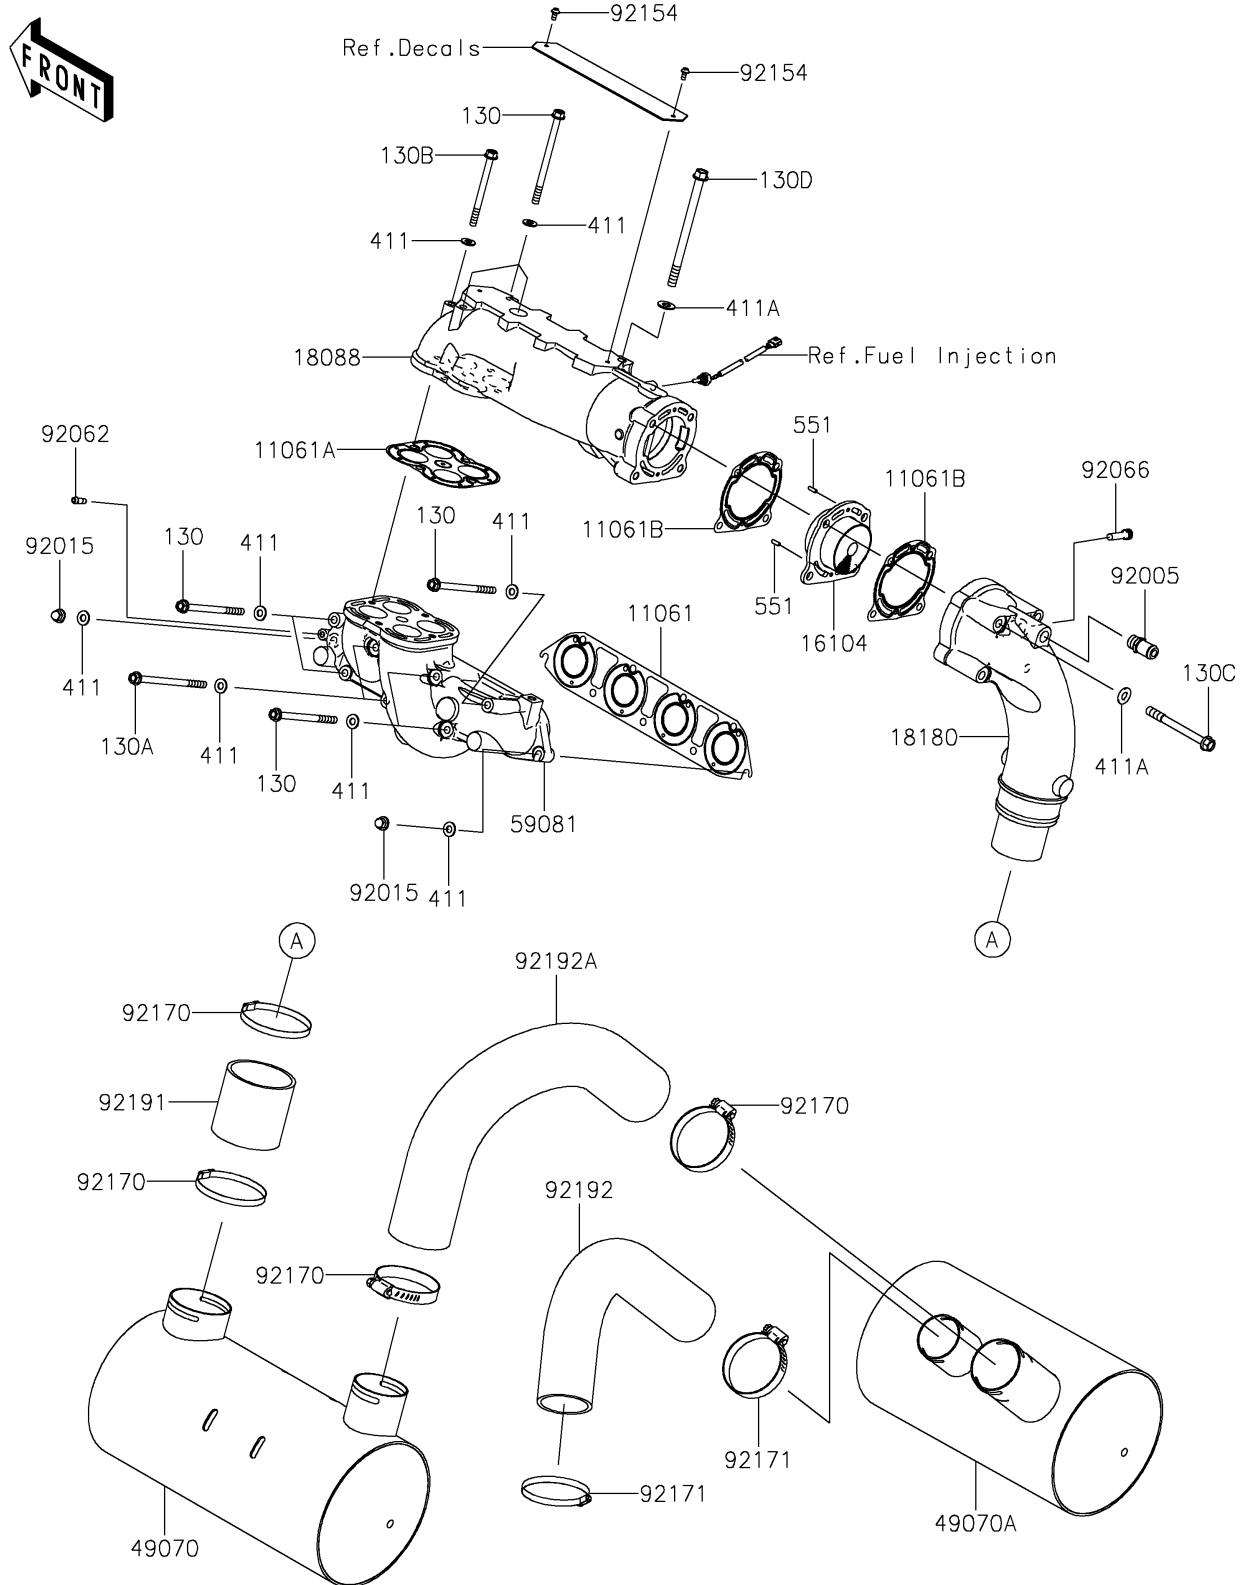

2024 JET SKI® ULTRA® 310LX

PARTS DIAGRAM

Muffler(s)

E1140

2024 JET SKI® ULTRA® 310LX

PARTS LIST

Muffler(s)

ITEM NAME	PART NUMBER	QUANTITY
GASKET,MANIFOLD EXHAUST (Ref # 11061)	11061-3742	1
GASKET,PIPE EXHAUST (Ref # 11061A)	11061-3762	1
GASKET,MUFFLER (Ref # 11061B)	11061-3768	2
FILTER-COMP,MUFFLER (Ref # 16104)	16104-0012	1
PIPE-EXHAUST (Ref # 18088)	18088-3730	1
BODY-MUFFLER (Ref # 18180)	18180-0825	1
MUFFLER-COMP,1ST (Ref # 49070)	49070-0749	1
MUFFLER-COMP,2ND (Ref # 49070A)	49070-0750	1
MANIFOLD-EXHAUST (Ref # 59081)	59081-3744	1
FITTING (Ref # 92005)	92005-0728	1
NUT,CAP,8MM (Ref # 92015)	92015-1371	2
NOZZLE (Ref # 92062)	92062-0562	1
PLUG,FILTER STOPPER (Ref # 92066)	92066-0764	1
BOLT,SOCKET,5X10 (Ref # 92154)	92154-0211	2
CLAMP (Ref # 92170)	92170-3764	4
CLAMP (Ref # 92171)	92171-3715	2
TUBE,PIPE EX-MUFFLER (Ref # 92191)	92191-3986	1
TUBE,2ND-TAIL PIPE (Ref # 92192)	92192-3762	1
TUBE,1ST-2ND (Ref # 92192A)	92192-3860	1
BOLT-FLANGED,8X120 (Ref # 130)	130CD08120	8
BOLT-FLANGED,8X140 (Ref # 130A)	130CD08140	2
BOLT-FLANGED,8X95 (Ref # 130B)	130CD0895	1
BOLT-FLANGED,10X100 (Ref # 130C)	130CD10100	4
BOLT-FLANGED,10X150 (Ref # 130D)	130CD10150	1
WASHER-PLAIN,8MM (Ref # 411)	411S0800	13
WASHER-PLAIN,10MM (Ref # 411A)	411S1000	5
PIN-DOWEL (Ref # 551)	551R0412	2