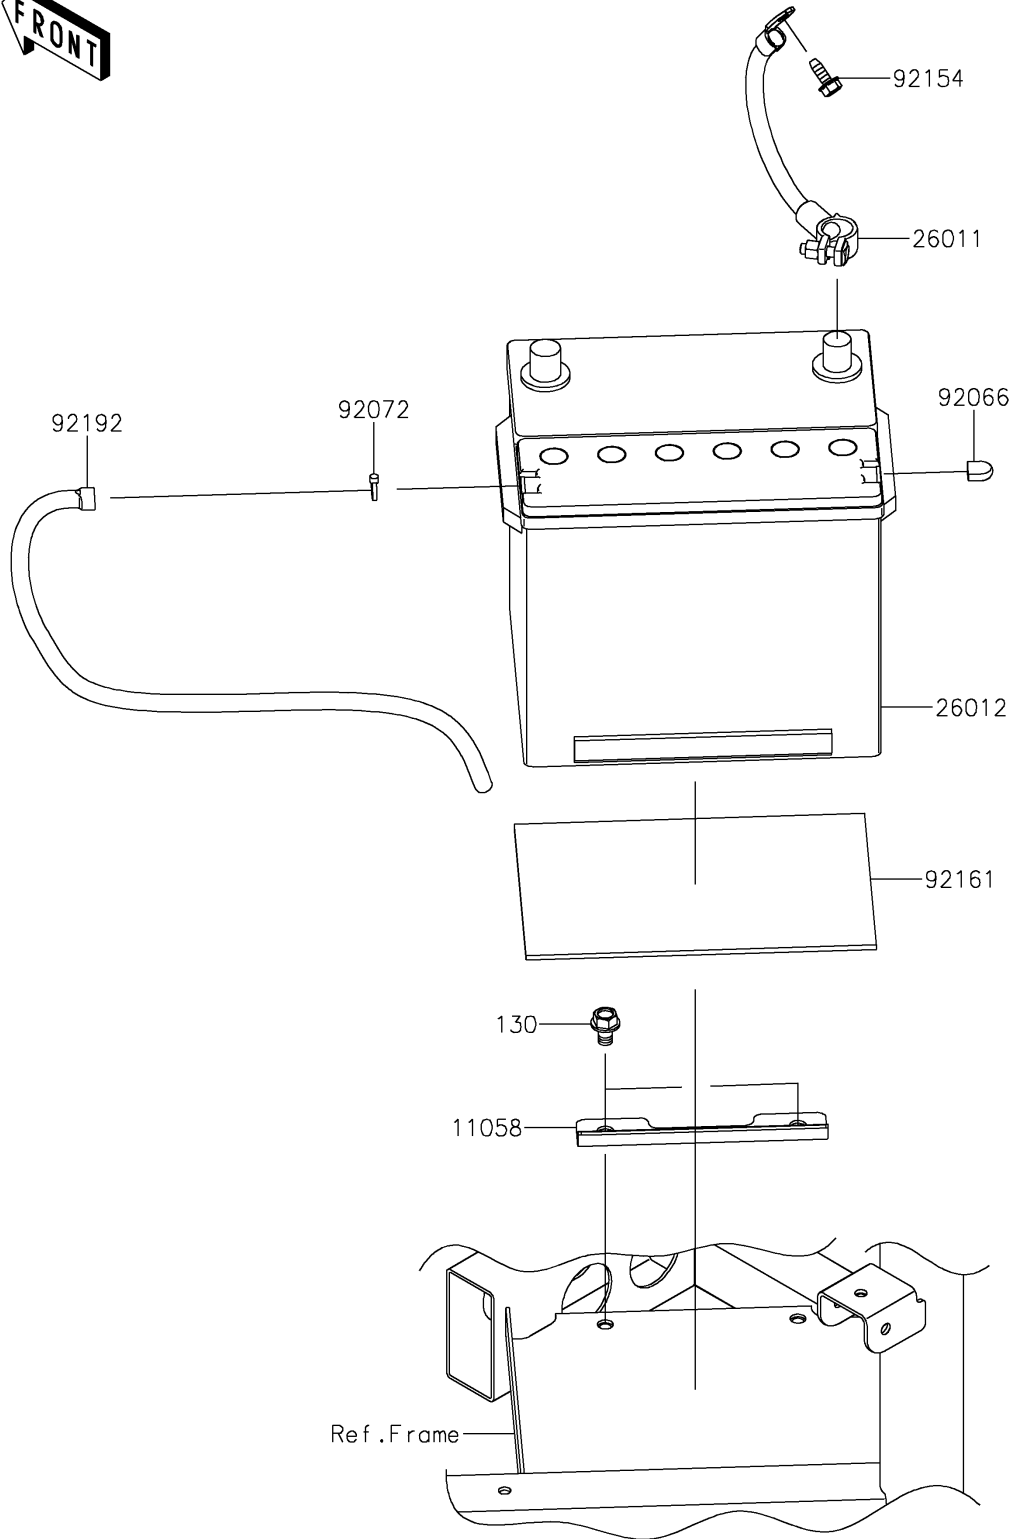

# 2025 Ridge XR Deluxe HVAC PARTS DIAGRAM

Battery

F2761

### Battery

ITEM NAME	PART NUMBER	QUANTITY
BRACKET,BATTERY (Ref # 11058)	11058-0790	1
WIRE-LEAD,BATTERY(-) (Ref # 26011)	26011-1871	1
BATTERY,12V 32AH (Ref # 26012)	26012-0619	1
PLUG,BREATHER (Ref # 92066)	92066-1592	1
BAND,92X2.4 (Ref # 92072)	92072-0791	1
BOLT,FLANGED,6X16 (Ref # 92154)	92154-0551	1
DAMPER (Ref # 92161)	92161-0578	1
TUBE,BREATHER,7X10X450 (Ref # 92192)	92192-1694	1
BOLT-FLANGED,8X12 (Ref # 130)	130BA0812	2