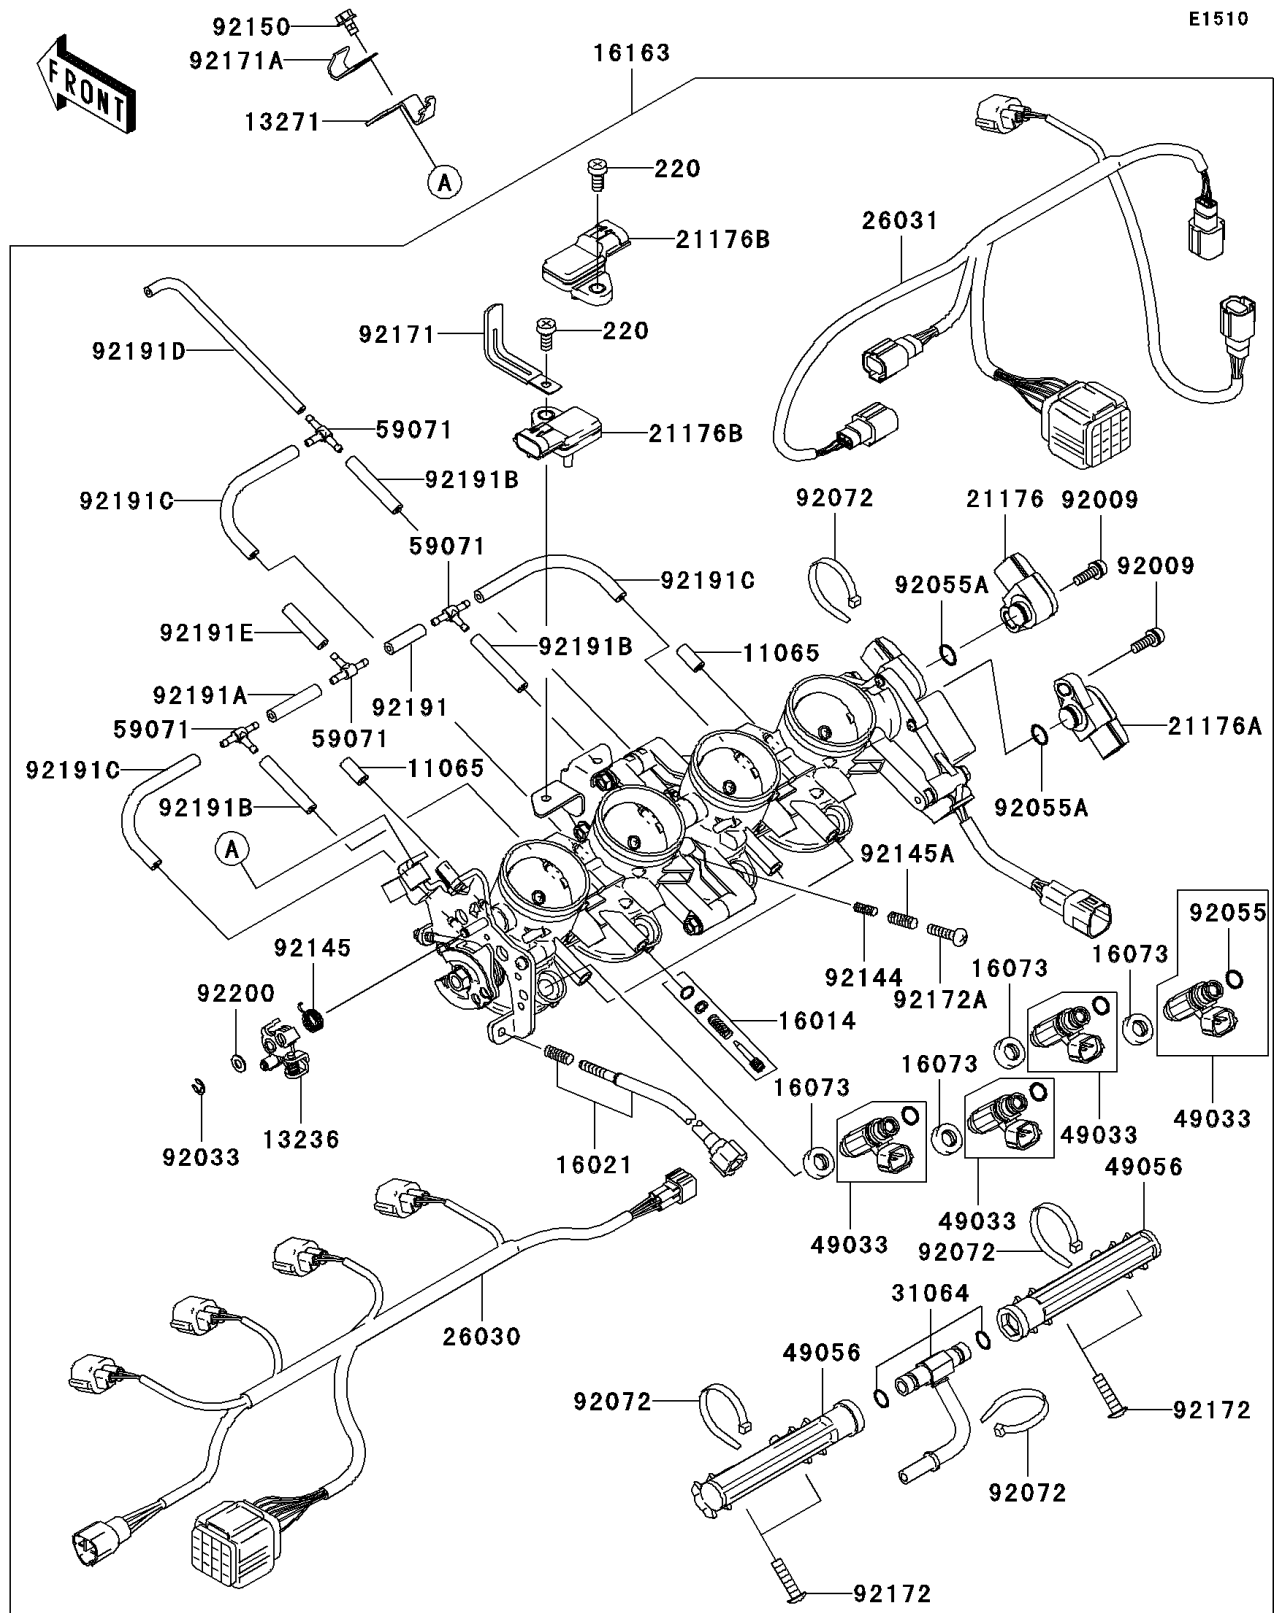

## 2004 Ninja® ZX™-6R PARTS DIAGRAM

Throttle

## 2004 Ninja® ZX™-6R PARTS LIST

Throttle

ITEM NAME	PART NUMBER	QUANTITY
SCREW-PAN-CROS,6X12 (Ref # 220)	220C0612	1
CAP (Ref # 11065)	11065-0018	1
LEVER-COMP,FAST IDLE (Ref # 13236)	13236-0014	1
PLATE (Ref # 13271)	13271-0098	1
SCREW-PILOT AIR (Ref # 16014)	16014-0002	1
SCREW-THROTTLE STOP (Ref # 16021)	16021-0001	1
INSULATOR (Ref # 16073)	16073-3707	1
THROTTLE-ASSY (Ref # 16163)	16163-1120	1
SENSOR,TPS (Ref # 21176)	21176-0001	1
SENSOR,TPS (Ref # 21176A)	21176-0002	1
SENSOR,PRESSURE (Ref # 21176B)	21176-0058	1
HARNESS (Ref # 26030)	26030-1998	1
HARNESS (Ref # 26031)	26031-1081	1
PIPE-COMP,FUEL (Ref # 31064)	31064-0002	1
NOZZLE-INJECTION (Ref # 49033)	49033-1059	1
PIPE-INJECTION (Ref # 49056)	49056-0001	1
JOINT,3WAY,T (Ref # 59071)	59071-3752	1
SCREW,THROTTLE SENSOR (Ref # 92009)	92009-1981	1
RING-SNAP,FAST IDLE (Ref # 92033)	92033-0004	1
RING-O,INJECTION NOZZLE (Ref # 92055)	92055-1622	1
RING-O (Ref # 92055A)	92055-1671	1
BAND,SUB-HARNESS (Ref # 92072)	92072-0012	1
SPRING (Ref # 92144)	92144-1451	1
SPRING,FAST IDLE (Ref # 92145)	92145-0054	1
SPRING,THROTTLE SYNCRO (Ref # 92145A)	92145-0055	1
BOLT,5X8 (Ref # 92150)	92150-1406	1
CLAMP (Ref # 92171)	92171-0112	1
CLAMP (Ref # 92171A)	92171-1539	1
SCREW,PIPE INJECTION (Ref # 92172)	92172-0064	1

## 2004 Ninja® ZX™-6R PARTS LIST

Throttle

ITEM NAME	PART NUMBER	QUANTITY
SCREW,THROTTLE SYNCRO (Ref # 92172A)	92172-0065	1
TUBE,3X7X25 (Ref # 92191)	92191-0020	1
TUBE,3X7X35 (Ref # 92191A)	92191-0021	1
TUBE,3X7X40 (Ref # 92191B)	92191-0022	1
TUBE,3X7X100 (Ref # 92191C)	92191-0023	1
TUBE,3X7X153 (Ref # 92191D)	92191-0024	1
TUBE,3X7X30 (Ref # 92191E)	92191-0025	1
WASHER,FAST IDLE (Ref # 92200)	92200-0033	1