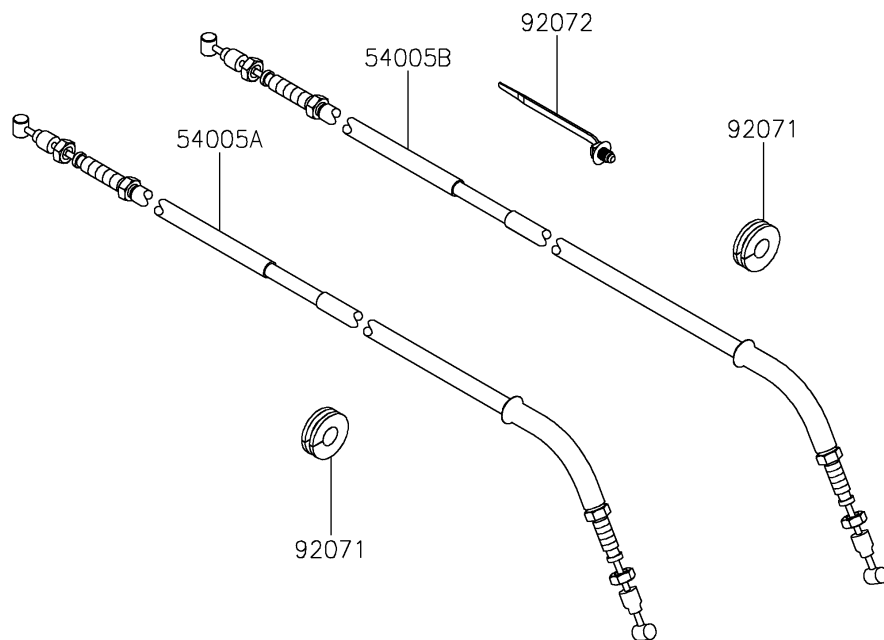

2025 Ridge XR Deluxe HVAC PARTS DIAGRAM

Cables

F2540

2025 Ridge XR Deluxe HVAC PARTS LIST

Cables

ITEM NAME	PART NUMBER	QUANTITY
CABLE-BRAKE,PARKING,FR (Ref # 54005)	54005-0035	1
CABLE-BRAKE,PARKING,LH (Ref # 54005A)	54005-0318	1
CABLE-BRAKE,PARKING,RH (Ref # 54005B)	54005-0319	1
PIN (Ref # 92043)	92043-1039	1
GROMMET (Ref # 92071)	92071-0029	5
BAND,OS170-FT7(BLACK) (Ref # 92072)	92072-1414	3
WASHER-PLAIN,8MM (Ref # 411)	411AA0800	1
PIN-COTTER,2.5X18 (Ref # 550)	550AA2518	1