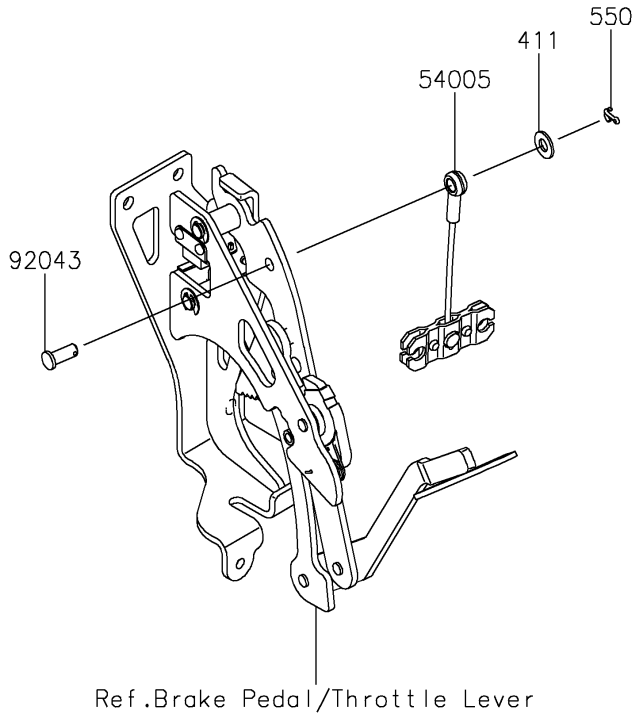

2025 Ridge XR Deluxe HVAC PARTS DIAGRAM

Cables

F2540

2025 Ridge XR Deluxe HVAC PARTS LIST

Cables

ITEM NAME	PART NUMBER	QUANTITY
CABLE-BRAKE,PARKING,FR (Ref # 54005)	54005-0035	1
CABLE-BRAKE,PARKING,LH (Ref # 54005A)	54005-0318	1
CABLE-BRAKE,PARKING,RH (Ref # 54005B)	54005-0319	1
PIN (Ref # 92043)	92043-1039	1
GROMMET (Ref # 92071)	92071-0029	5
BAND,OS170-FT7(BLACK) (Ref # 92072)	92072-1414	3
WASHER-PLAIN,8MM (Ref # 411)	411AA0800	1
PIN-COTTER,2.5X18 (Ref # 550)	550AA2518	1