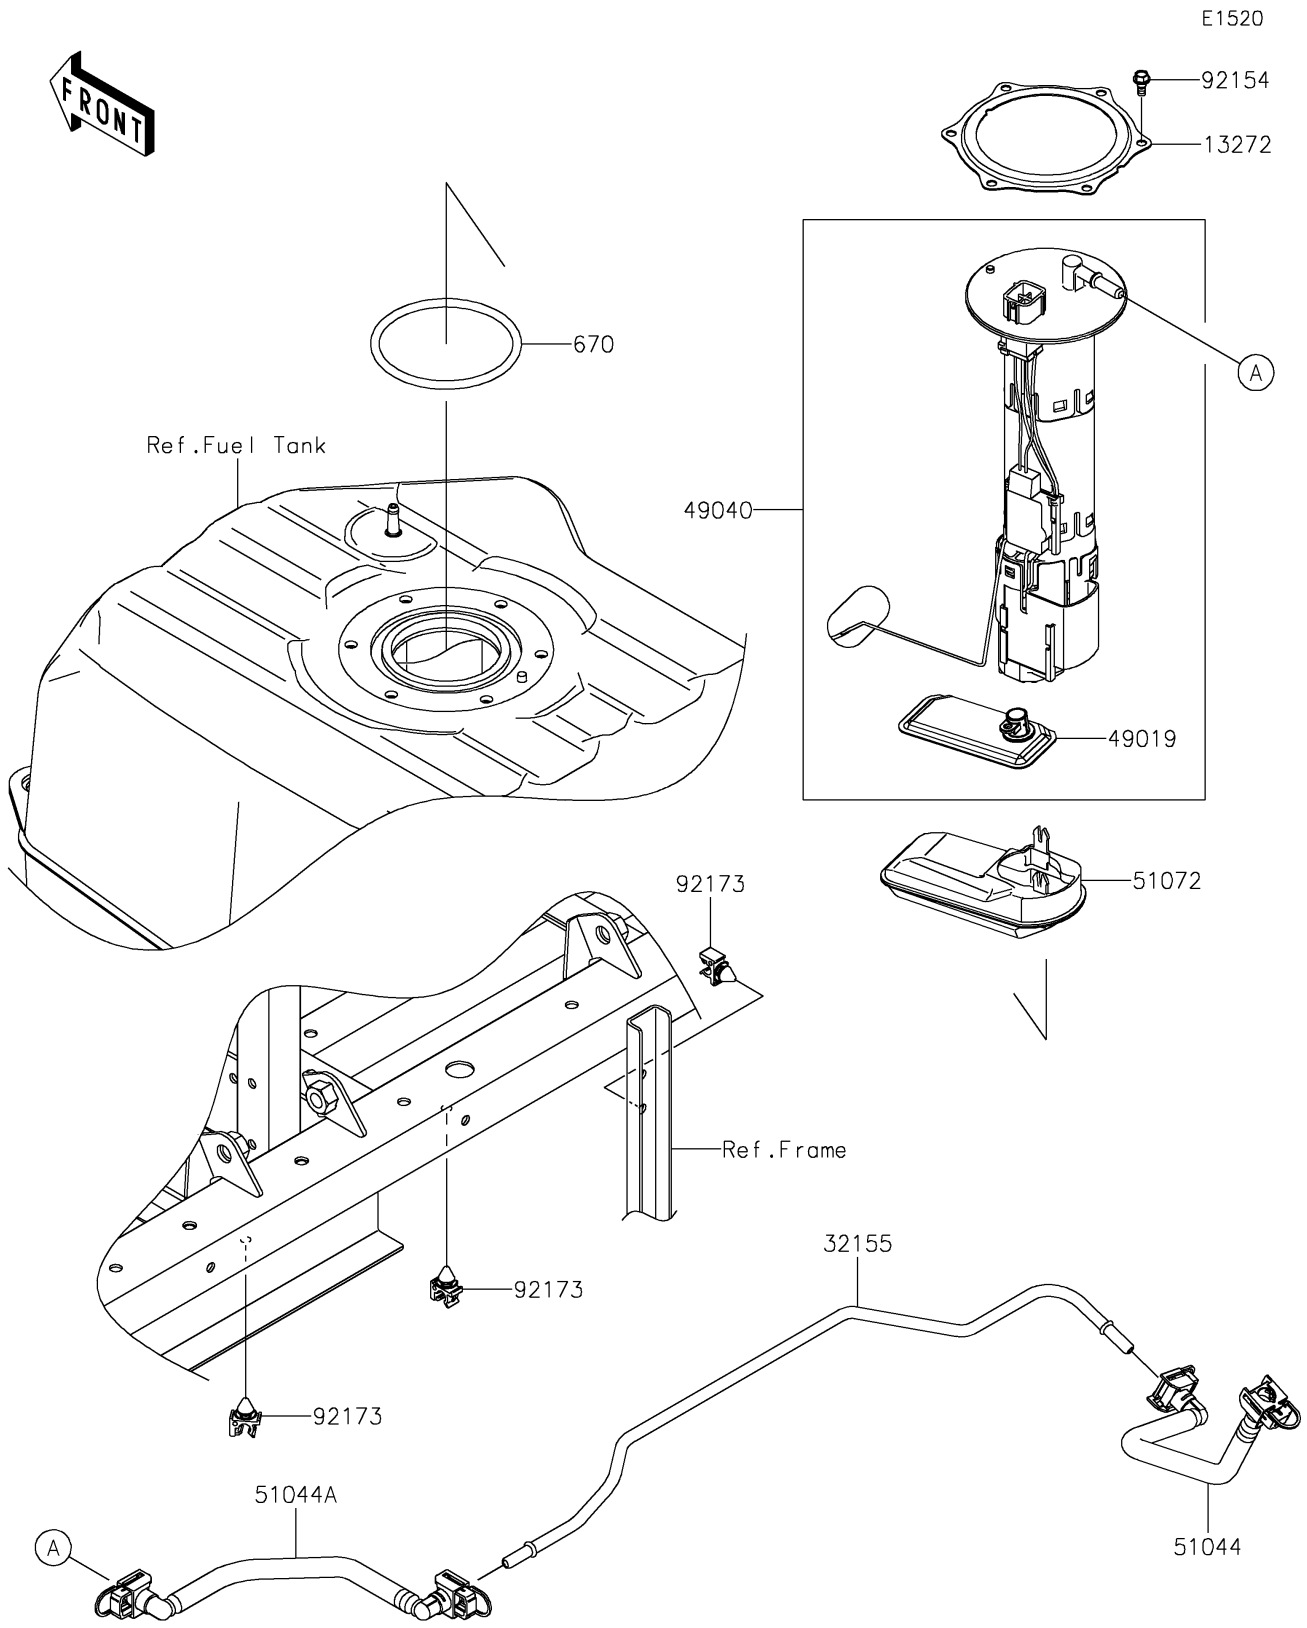

2025 Ridge XR Deluxe HVAC PARTS DIAGRAM

Fuel Pump

2025 Ridge XR Deluxe HVAC PARTS LIST

Fuel Pump

ITEM NAME	PART NUMBER	QUANTITY
PLATE (Ref # 13272)	13272-2500	1
PIPE,FUEL (Ref # 32155)	32155-7458	1
FILTER-FUEL (Ref # 49019)	49019-0034	1
PUMP-FUEL (Ref # 49040)	49040-0828	1
TUBE-ASSY,PIPE-ENGINE (Ref # 51044)	51044-1240	1
TUBE-ASSY,PUMP-PIPE (Ref # 51044A)	51044-1241	1
CHAMBER-FUEL (Ref # 51072)	51072-0008	1
BOLT,FUEL PUMP (Ref # 92154)	92154-1326	6
CLAMP,FUEL PIPE (Ref # 92173)	92173-1213	3
O RING (Ref # 670)	670E5090	1