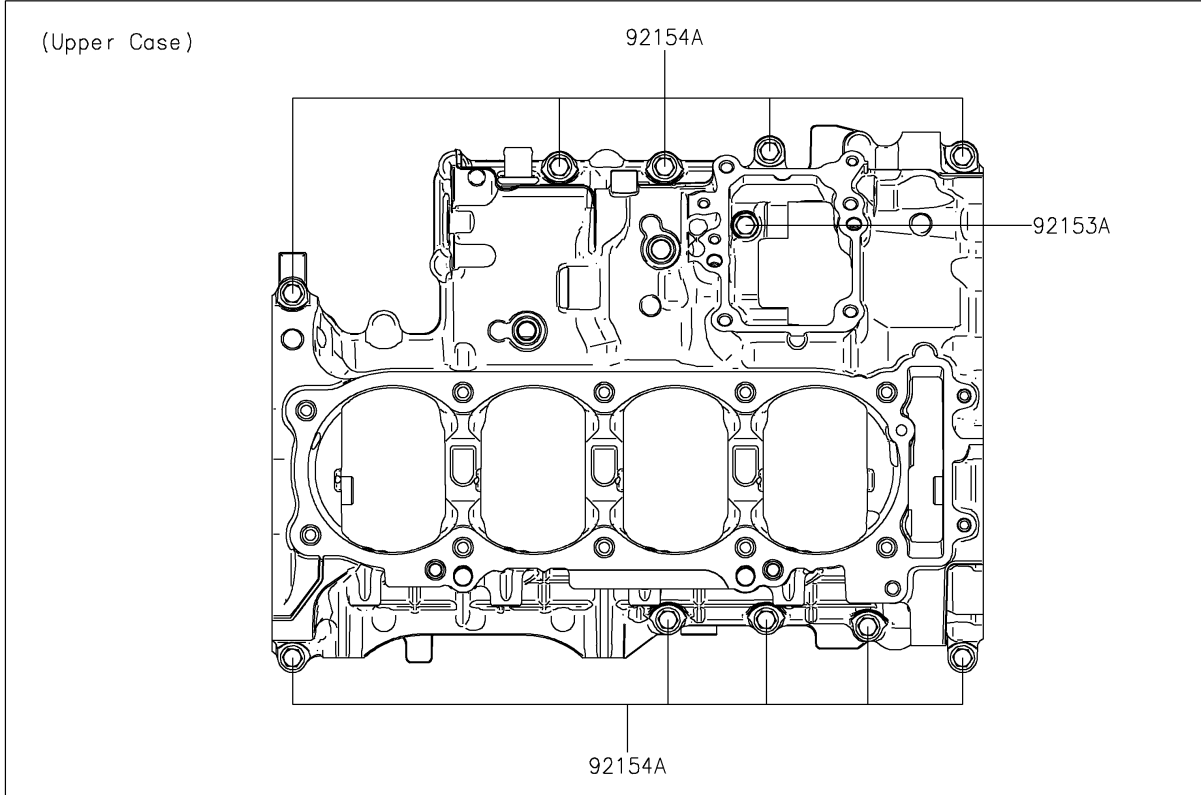

2025 Ridge XR Deluxe HVAC PARTS DIAGRAM

Crankcase Bolt Pattern

E1412

2025 Ridge XR Deluxe HVAC PARTS LIST

Crankcase Bolt Pattern

ITEM NAME	PART NUMBER	QUANTITY
BOLT,FLANGED,7X85 (Ref # 92153)	92153-1043	3
BOLT,FLANGED,7X60 (Ref # 92153A)	92153-1045	1
BOLT,FLANGED,10X100 (Ref # 92154)	92154-1446	10
BOLT,7X35 (Ref # 92154A)	92154-4472	17
WASHER,10.2X18.4X1.8 (Ref # 92200)	92200-0990	10