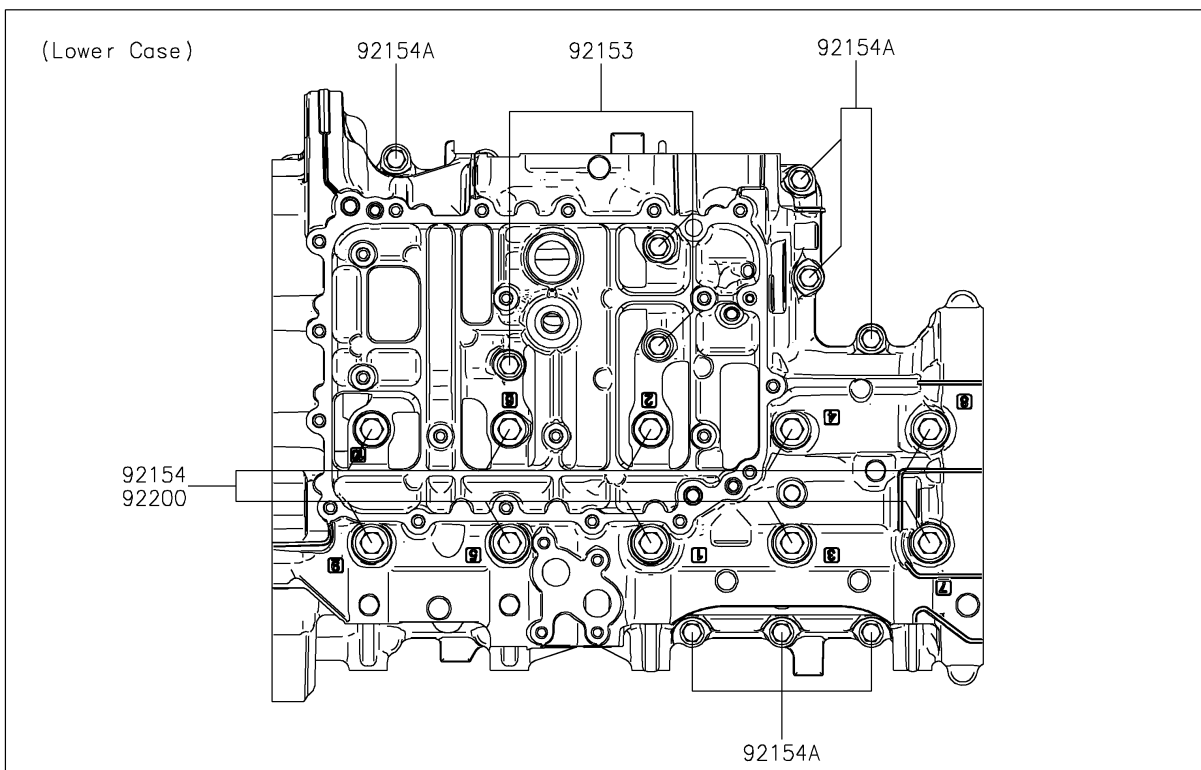

2025 Ridge XR Deluxe HVAC PARTS DIAGRAM

Crankcase Bolt Pattern

E1412

2025 Ridge XR Deluxe HVAC PARTS LIST

Crankcase Bolt Pattern

ITEM NAME	PART NUMBER	QUANTITY
BOLT,FLANGED,7X85 (Ref # 92153)	92153-1043	3
BOLT,FLANGED,7X60 (Ref # 92153A)	92153-1045	1
BOLT,FLANGED,10X100 (Ref # 92154)	92154-1446	10
BOLT,7X35 (Ref # 92154A)	92154-4472	17
WASHER,10.2X18.4X1.8 (Ref # 92200)	92200-0990	10