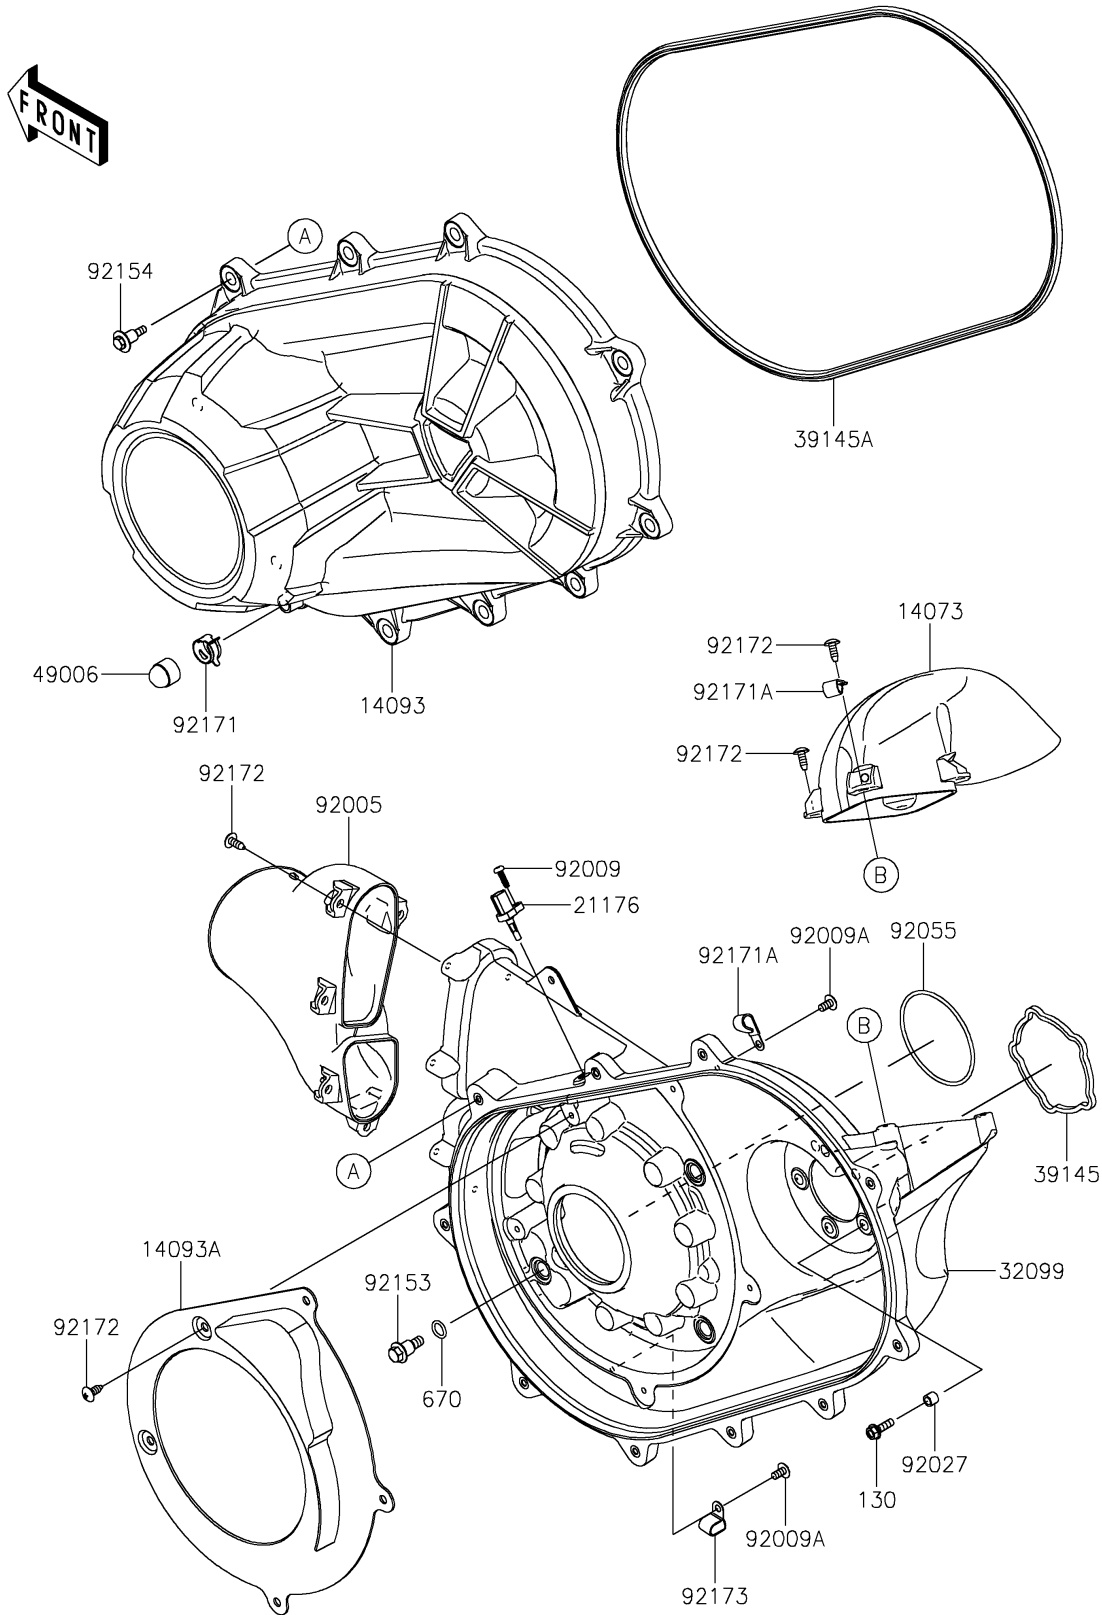

# 2025 Ridge XR Deluxe HVAC PARTS DIAGRAM

Converter Cover

E1393

### Converter Cover

ITEM NAME	PART NUMBER	QUANTITY
DUCT,EXHAUST (Ref # 14073)	14073-1915	1
COVER,CVT (Ref # 14093)	14093-1453	1
COVER,AIR GUIDE (Ref # 14093A)	14093-1454	1
SENSOR,AIR TEMPERATURE (Ref # 21176)	21176-0048	1
CASE,CVT (Ref # 32099)	32099-0829	1
TRIM-SEAL (Ref # 39145)	39145-0714	1
TRIM-SEAL,CVT COVER (Ref # 39145A)	39145-0760	1
BOOT,DRAIN (Ref # 49006)	49006-3718	1
FITTING,INTAKE (Ref # 92005)	92005-1450	1
SCREW,TAPPING,5X16 (Ref # 92009)	92009-1264	1
SCREW,6X12 (Ref # 92009A)	92009-1480	2
COLLAR,6.8X10X8.5 (Ref # 92027)	92027-129	5
RING-O,84.4X3.1 (Ref # 92055)	92055-0916	1
BOLT,8X26.5 (Ref # 92153)	92153-0594	4
BOLT,CVT COVER (Ref # 92154)	92154-1522	10
CLAMP (Ref # 92171)	92171-0329	1
CLAMP (Ref # 92171A)	92171-0739	2
SCREW,6X16 (Ref # 92172)	92172-0284	14
CLAMP (Ref # 92173)	92173-2439	1
BOLT-FLANGED,6X20 (Ref # 130)	130BA0620	5
O RING,12MM (Ref # 670)	670D2012	4