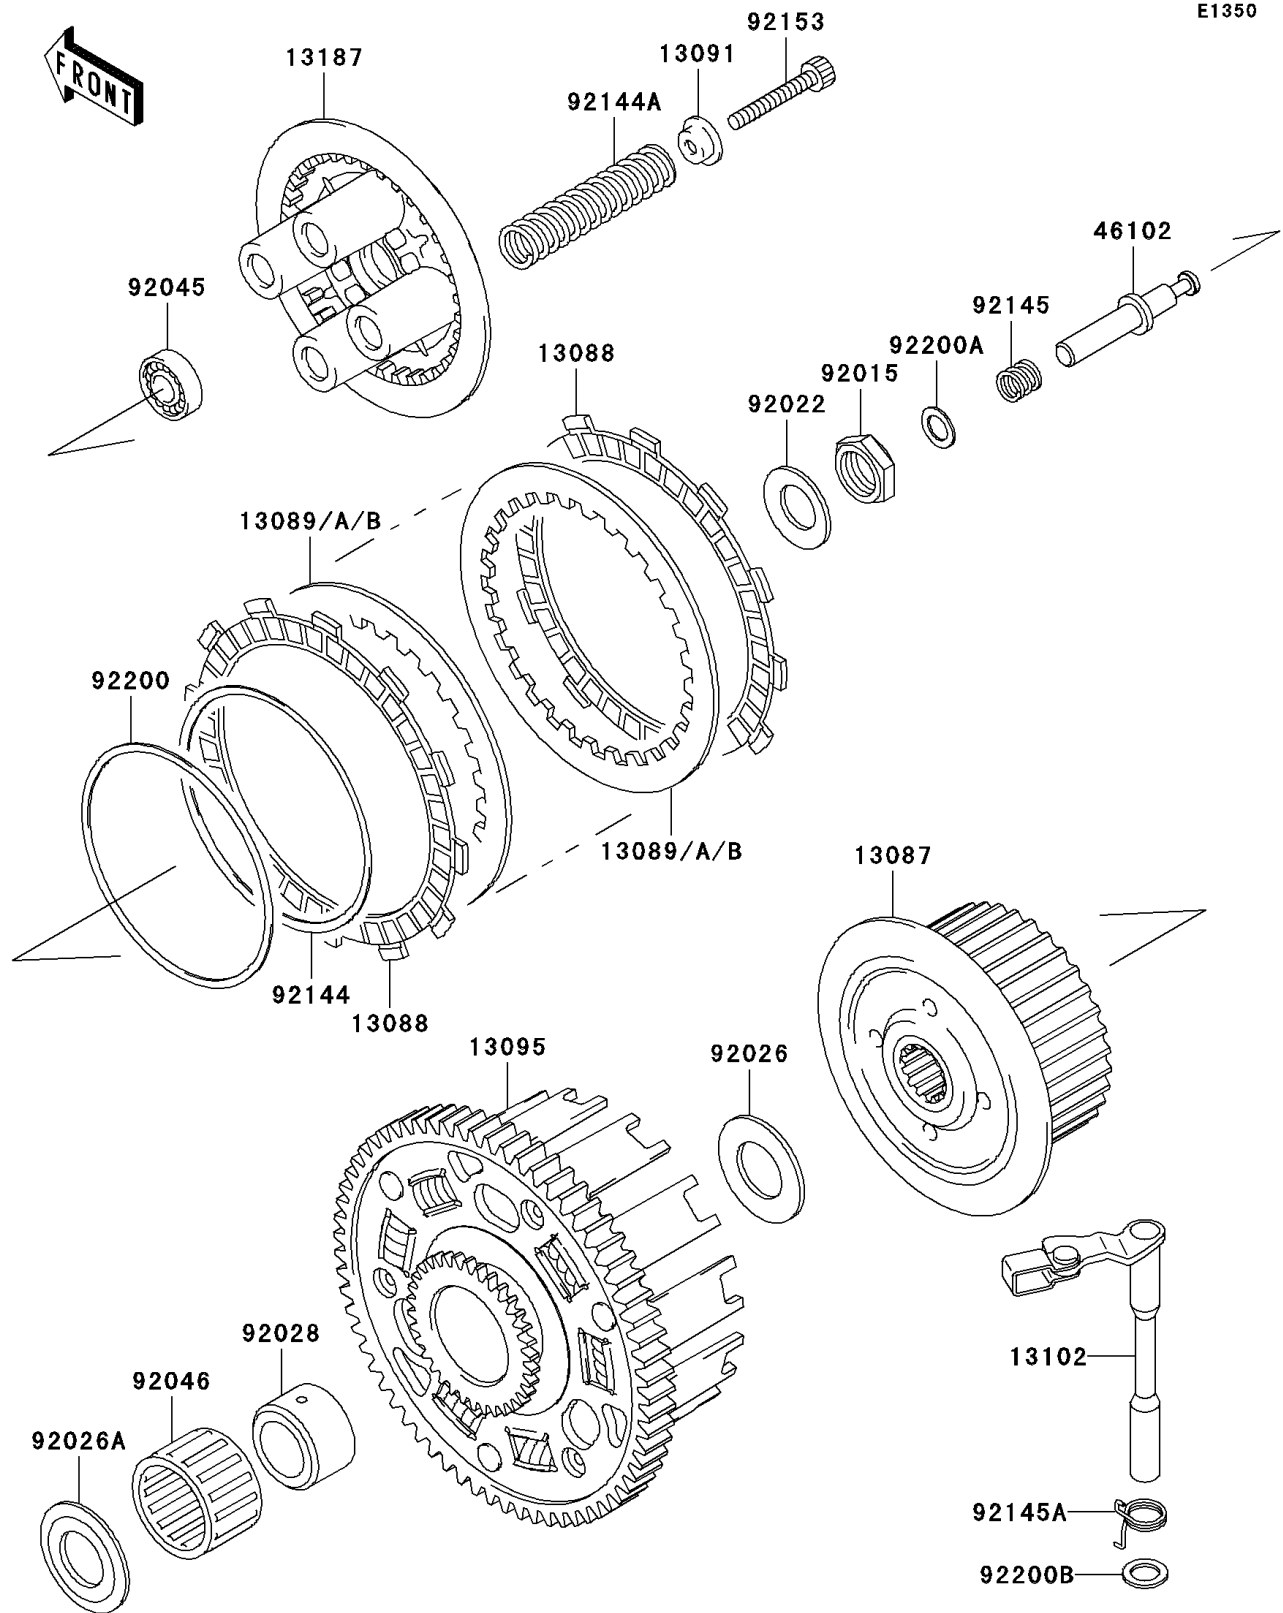

2003 Ninja® ZX™-6R PARTS DIAGRAM

Clutch

2003 Ninja® ZX™ -6R PARTS LIST

Clutch

ITEM NAME	PART NUMBER	QUANTITY
HUB-CLUTCH (Ref # 13087)	13087-0006	1
PLATE-FRICTION (Ref # 13088)	13088-1124	9
PLATE-CLUTCH,T=1.6 (Ref # 13089)	13089-013	8
PLATE-CLUTCH,T=2.0 (Ref # 13089A)	13089-1073	AR
PLATE-CLUTCH,T=1.4 (Ref # 13089B)	13089-1126	AR
HOLDER,CLUTCH SPRING (Ref # 13091)	13091-1041	4
HOUSING-COMP-CLUTCH (Ref # 13095)	13095-1410	1
RELEASE-COMP-CLUTCH (Ref # 13102)	13102-1159	1
PLATE-CLUTCH OPERATING (Ref # 13187)	13187-0003	1
ROD (Ref # 46102)	46102-1449	1
NUT,20MM (Ref # 92015)	92015-1555	1
WASHER (Ref # 92022)	92022-1868	1
SPACER,25.5X47X2.5 (Ref # 92026)	92026-022	1
SPACER (Ref # 92026A)	92026-1356	1
BUSHING (Ref # 92028)	92028-1741	1
BEARING-BALL,6001C3ML01 (Ref # 92045)	92045-1235	1
BEARING-NEEDLE,K38X43X28.8X (Ref # 92046)	92046-1263	1
SPRING,FRICTION PLATE (Ref # 92144)	92144-1854	1
SPRING,CLUTCH,WHITE (Ref # 92144A)	92144-1898	4
SPRING,ROD (Ref # 92145)	92145-1159	1
SPRING (Ref # 92145A)	92145-1339	1
BOLT (Ref # 92153)	92153-0332	4
WASHER,FRICTION PLATE (Ref # 92200)	92200-1260	1
WASHER,11.2X18X0.5 (Ref # 92200A)	92200-1423	1
WASHER,12X18.5X0.5 (Ref # 92200B)	92200-1487	1