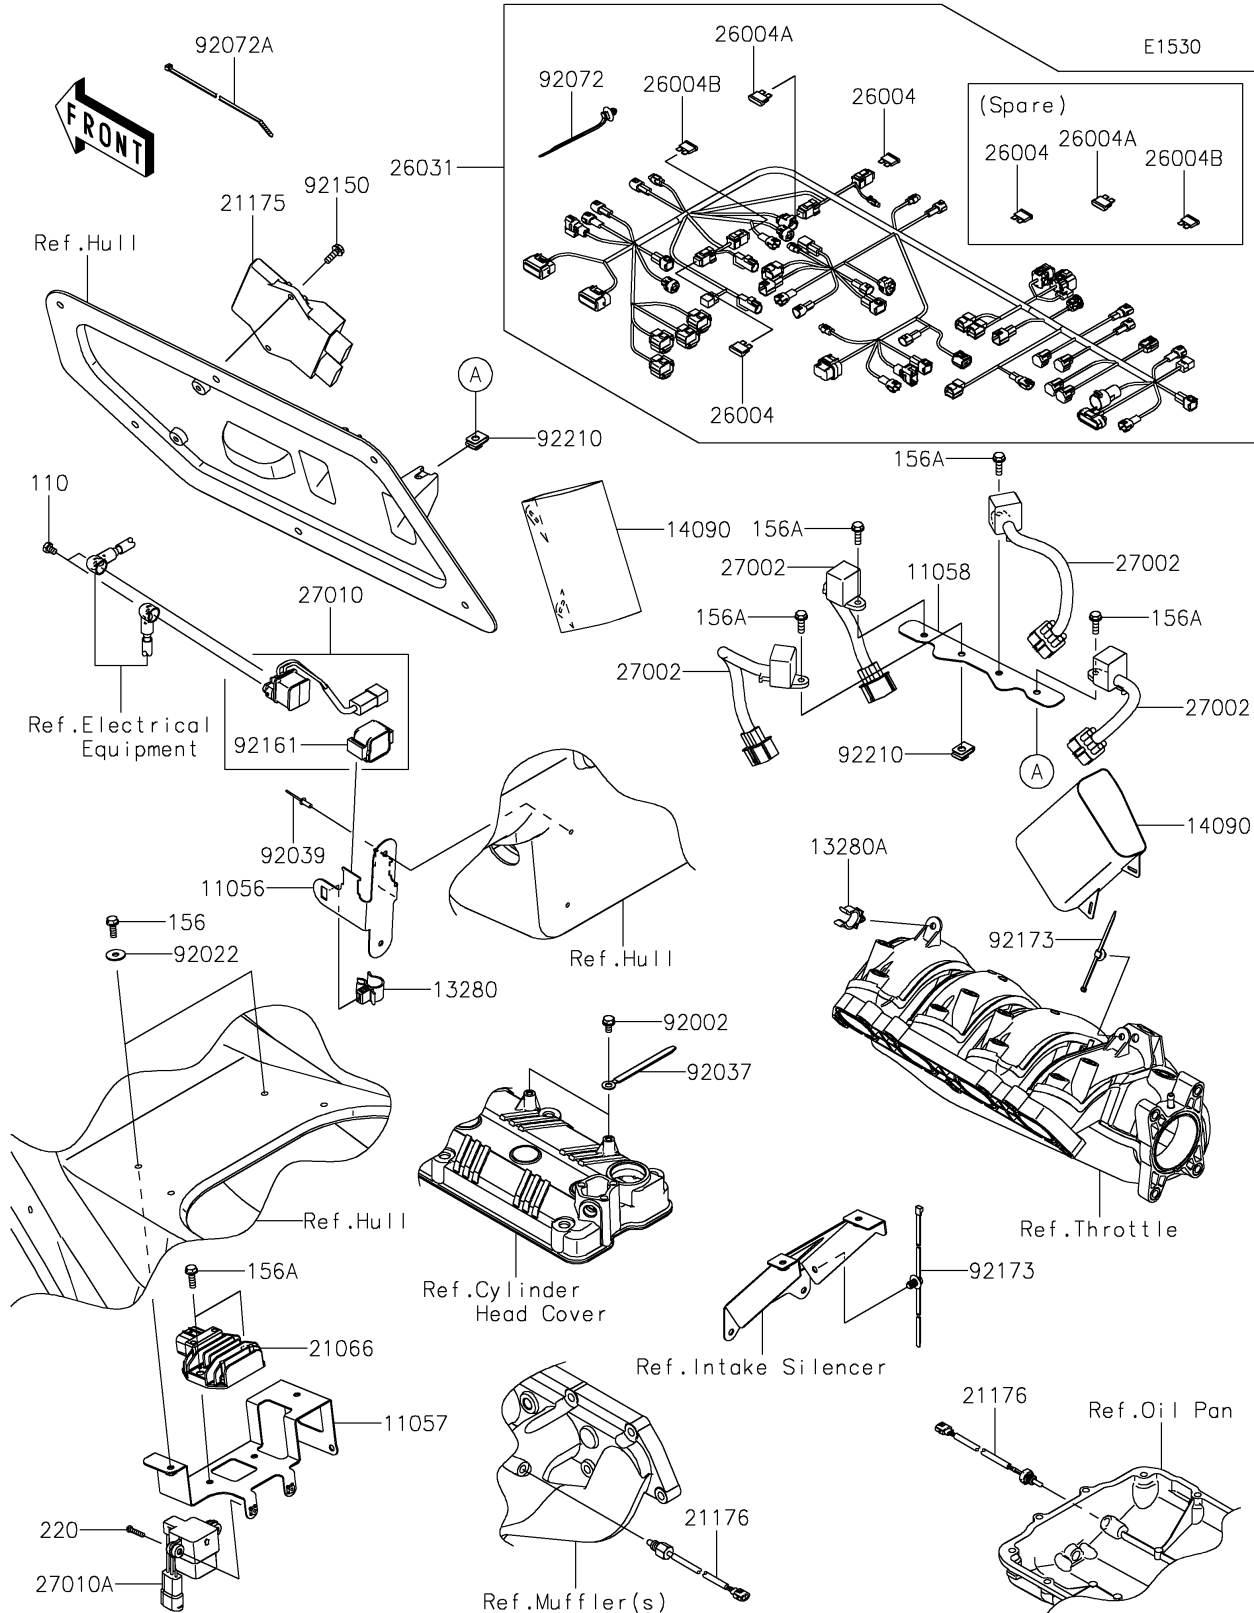

2023 JET SKI® ULTRA® 160LX PARTS DIAGRAM

Fuel Injection

2023 JET SKI® ULTRA® 160LX PARTS LIST

Fuel Injection

ITEM NAME	PART NUMBER	QUANTITY
BRACKET,SWITCH (Ref # 11056)	11056-3855	1
BRACKET,REGULATOR&VDS (Ref # 11057)	11057-7354	1
BRACKET,RELAY (Ref # 11058)	11058-0929	1
HOLDER (Ref # 13280)	13280-0789	1
HOLDER,HARNESS (Ref # 13280A)	13280-3760	1
COVER,COUPLER (Ref # 14090)	14090-1611	2
REGULATOR-VOLTAGE (Ref # 21066)	21066-0755	1
CONTROL UNIT-ELECTRONIC (Ref # 21175)	21175-1884	1
SENSOR,TEMP (Ref # 21176)	21176-0741	2
FUSE-ASSY,20A (Ref # 26004)	26004-0033	4
FUSE-ASSY,10A (Ref # 26004A)	26004-0034	2
FUSE-ASSY,15A (Ref # 26004B)	26004-0037	2
HARNESS,MAIN (Ref # 26031)	26031-3957	1
RELAY-ASSY (Ref # 27002)	27002-3703	4
SWITCH (Ref # 27010)	27010-0710	1
SWITCH,VDS (Ref # 27010A)	27010-3785	1
BOLT,6X12 (Ref # 92002)	92002-3763	2
WASHER,6.5X20X1.5 (Ref # 92022)	92022-3710	2
CLAMP,L=100 (Ref # 92037)	92037-3736	2
RIVET (Ref # 92039)	92039-3714	2
BAND,OS170-FT7(BLACK) (Ref # 92072)	92072-1414	AR
BAND,L=372.24 (Ref # 92072A)	92072-3883	13
BOLT,6X18 (Ref # 92150)	92150-3729	2
DAMPER,SWITCH (Ref # 92161)	92161-1625	1
CLAMP (Ref # 92173)	92173-0742	2
NUT,6MM (Ref # 92210)	92210-3768	2
BOLT,6X8 (Ref # 110)	110R0608	2
BOLT-WP,6X18 (Ref # 156)	156R0618	2
BOLT-WP,6X20 (Ref # 156A)	156R0620	6

2023 JET SKI® ULTRA® 160LX PARTS LIST

Fuel Injection

ITEM NAME	PART NUMBER	QUANTITY
SCREW-PAN-CROS,4X20 (Ref # 220)	220R0420	2