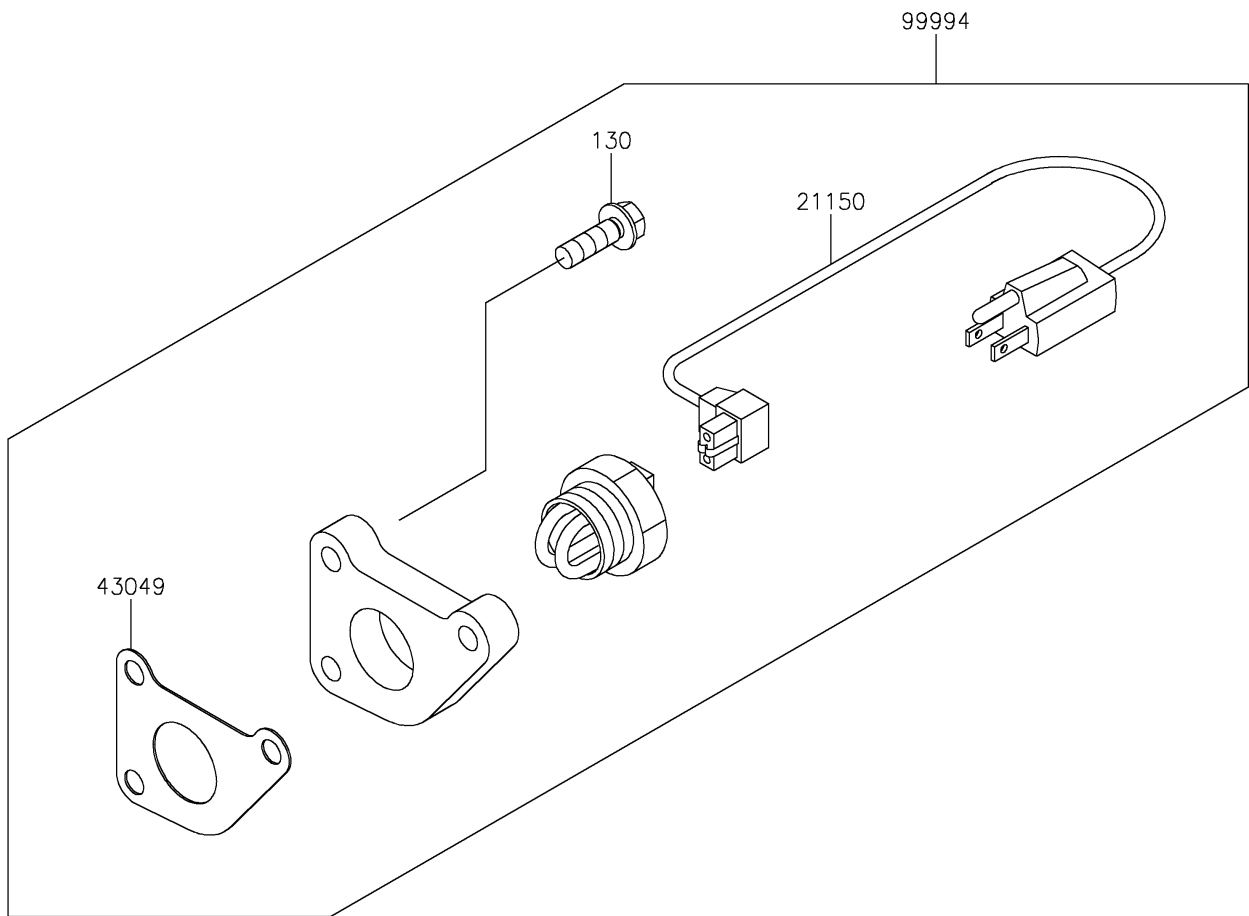

2023 MULE PRO-DXT™ EPS DIESEL FE PARTS DIAGRAM

Accessory

F2910

2023 MULE PRO-DXT™ EPS DIESEL FE PARTS LIST

Accessory

ITEM NAME	PART NUMBER	QUANTITY
CORD-ASSY (Ref # 21150)	21150-0015	1
PACKING (Ref # 43049)	43049-0034	1
KIT-ACCESSORY,BLOCK HEATER (Ref # 99994)	99994-0741	1
BOLT-FLANGED,8X25 (Ref # 130)	130BA0825	3