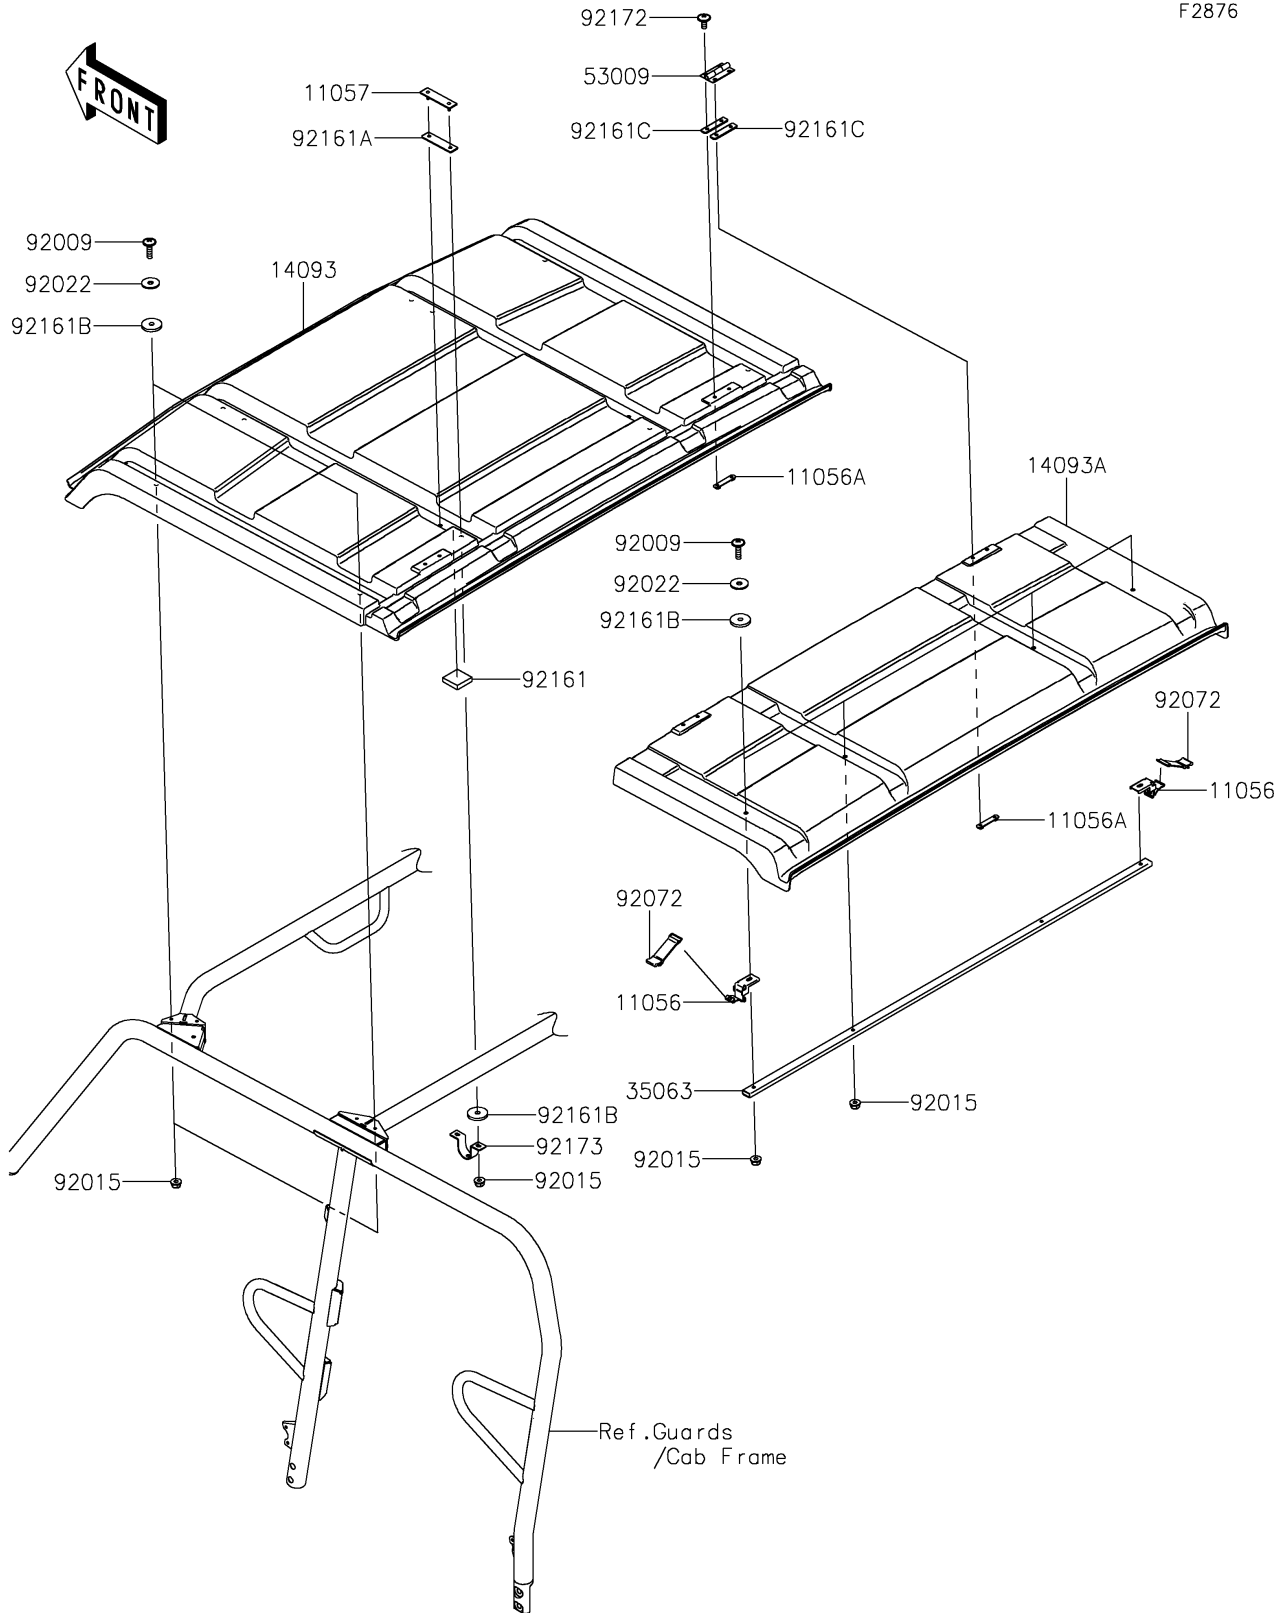

2024 MULE PRO-DXT™ FE DIESEL EPS PARTS DIAGRAM

Sun Top

F2876

2024 MULE PRO-DXT™ FE DIESEL EPS PARTS LIST

Sun Top

ITEM NAME	PART NUMBER	QUANTITY
BRACKET (Ref # 11056)	11056-3815	2
BRACKET (Ref # 11056A)	11056-3910	4
BRACKET (Ref # 11057)	11057-0074	4
COVER,SUNTOP,FR (Ref # 14093)	14093-0017	1
COVER,SUNTOP,RR (Ref # 14093A)	14093-0018	1
STAY,RR SUNTOP (Ref # 35063)	35063-0944	1
HINGE (Ref # 53009)	53009-0034	2
SCREW,6X22,BLACK (Ref # 92009)	92009-1256	8
NUT,LOCK,FLANGED,6MM (Ref # 92015)	92015-1603	16
WASHER,6.5X22X1.6 (Ref # 92022)	92022-237	8
BAND,TOOL (Ref # 92072)	92072-1176	2
DAMPER,25.4X25.4X6.3 (Ref # 92161)	92161-1405	4
DAMPER (Ref # 92161A)	92161-1476	4
DAMPER,6X25X3.15 (Ref # 92161B)	92161-1633	8
DAMPER (Ref # 92161C)	92161-1650	4
SCREW,6X14 (Ref # 92172)	92172-0004	8
CLAMP,U (Ref # 92173)	92173-1224	4