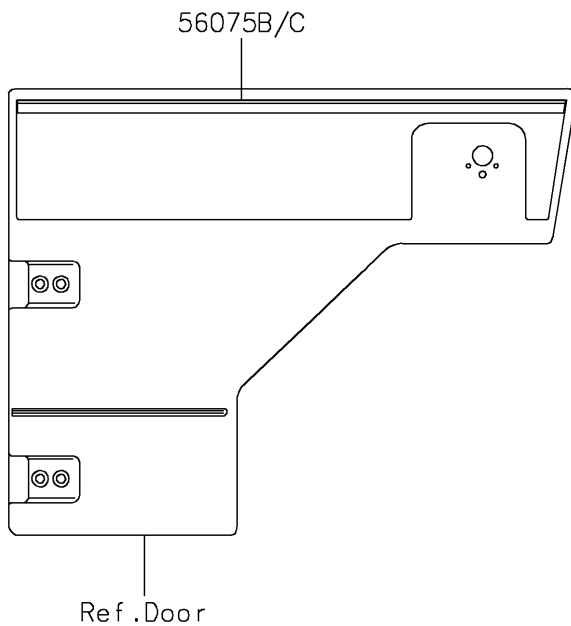

2023 MULE PRO-DXT™ EPS DIESEL FE PARTS DIAGRAM

Decals

F2861

2023 MULE PRO-DXT™ EPS DIESEL FE PARTS LIST

Decals

ITEM NAME	PART NUMBER	QUANTITY
MARK,FR FENDER,MULE PRO-DXT (Ref # 56054)	56054-2428	2
MARK,FR FENDER,FE (Ref # 56054A)	56054-2852	2
PATTERN,FR FENDER,LH (Ref # 56075)	56075-4319	1
PATTERN,FR FENDER,RH (Ref # 56075A)	56075-4320	1
PATTERN,SIDE GUARD,LH,FR (Ref # 56075B)	56075-4321	1
PATTERN,SIDE GUARD,RH,FR (Ref # 56075C)	56075-4322	1
PATTERN,SIDE GUARD,LH,RR (Ref # 56075D)	56075-4323	1
PATTERN,SIDE GUARD,RH,RR (Ref # 56075E)	56075-4324	1
PATTERN,CARRIER PANEL,LH (Ref # 56075F)	56075-4325	1
PATTERN,CARRIER PANEL,RH (Ref # 56075G)	56075-4326	1