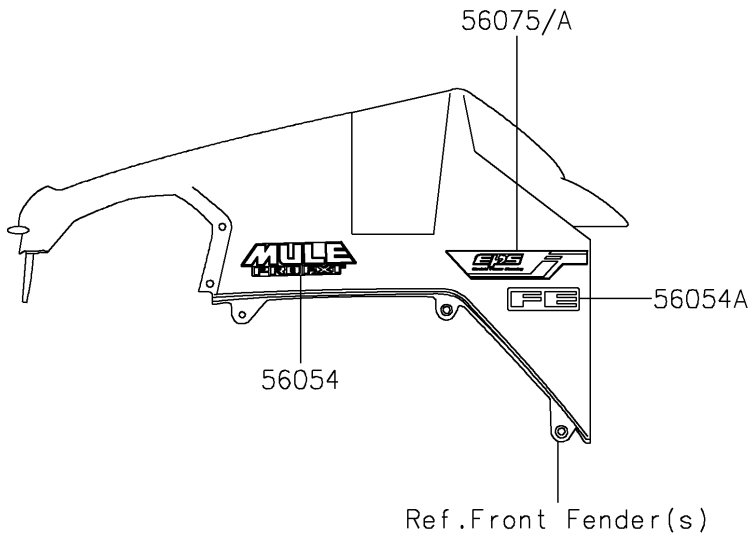

2023 MULE PRO-DXT™ EPS DIESEL FE PARTS DIAGRAM

Decals

F2861

2023 MULE PRO-DXT™ EPS DIESEL FE PARTS LIST

Decals

ITEM NAME	PART NUMBER	QUANTITY
MARK,FR FENDER,MULE PRO-DXT (Ref # 56054)	56054-2428	2
MARK,FR FENDER,FE (Ref # 56054A)	56054-2852	2
PATTERN,FR FENDER,LH (Ref # 56075)	56075-4319	1
PATTERN,FR FENDER,RH (Ref # 56075A)	56075-4320	1
PATTERN,SIDE GUARD,LH,FR (Ref # 56075B)	56075-4321	1
PATTERN,SIDE GUARD,RH,FR (Ref # 56075C)	56075-4322	1
PATTERN,SIDE GUARD,LH,RR (Ref # 56075D)	56075-4323	1
PATTERN,SIDE GUARD,RH,RR (Ref # 56075E)	56075-4324	1
PATTERN,CARRIER PANEL,LH (Ref # 56075F)	56075-4325	1
PATTERN,CARRIER PANEL,RH (Ref # 56075G)	56075-4326	1