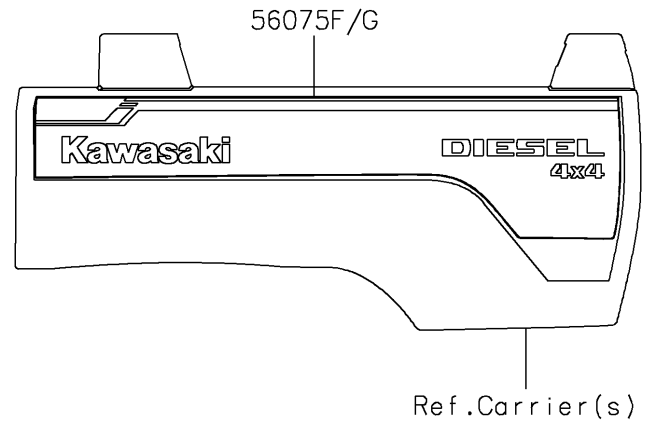

2023 MULE PRO-DXT™ EPS DIESEL FE PARTS DIAGRAM

Decals

F2861

2023 MULE PRO-DXT™ EPS DIESEL FE PARTS LIST

Decals

ITEM NAME	PART NUMBER	QUANTITY
MARK,FR FENDER,MULE PRO-DXT (Ref # 56054)	56054-2428	2
MARK,FR FENDER,FE (Ref # 56054A)	56054-2852	2
PATTERN,FR FENDER,LH (Ref # 56075)	56075-4319	1
PATTERN,FR FENDER,RH (Ref # 56075A)	56075-4320	1
PATTERN,SIDE GUARD,LH,FR (Ref # 56075B)	56075-4321	1
PATTERN,SIDE GUARD,RH,FR (Ref # 56075C)	56075-4322	1
PATTERN,SIDE GUARD,LH,RR (Ref # 56075D)	56075-4323	1
PATTERN,SIDE GUARD,RH,RR (Ref # 56075E)	56075-4324	1
PATTERN,CARRIER PANEL,LH (Ref # 56075F)	56075-4325	1
PATTERN,CARRIER PANEL,RH (Ref # 56075G)	56075-4326	1