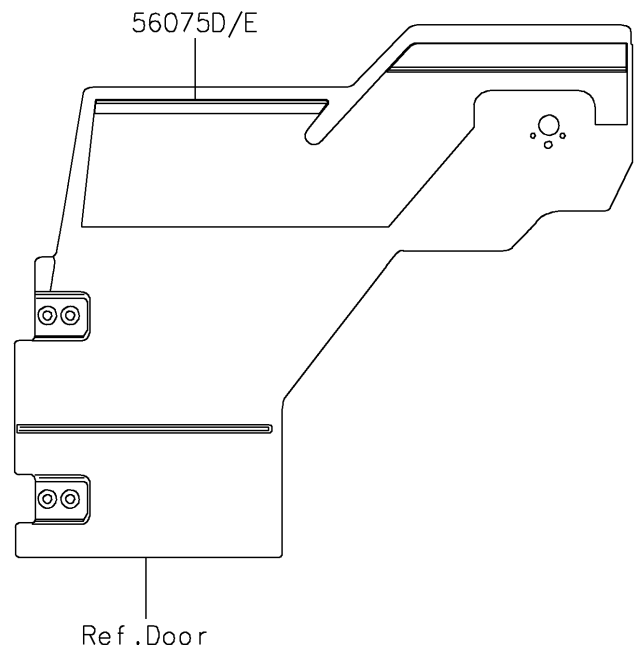

2023 MULE PRO-DXT™ EPS DIESEL FE PARTS DIAGRAM

Decals

F2861

2023 MULE PRO-DXT™ EPS DIESEL FE PARTS LIST

Decals

ITEM NAME	PART NUMBER	QUANTITY
MARK,FR FENDER,MULE PRO-DXT (Ref # 56054)	56054-2428	2
MARK,FR FENDER,FE (Ref # 56054A)	56054-2852	2
PATTERN,FR FENDER,LH (Ref # 56075)	56075-4319	1
PATTERN,FR FENDER,RH (Ref # 56075A)	56075-4320	1
PATTERN,SIDE GUARD,LH,FR (Ref # 56075B)	56075-4321	1
PATTERN,SIDE GUARD,RH,FR (Ref # 56075C)	56075-4322	1
PATTERN,SIDE GUARD,LH,RR (Ref # 56075D)	56075-4323	1
PATTERN,SIDE GUARD,RH,RR (Ref # 56075E)	56075-4324	1
PATTERN,CARRIER PANEL,LH (Ref # 56075F)	56075-4325	1
PATTERN,CARRIER PANEL,RH (Ref # 56075G)	56075-4326	1