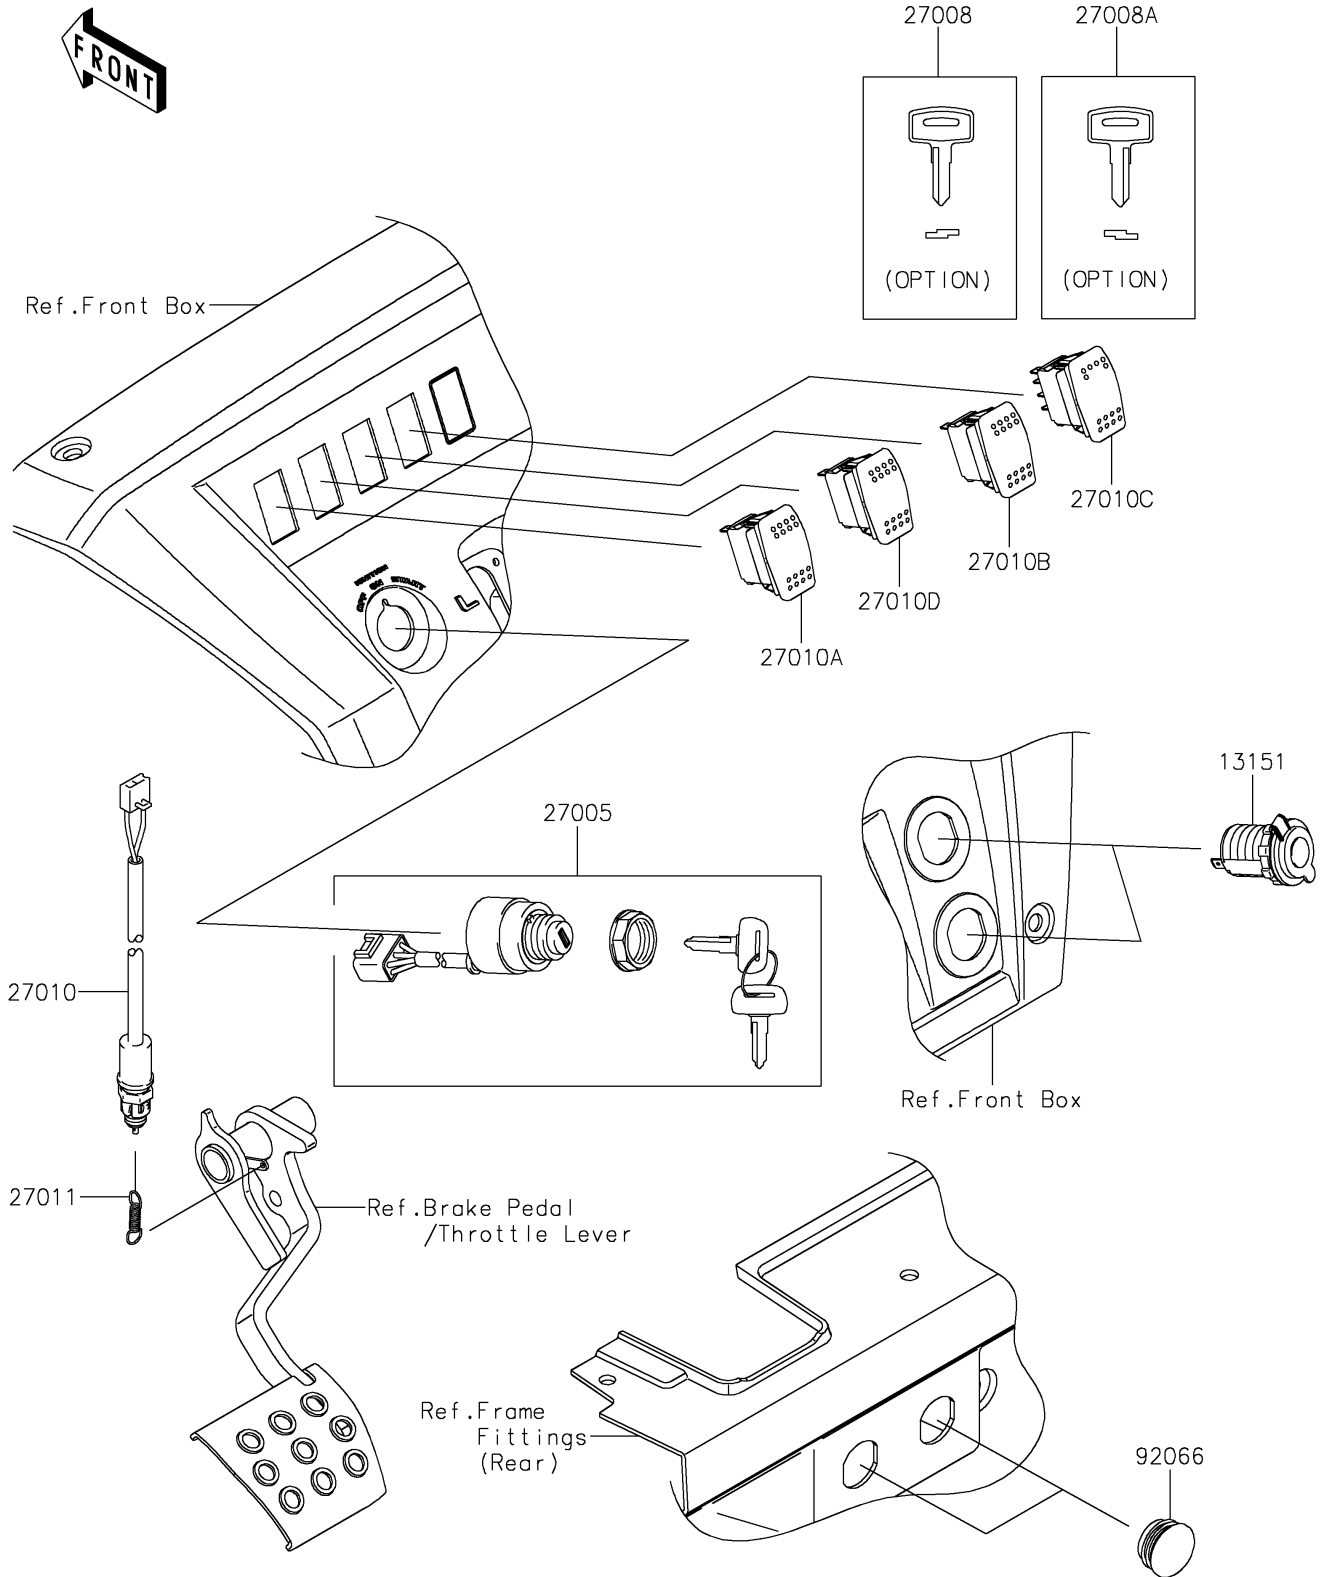

# 2023 MULE PRO-DXT™ EPS DIESEL FE PARTS DIAGRAM

## Ignition Switch

F2770

### Ignition Switch

ITEM NAME	PART NUMBER	QUANTITY
SWITCH-COMP,OUTLET,12V (Ref # 13151)	13151-0556	2
SWITCH-ASSY-IGNITION (Ref # 27005)	27005-0644	1
KEY-LOCK,BLANK (Ref # 27008)	27008-1153	1
KEY-LOCK,BLANK (Ref # 27008A)	27008-1157	1
SWITCH,BRAKE (Ref # 27010)	27010-0724	1
SWITCH,HORN (Ref # 27010A)	27010-0734	1
SWITCH,2WD/4WD (Ref # 27010B)	27010-0751	1
SWITCH,OUTER (Ref # 27010C)	27010-0806	1
SWITCH,DIFF LOCK (Ref # 27010D)	27010-0810	1
SPRING,BRAKE LAMP SWITCH (Ref # 27011)	27011-006	1
PLUG,D.C. SOCKET (Ref # 92066)	92066-0794	2