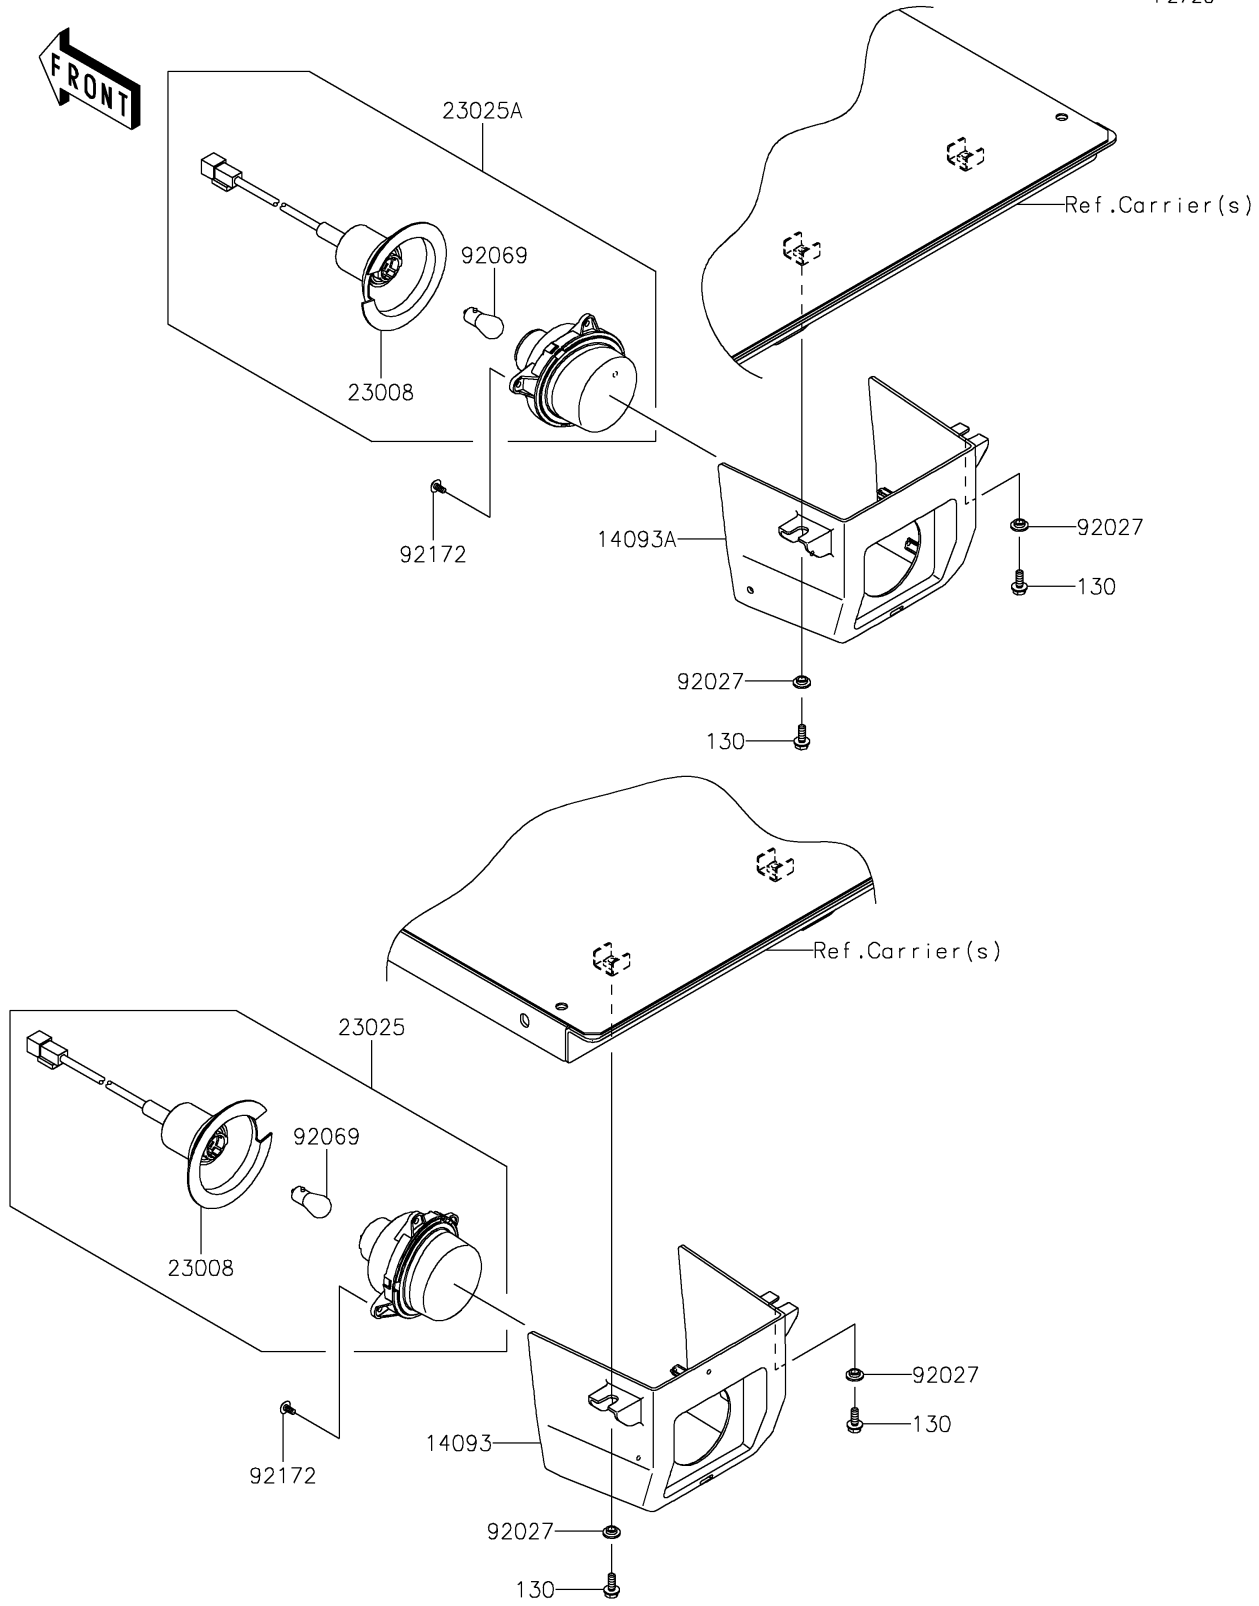

# 2023 MULE PRO-DXT™ EPS DIESEL FE PARTS DIAGRAM

Taillight(s)

F2720

## 2023 MULE PRO-DXT™ EPS DIESEL FE PARTS LIST

Taillight(s)

ITEM NAME	PART NUMBER	QUANTITY
COVER,TAIL LAMP,LH (Ref # 14093)	14093-0580	1
COVER,TAIL LAMP,RH (Ref # 14093A)	14093-0581	1
SOCKET-ASSY (Ref # 23008)	23008-0162	2
LAMP-TAIL,LH (Ref # 23025)	23025-0334	1
LAMP-TAIL,RH (Ref # 23025A)	23025-0341	1
COLLAR,L=4.6 (Ref # 92027)	92027-1168	4
BULB,12V 21/5W (Ref # 92069)	92069-0072	2
SCREW,TAPPING,5X10 (Ref # 92172)	92172-0262	6
BOLT-FLANGED,6X16 (Ref # 130)	130CA0616	4