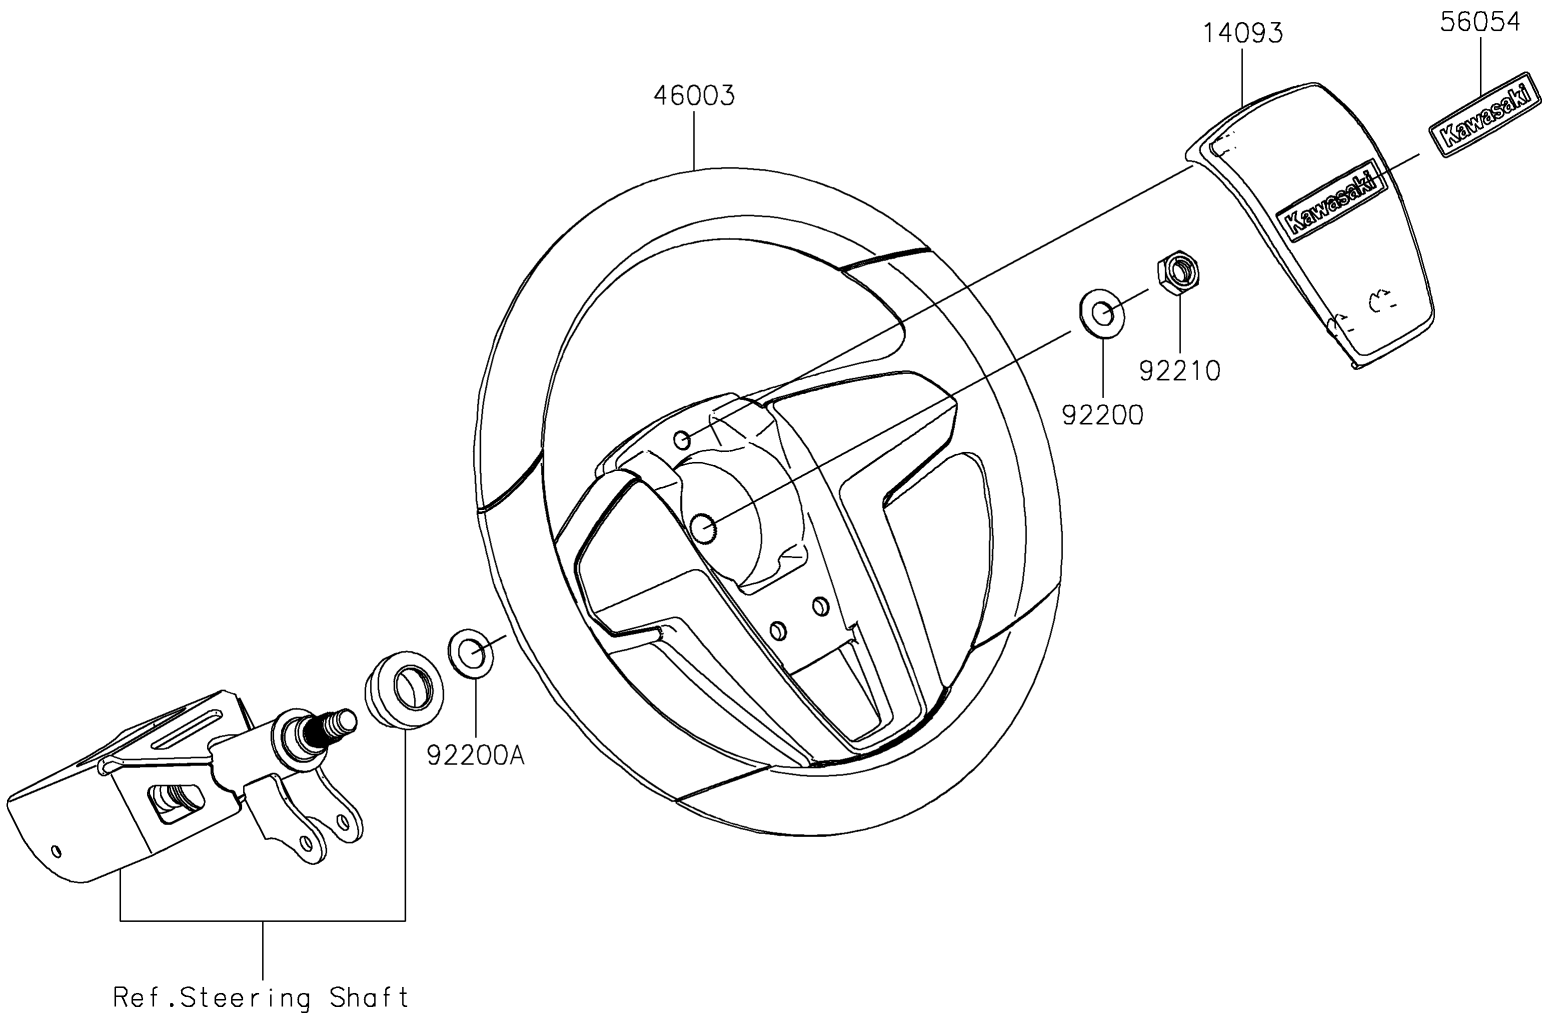

2023 MULE PRO-DXT™ EPS DIESEL FE PARTS DIAGRAM

Steering Wheel

F2311

2023 MULE PRO-DXT™ EPS DIESEL FE PARTS LIST

Steering Wheel

ITEM NAME	PART NUMBER	QUANTITY
COVER,HORN SWITCH (Ref # 14093)	14093-1144	1
HANDLE (Ref # 46003)	46003-0808	1
MARK,CENTER LOGO,KAWASAKI (Ref # 56054)	56054-2907	1
WASHER,12.1X25X1.6 (Ref # 92200)	92200-0455	1
WASHER,15X25X1.6 (Ref # 92200A)	92200-0460	1
NUT,LOCK,12MM (Ref # 92210)	92210-1249	1