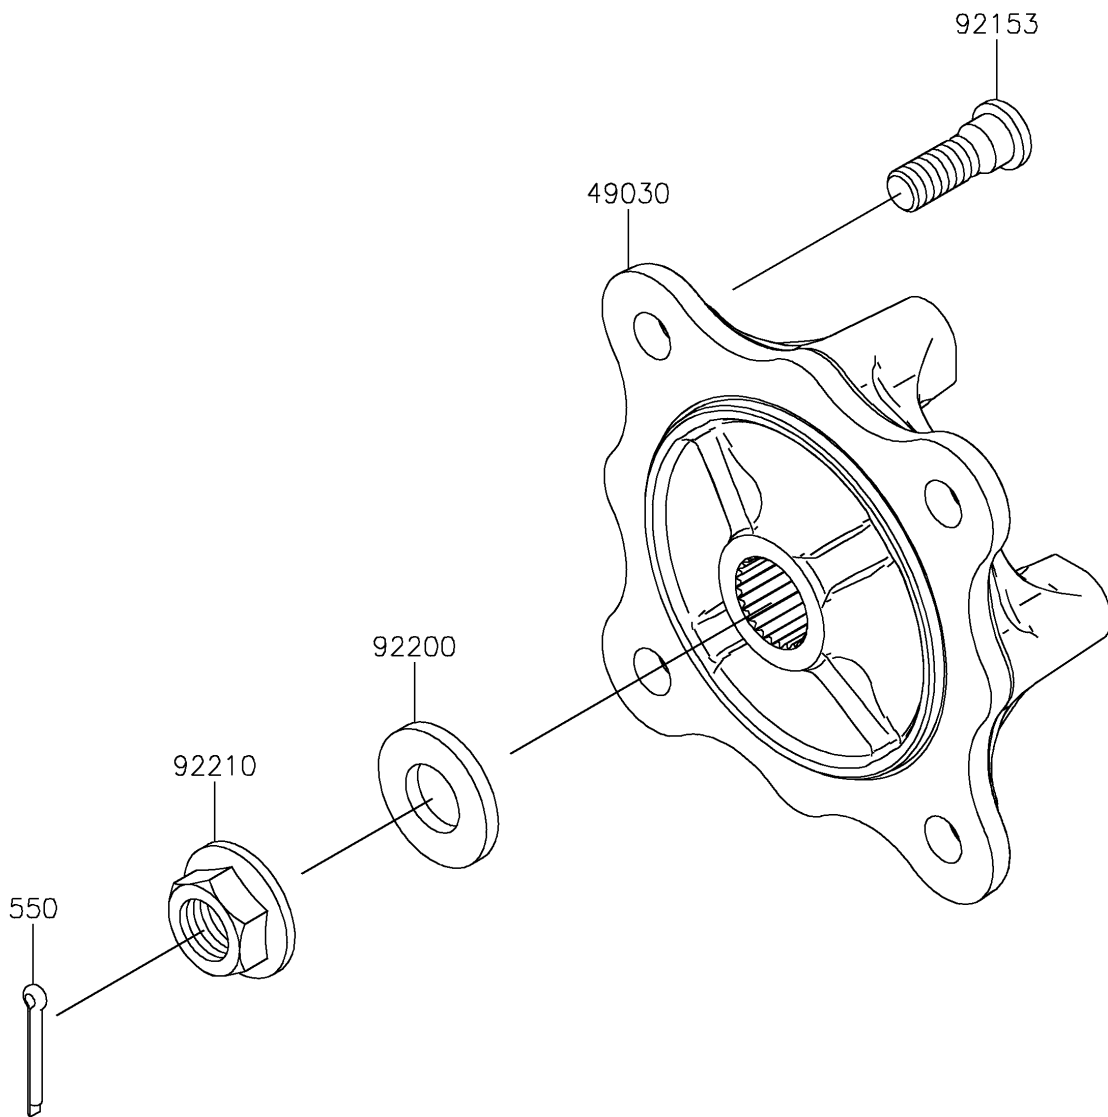

2023 MULE PRO-DXT™ EPS DIESEL FE PARTS DIAGRAM

Front Hubs/Brakes

F2230

2023 MULE PRO-DXT™ EPS DIESEL FE PARTS LIST

Front Hubs/Brakes

ITEM NAME	PART NUMBER	QUANTITY
HUB,FR (Ref # 49030)	49030-0048	2
BOLT,12MM (Ref # 92153)	92153-1915	8
WASHER,20.3X41X4.5 (Ref # 92200)	92200-0921	2
NUT,FLANGED,20MM (Ref # 92210)	92210-2093	2
PIN-COTTER,4.0X30 (Ref # 550)	550AA4030	2