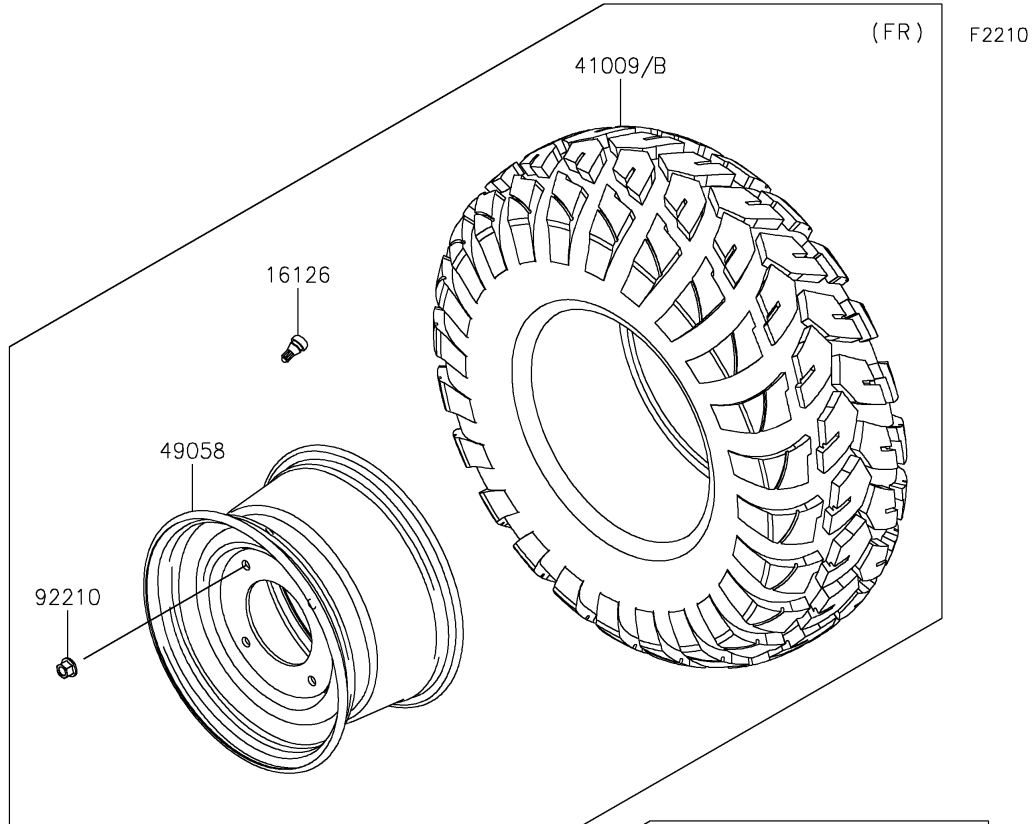

2023 MULE PRO-DXT™ EPS DIESEL FE PARTS DIAGRAM

Wheels/Tires

2023 MULE PRO-DXT™ EPS DIESEL FE PARTS LIST

Wheels/Tires

ITEM NAME	PART NUMBER	QUANTITY
VALVE (Ref # 16126)	16126-4001	4
TIRE,26X9.00R12 4PR,FRONTIER (Ref # 41009)	41009-0696	2
TIRE,26X11.00R12 4PR,FRONTIER (Ref # 41009A)	41009-0697	2
WHEEL,FR,12X7.0AT,F.S.BLACK (Ref # 49058)	49058-0608-397	2
WHEEL,RR,12X8.0AT,F.S.BLACK (Ref # 49058A)	49058-0611-397	2
WASHER,12.1X26X2.3 (Ref # 92200)	92200-0930	8
NUT,12MM (Ref # 92210)	92210-0603	16