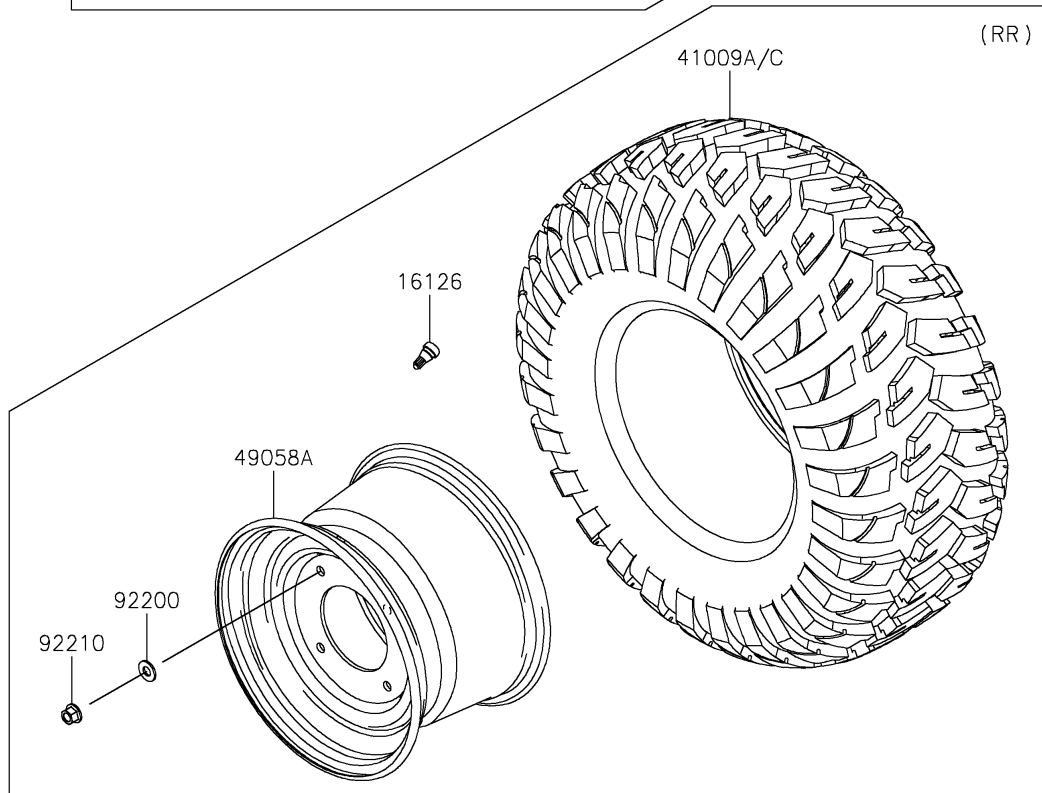

2023 MULE PRO-DXT™ EPS DIESEL FE PARTS DIAGRAM

Wheels/Tires

2023 MULE PRO-DXT™ EPS DIESEL FE PARTS LIST

Wheels/Tires

ITEM NAME	PART NUMBER	QUANTITY
VALVE (Ref # 16126)	16126-4001	4
TIRE,26X9.00R12 4PR,FRONTIER (Ref # 41009)	41009-0696	2
TIRE,26X11.00R12 4PR,FRONTIER (Ref # 41009A)	41009-0697	2
WHEEL,FR,12X7.0AT,F.S.BLACK (Ref # 49058)	49058-0608-397	2
WHEEL,RR,12X8.0AT,F.S.BLACK (Ref # 49058A)	49058-0611-397	2
WASHER,12.1X26X2.3 (Ref # 92200)	92200-0930	8
NUT,12MM (Ref # 92210)	92210-0603	16