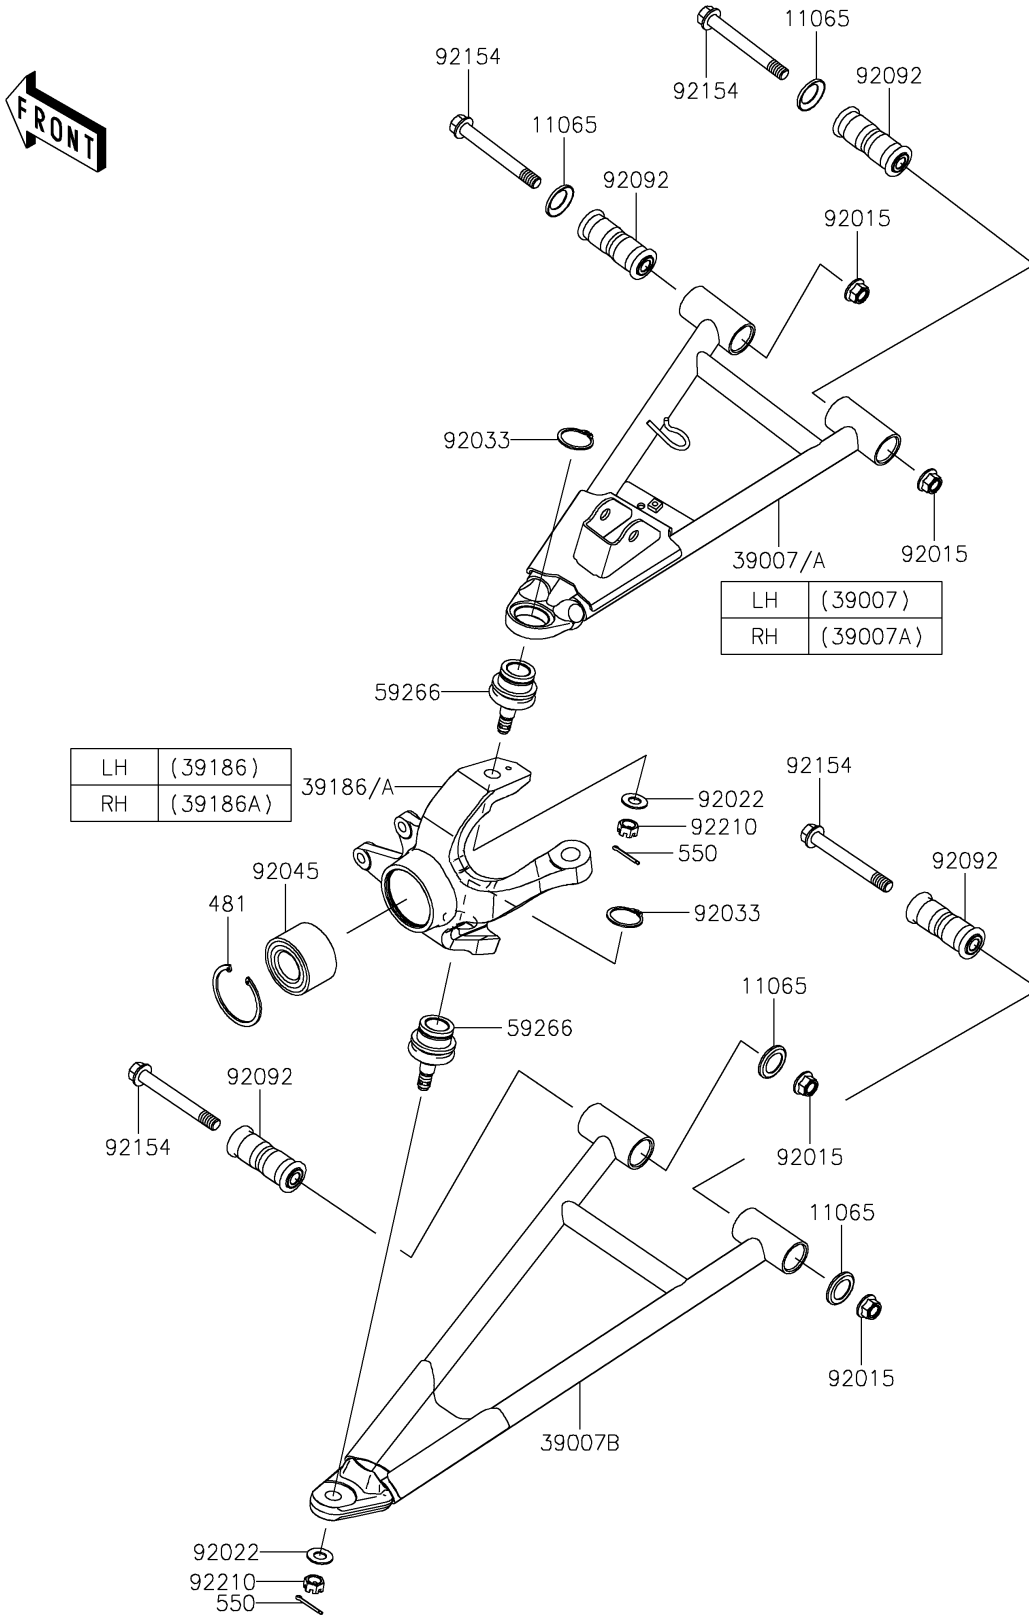

2023 MULE PRO-DXT™ EPS DIESEL FE PARTS DIAGRAM

Front Suspension

F2152

2023 MULE PRO-DXT™ EPS DIESEL FE PARTS LIST

Front Suspension

ITEM NAME	PART NUMBER	QUANTITY
CAP,ARM (Ref # 11065)	11065-0838	8
ARM-SUSP,FR,UPP,LH (Ref # 39007)	39007-0377	1
ARM-SUSP,FR,UPP,RH (Ref # 39007A)	39007-0378	1
ARM-SUSP,FR,LWR,LH&RH (Ref # 39007B)	39007-0383	2
KNUCKLE,FR,LH (Ref # 39186)	39186-0339	1
KNUCKLE,FR,RH (Ref # 39186A)	39186-0340	1
JOINT-BALL (Ref # 59266)	59266-0711	4
NUT,LOCK,FLANGED,12MM (Ref # 92015)	92015-1433	8
WASHER (Ref # 92022)	92022-1831	4
RING-SNAP,C-TYPE,32MM (Ref # 92033)	92033-1262	4
BEARING-BALL,30X60X37 (Ref # 92045)	92045-0905	2
BUSHING-RUBBER,12X20X78 (Ref # 92092)	92092-0028	8
BOLT,FLANGED,12X100 (Ref # 92154)	92154-1318	8
NUT,CASTLE,12MM (Ref # 92210)	92210-0395	4
CIRCLIP-TYPE-C (Ref # 481)	481J6000	2
PIN-COTTER,3.0X25 (Ref # 550)	550AA3025	4