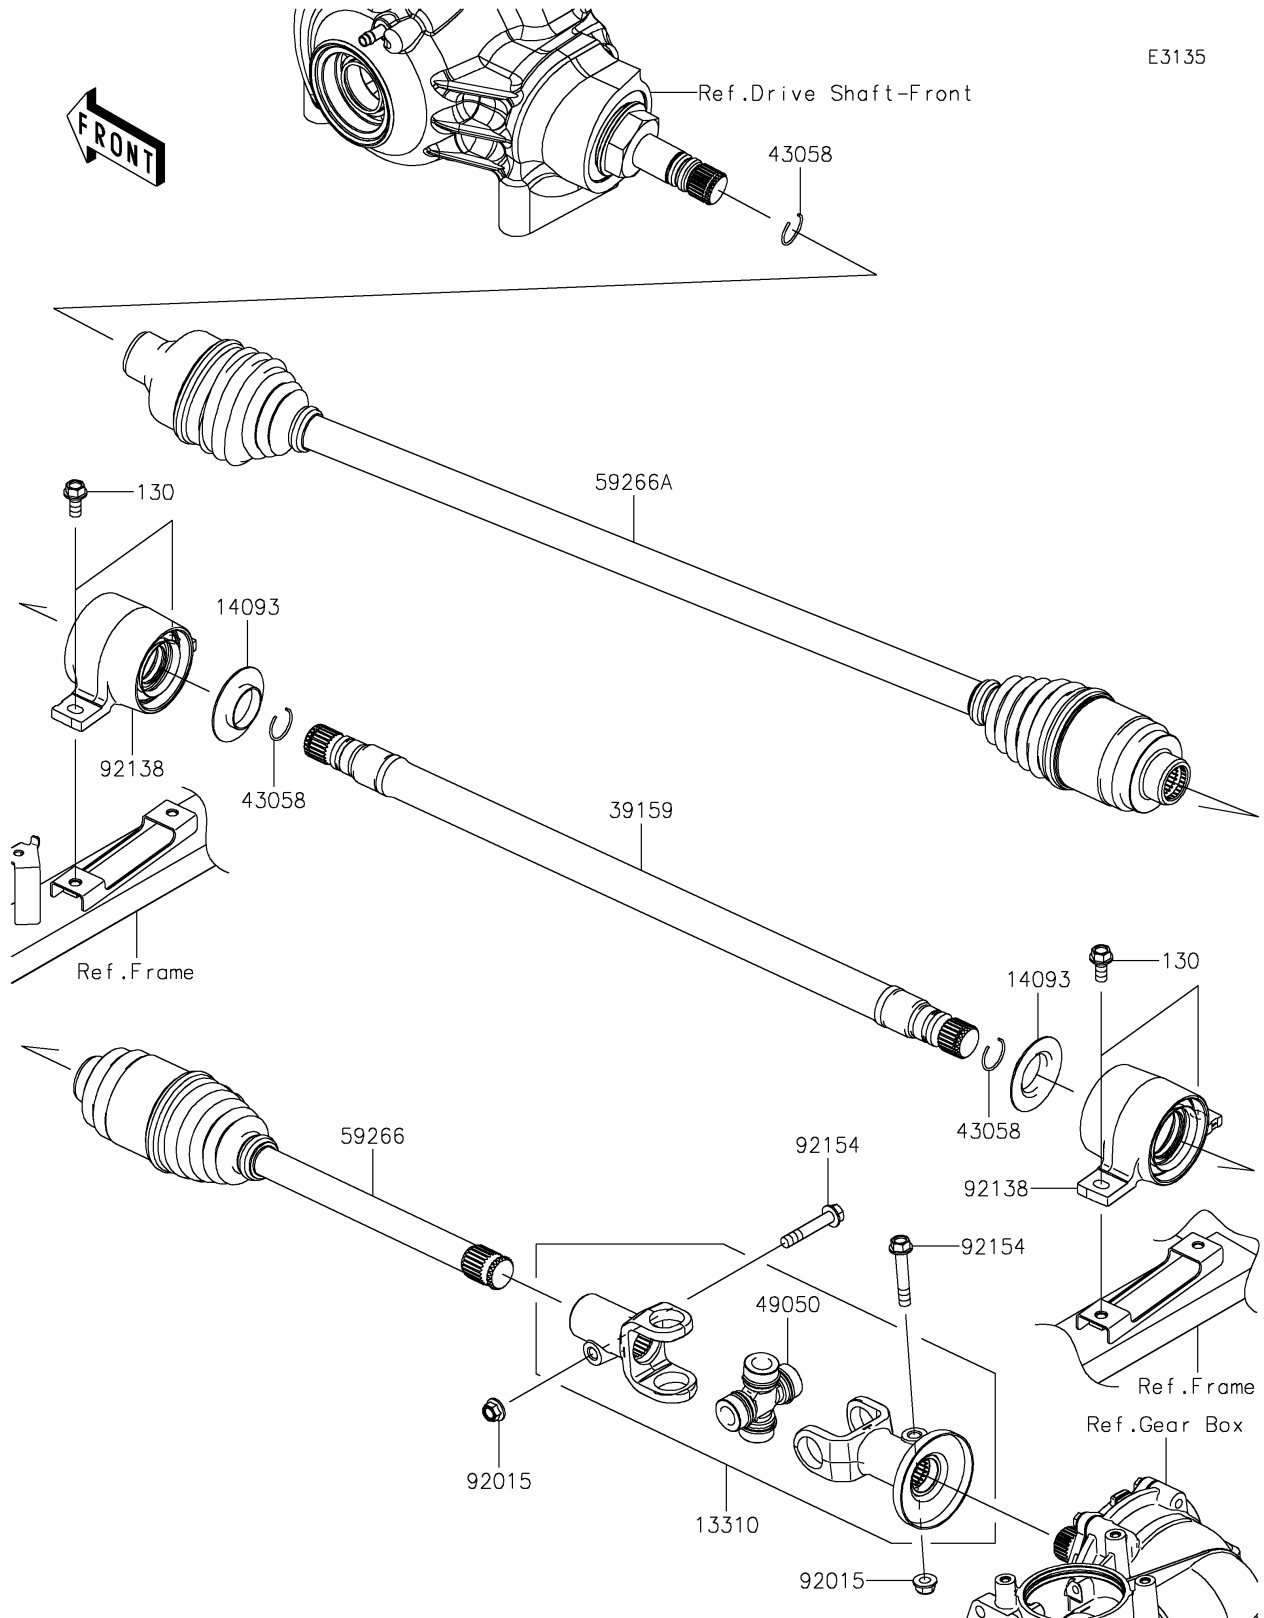

2024 MULE PRO-DXT™ FE DIESEL EPS PARTS DIAGRAM

Drive Shaft-Propeller

E3135

2024 MULE PRO-DXT™ FE DIESEL EPS PARTS LIST

Drive Shaft-Propeller

ITEM NAME	PART NUMBER	QUANTITY
SHAFT-ASSY (Ref # 13310)	13310-0038	1
COVER,SIDE RIP (Ref # 14093)	14093-0006	2
SHAFT-DRIVE (Ref # 39159)	39159-0045	1
RING (Ref # 43058)	43058-0018	3
SPIDER (Ref # 49050)	49050-0034	1
JOINT-BALL,T/M SIDE (Ref # 59266)	59266-0716	1
JOINT-BALL,FR DIFF SIDE (Ref # 59266A)	59266-0735	1
NUT,8MM (Ref # 92015)	92015-1432	2
BEARING-COMP (Ref # 92138)	92138-0002	2
BOLT,FLANGED,8X46 (Ref # 92154)	92154-1365	2
BOLT-FLANGED,8X18 (Ref # 130)	130BA0818	4