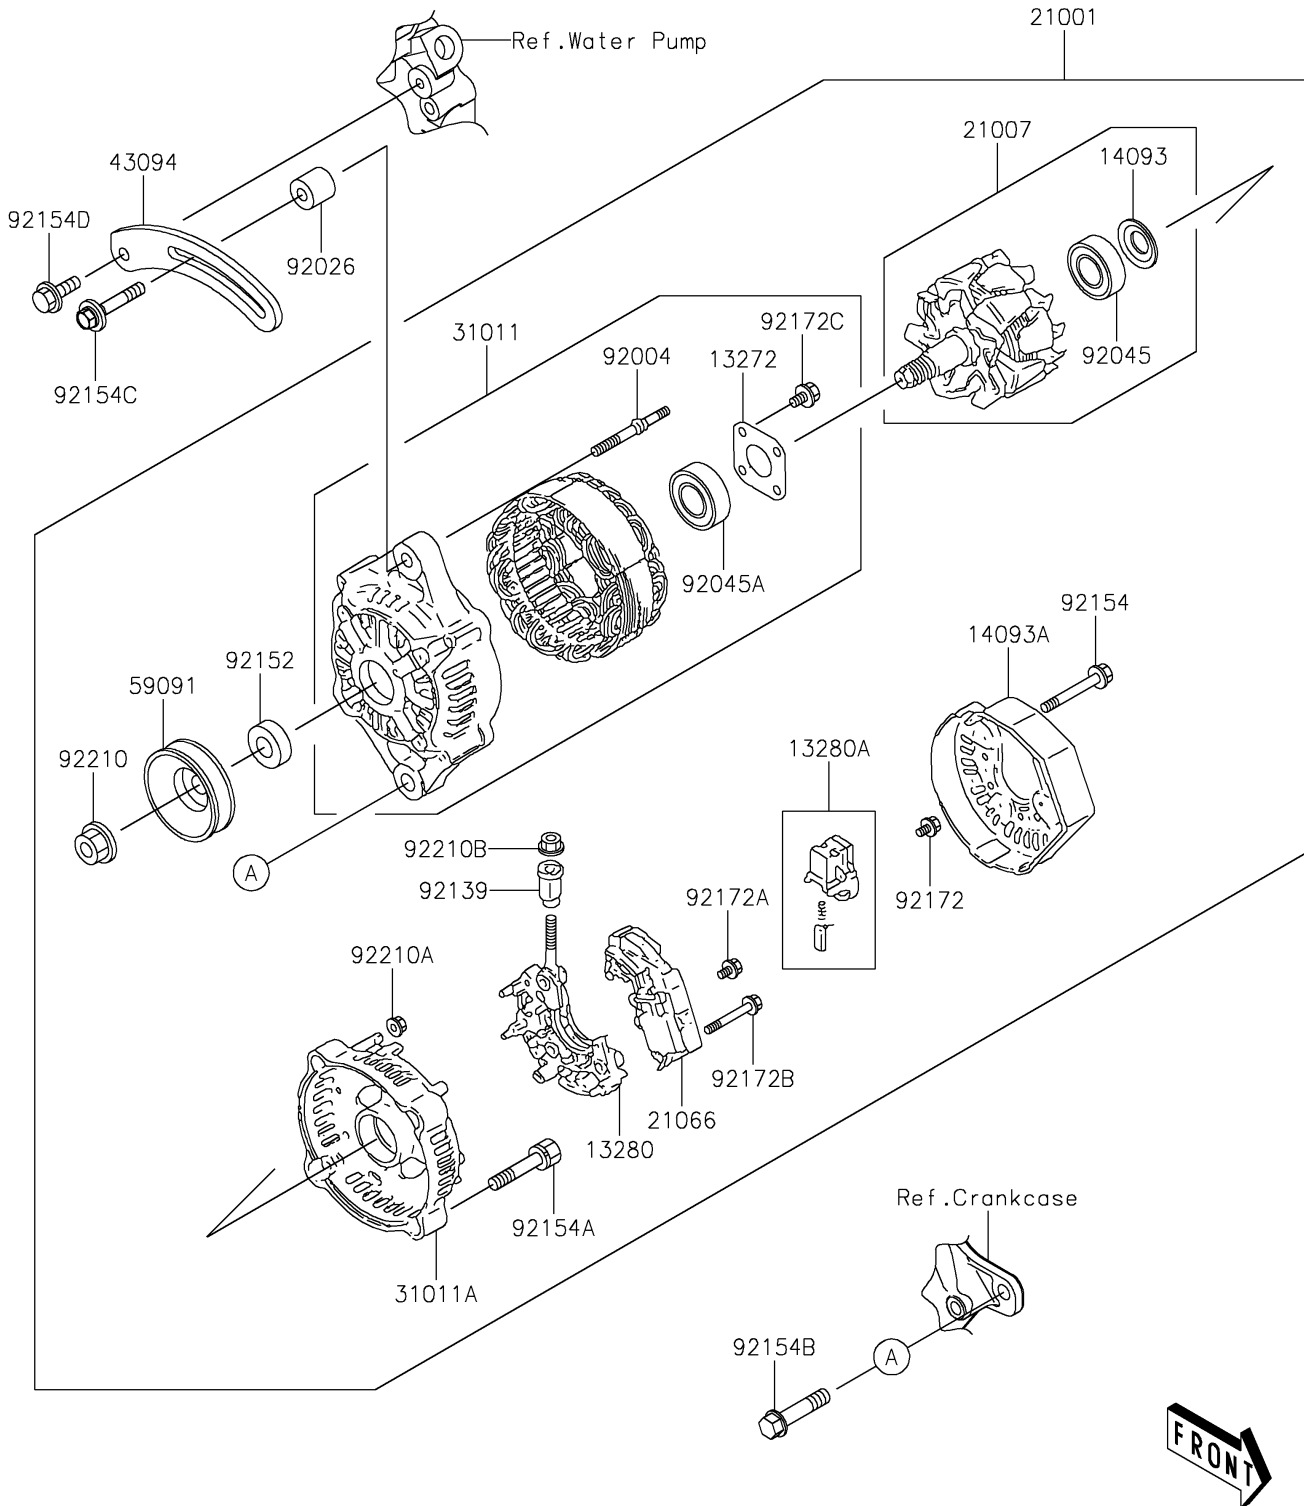

2024 MULE PRO-DXT™ FE DIESEL EPS PARTS DIAGRAM

Generator

E1810

2024 MULE PRO-DXT™ FE DIESEL EPS PARTS LIST

Generator

ITEM NAME	PART NUMBER	QUANTITY
PLATE,RETAINER (Ref # 13272)	13272-2135	1
HOLDER (Ref # 13280)	13280-0864	1
HOLDER,BRUSH (Ref # 13280A)	13280-0865	1
COVER (Ref # 14093)	14093-0450	1
COVER (Ref # 14093A)	14093-0451	1
GENERATOR (Ref # 21001)	21001-0613	1
ROTOR (Ref # 21007)	21007-0637	1
REGULATOR-VOLTAGE (Ref # 21066)	21066-0749	1
FRAME (Ref # 31011)	31011-0027	1
FRAME (Ref # 31011A)	31011-0028	1
ADJUSTER (Ref # 43094)	43094-0007	1
PULLEY (Ref # 59091)	59091-0015	1
STUD (Ref # 92004)	92004-0751	2
SPACER (Ref # 92026)	92026-0821	1
BEARING-BALL (Ref # 92045)	92045-0812	1
BEARING-BALL (Ref # 92045A)	92045-0816	1
BUSHING (Ref # 92139)	92139-0861	1
COLLAR (Ref # 92152)	92152-2198	1
BOLT (Ref # 92154)	92154-2074	3
BOLT (Ref # 92154A)	92154-2075	2
BOLT,FLANGED,10X45 (Ref # 92154B)	92154-2076	1
BOLT (Ref # 92154C)	92154-2077	1
BOLT,FLANGED,8X20 (Ref # 92154D)	92154-2078	1
SCREW (Ref # 92172)	92172-0989	6
SCREW (Ref # 92172A)	92172-0990	1
SCREW (Ref # 92172B)	92172-0991	2
SCREW (Ref # 92172C)	92172-1096	4
NUT (Ref # 92210)	92210-1474	1
NUT (Ref # 92210A)	92210-1475	2

2024 MULE PRO-DXT™ FE DIESEL EPS PARTS LIST

Generator

ITEM NAME	PART NUMBER	QUANTITY
NUT (Ref # 92210B)	92210-1476	1