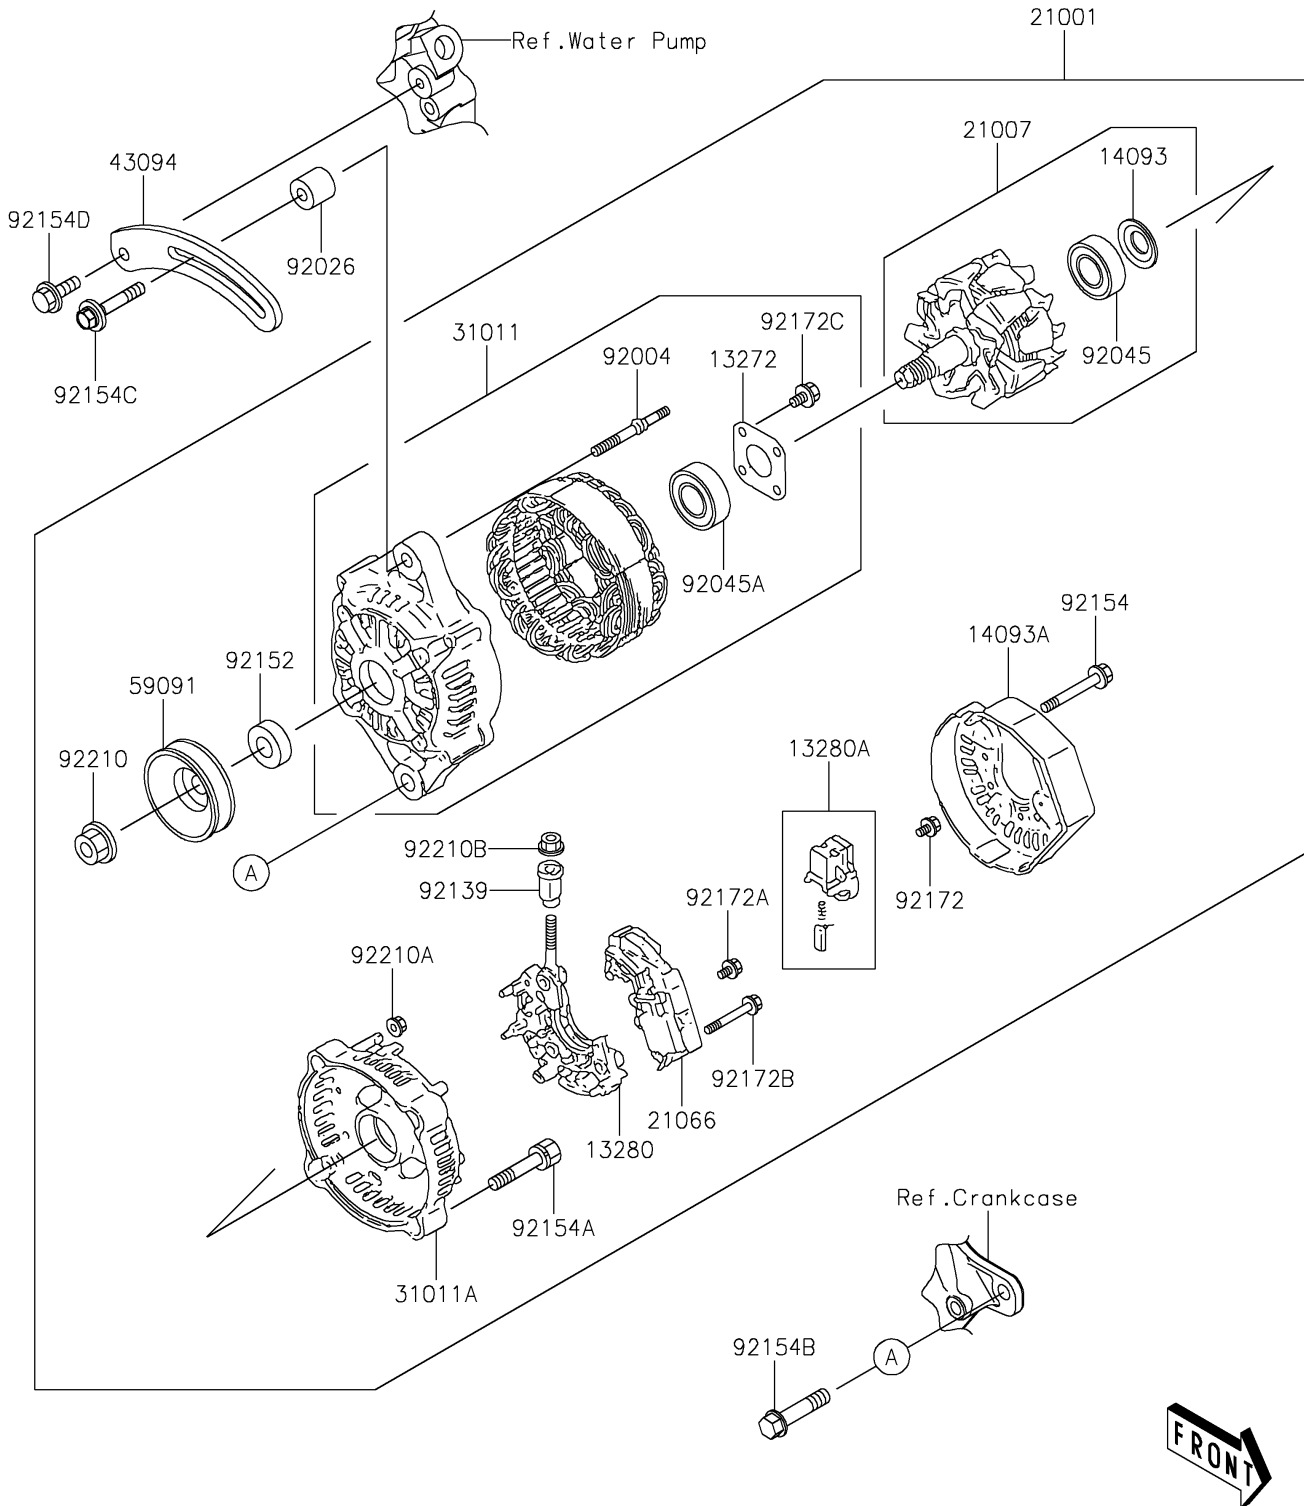

# 2023 MULE PRO-DXT™ EPS DIESEL FE PARTS DIAGRAM

Generator

E1810

## 2023 MULE PRO-DXT™ EPS DIESEL FE PARTS LIST

### Generator

ITEM NAME	PART NUMBER	QUANTITY
PLATE,RETAINER (Ref # 13272)	13272-2135	1
HOLDER (Ref # 13280)	13280-0864	1
HOLDER,BRUSH (Ref # 13280A)	13280-0865	1
COVER (Ref # 14093)	14093-0450	1
COVER (Ref # 14093A)	14093-0451	1
GENERATOR (Ref # 21001)	21001-0613	1
ROTOR (Ref # 21007)	21007-0637	1
REGULATOR-VOLTAGE (Ref # 21066)	21066-0749	1
FRAME (Ref # 31011)	31011-0027	1
FRAME (Ref # 31011A)	31011-0028	1
ADJUSTER (Ref # 43094)	43094-0007	1
PULLEY (Ref # 59091)	59091-0015	1
STUD (Ref # 92004)	92004-0751	2
SPACER (Ref # 92026)	92026-0821	1
BEARING-BALL (Ref # 92045)	92045-0812	1
BEARING-BALL (Ref # 92045A)	92045-0816	1
BUSHING (Ref # 92139)	92139-0861	1
COLLAR (Ref # 92152)	92152-2198	1
BOLT (Ref # 92154)	92154-2074	3
BOLT (Ref # 92154A)	92154-2075	2
BOLT,FLANGED,10X45 (Ref # 92154B)	92154-2076	1
BOLT (Ref # 92154C)	92154-2077	1
BOLT,FLANGED,8X20 (Ref # 92154D)	92154-2078	1
SCREW (Ref # 92172)	92172-0989	6
SCREW (Ref # 92172A)	92172-0990	1
SCREW (Ref # 92172B)	92172-0991	2
SCREW (Ref # 92172C)	92172-1096	4
NUT (Ref # 92210)	92210-1474	1
NUT (Ref # 92210A)	92210-1475	2

## 2023 MULE PRO-DXT™ EPS DIESEL FE PARTS LIST

Generator

ITEM NAME	PART NUMBER	QUANTITY
NUT (Ref # 92210B)	92210-1476	1