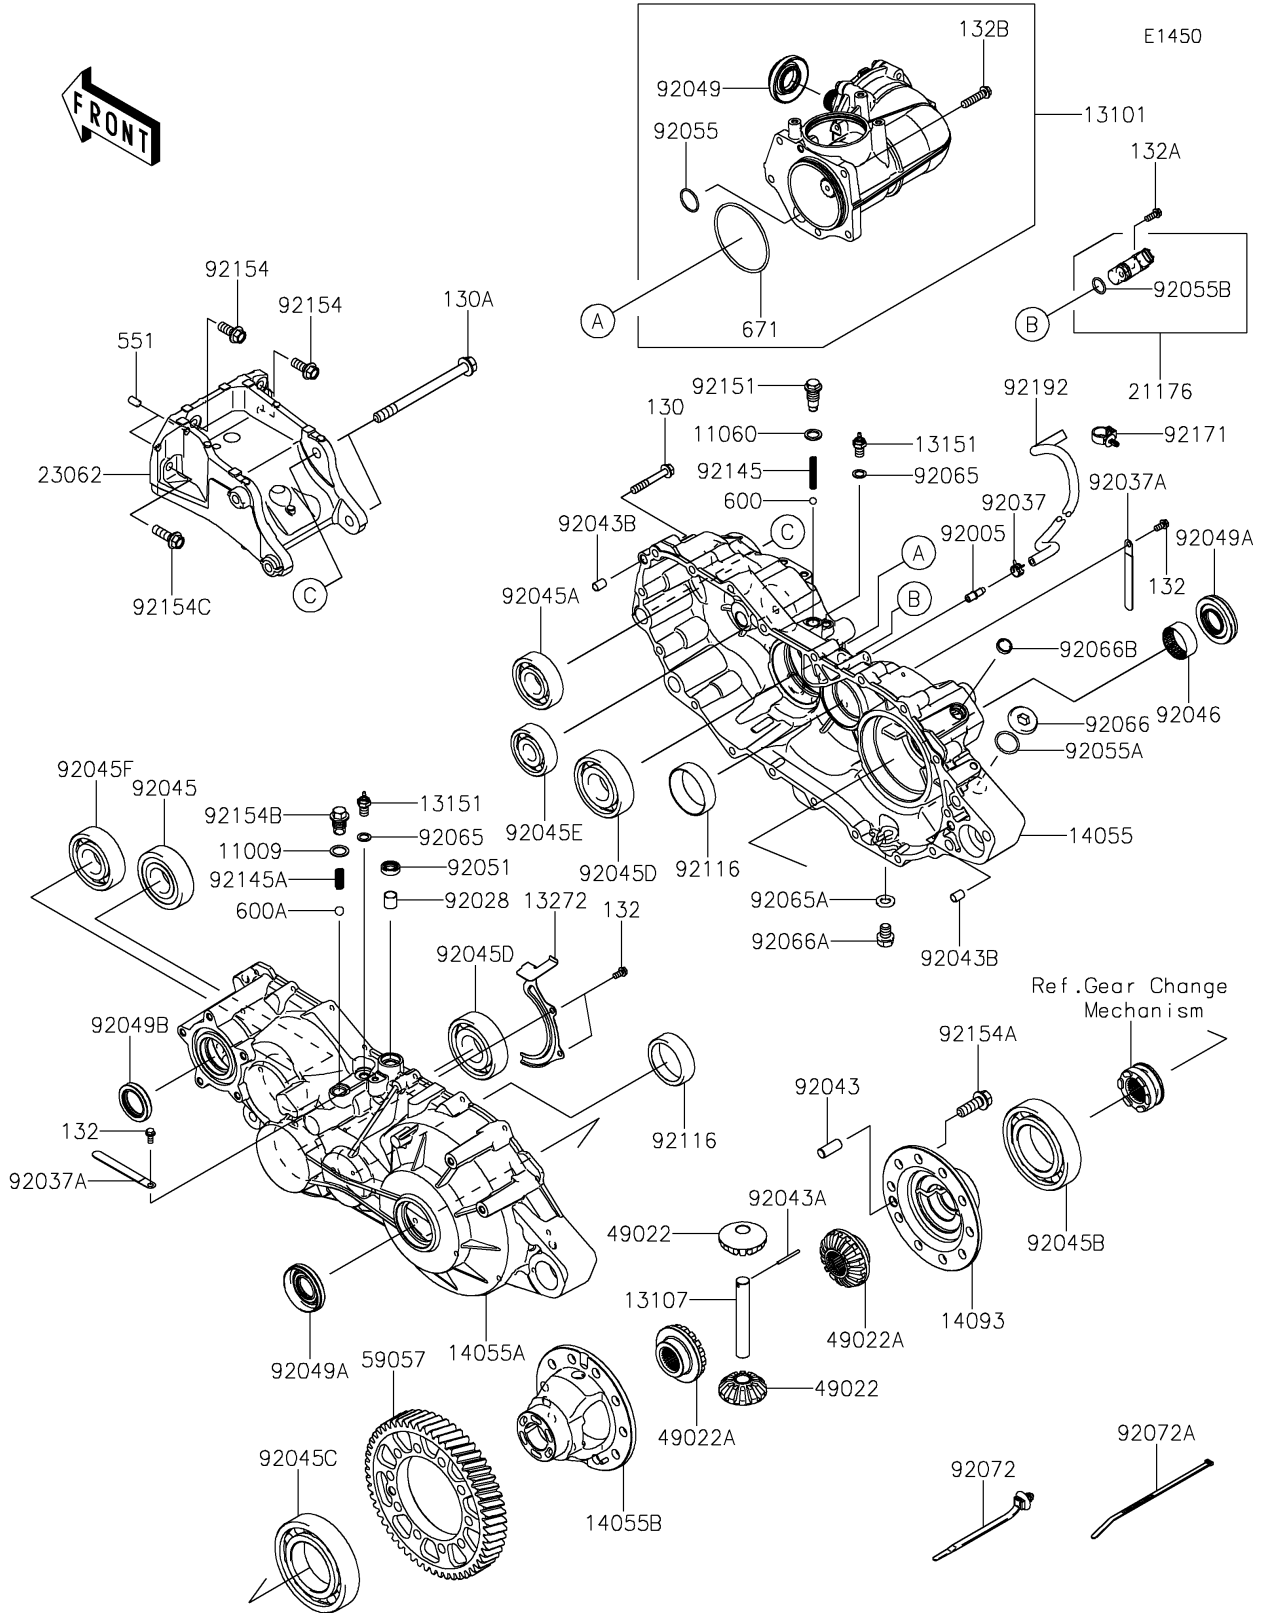

2023 MULE PRO-DXT™ EPS DIESEL FE PARTS DIAGRAM

Gear Box

2023 MULE PRO-DXT™ EPS DIESEL FE PARTS LIST

Gear Box

ITEM NAME	PART NUMBER	QUANTITY
GASKET,15.5X22X1 (Ref # 11009)	11009-1008	1
GASKET,14X20X2 (Ref # 11060)	11060-1287	1
GEAR-ASSY,PARTICULAR (Ref # 13101)	13101-0636	1
SHAFT (Ref # 13107)	13107-0793	1
SWITCH-COMP,NEUTRAL (Ref # 13151)	13151-1080	2
PLATE (Ref # 13272)	13272-1624	1
CASE-GEAR,RH (Ref # 14055)	14055-0607	1
CASE-GEAR,LH (Ref # 14055A)	14055-0608	1
CASE-GEAR,DIFF (Ref # 14055B)	14055-0614	1
COVER,DIFF (Ref # 14093)	14093-0048	1
SENSOR,ROTATION (Ref # 21176)	21176-0767	1
BRACKET-COMP (Ref # 23062)	23062-0855	1
GEAR-BEVEL,PINION,12T (Ref # 49022)	49022-0585	2
GEAR-BEVEL,OUTPUT,16T (Ref # 49022A)	49022-0589	2
GEAR-HELICAL,55T (Ref # 59057)	59057-0012	1
FITTING,BREATHER (Ref # 92005)	92005-1127	1
BUSHING (Ref # 92028)	92028-1347	1
CLAMP,TUBE (Ref # 92037)	92037-1505	1
CLAMP (Ref # 92037A)	92037-1993	2
PIN,DOWEL,12X30 (Ref # 92043)	92043-0789	1
PIN,DOWEL (Ref # 92043A)	92043-0806	1
PIN,DOWEL,10X14 (Ref # 92043B)	92043-1037	2
BEARING-BALL,63/32 (Ref # 92045)	92045-0764	1
BEARING-BALL,63/28 (Ref # 92045A)	92045-0765	1
BEARING-BALL,6212 (Ref # 92045B)	92045-0766	1
BEARING-BALL,6213 (Ref # 92045C)	92045-0767	1
BEARING-BALL,6307C3 (Ref # 92045D)	92045-0768	2
BEARING-BALL,B22-19C3 UR (Ref # 92045E)	92045-0769	1
BEARING-BALL,63/32C3 (Ref # 92045F)	92045-1364	1